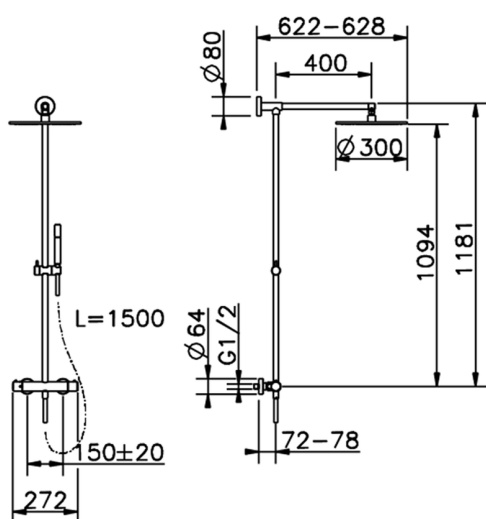

2-functions Thermostatic shower set SHOWER COLUMNS_SMC78010

MODEL **SMC78010**

2-functions Thermostatic shower set, 2 outlets devia stop, not adjustable column, sliding shower bracket, Brass minimalistic one spray handshower, 300 mm round showerhead 8 mm thick BRASS, 150 cm smooth SUPREME Flexible Hose

AVAILABLE FINISHINGS

-  **21** 21 Chrome
-  **2B** 2B Polished Nickel
-  **40** 40 Matt Black
-  **4Q** 4Q Matt White

CHARACTERISTICS

Cartridge Spare Parts **24.04A.PP**
8x20 Plus P Thermostatic Valve

DeviaStop