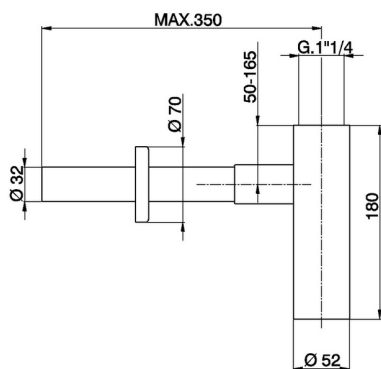

1 1/4 Siphon COMPONENTS_ZA004070

MODEL **ZA004070**

1" 1/4 Siphon

AVAILABLE FINISHINGS

- 
21 21 Chrome
- 
24 24 Gold
- 
27 27 Old Bronze
- 
2A 2A Satin Brushed Nickel
- 
2B 2B Polished Nickel
- 
2P 2P Rose Gold
- 
2Q 2Q Black Titanium
- 
40 40 Matt Black
- 
4Q 4Q Matt White