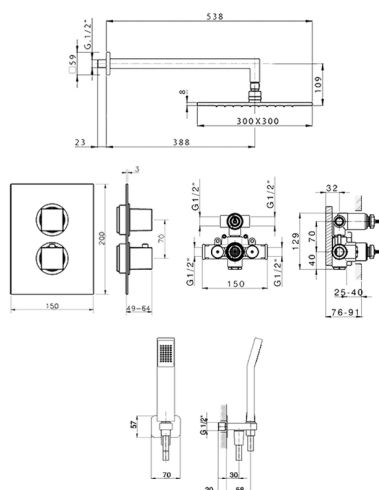

## Concealed thermostatic shower mixer ROADSTER ACCENT\_RA0KT010

MODEL **RA0KT010**

Concealed thermostatic shower mixer, 1/2" Concealed Thermostatic Mixer, 2 outlet devia stop cartridge, wall mounted adjustable handshower bracket, 400 mm shower arm with headshower, 300x300 mm square showerhead 8 mm thick, 42x18 mm ABS Quad one spray handshower, 1/2" wall elbow, 150 cm smooth SILVERFLEX Flexible Hose

AVAILABLE FINISHINGS

CHARACTERISTICS

Cartridge Spare Parts **24.04A.PP**

**8x20 Plus P Thermostatic Valve**