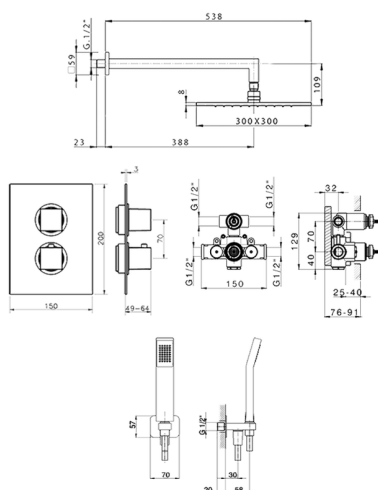

## Concealed thermostatic shower mixer ROADSTER ACCENT\_RA0KT010

MODEL **RA0KT010**

Concealed thermostatic shower mixer, 1/2" Concealed Thermostatic Mixer, 2 outlet devia stop cartridge, wall mounted adjustable handshower bracket, 400 mm shower arm with headshower, 300x300 mm square showerhead 8 mm thick, 42x18 mm ABS Quad one spray handshower, 1/2" wall elbow, 150 cm smooth SILVERFLEX Flexible Hose

AVAILABLE FINISHINGS

CHARACTERISTICS

Cartridge Spare Parts **24.04A.PP**

**8x20 Plus P Thermostatic Valve**