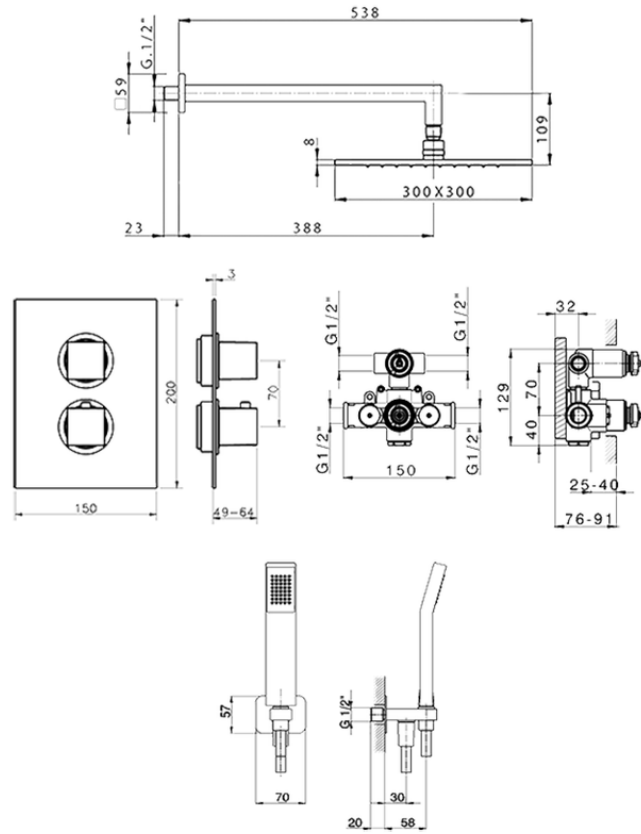

Concealed thermostatic shower mixer ROADSTER ACCENT_RA0KT010

RA0KT010

<https://en.cisal.it/concealed-thermostatic-shower-mixer-roadster-accent-ra0kt010>

2026-06-14