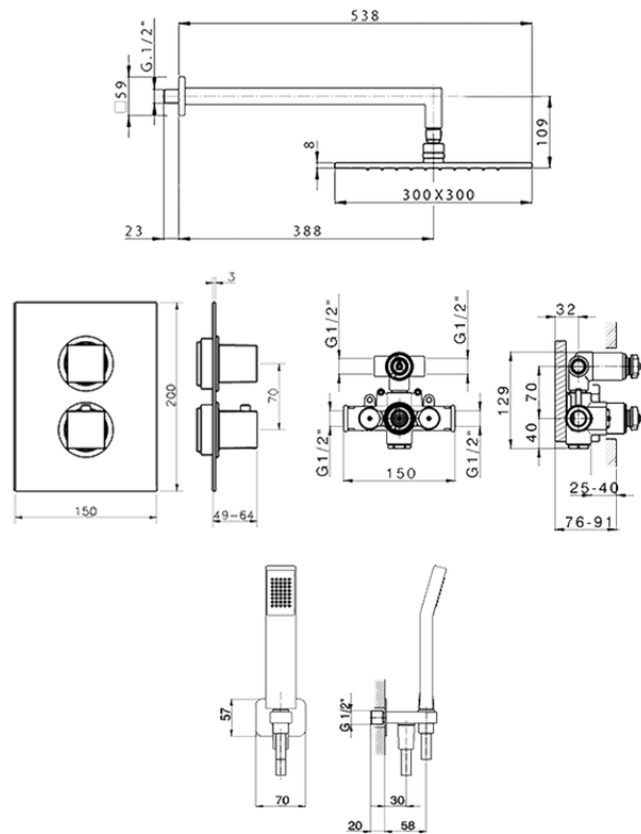

Concealed thermostatic shower mixer ROADSTER ACCENT_RA0KT010

RA0KT010

<https://en.cisal.it/concealed-thermostatic-shower-mixer-roadster-accent-ra0kt010>

2026-04-06