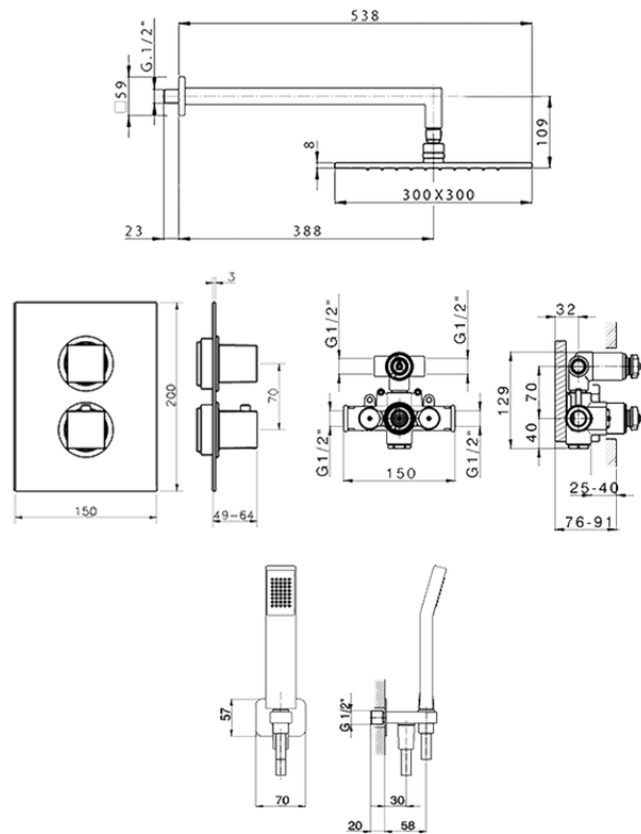

Concealed thermostatic shower mixer ROADSTER ACCENT_RA0KT010

RA0KT010

<https://en.cisal.it/concealed-thermostatic-shower-mixer-roadster-accent-ra0kt010>

2026-04-26