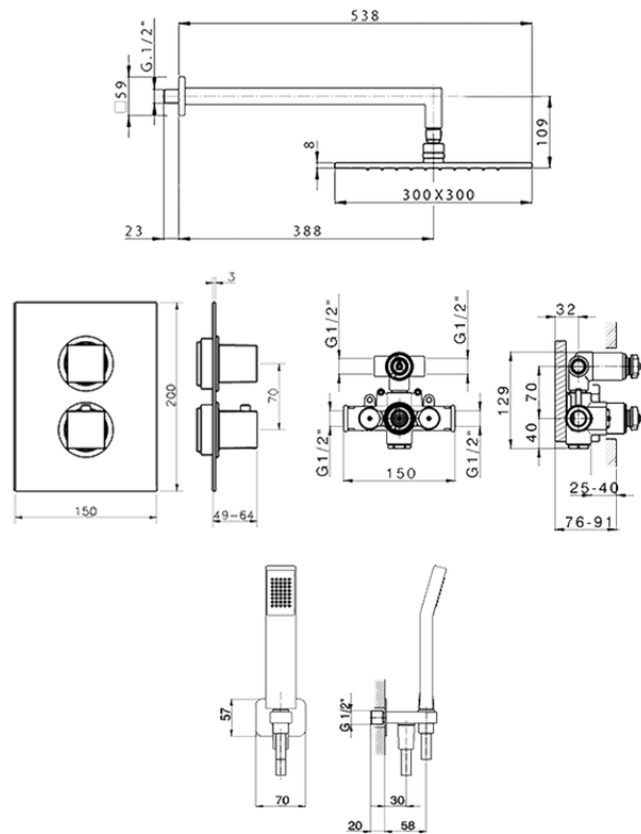

Concealed thermostatic shower mixer ROADSTER ACCENT_RA0KT010

RA0KT010

<https://en.cisal.it/concealed-thermostatic-shower-mixer-roadster-accent-ra0kt010>

2026-05-17