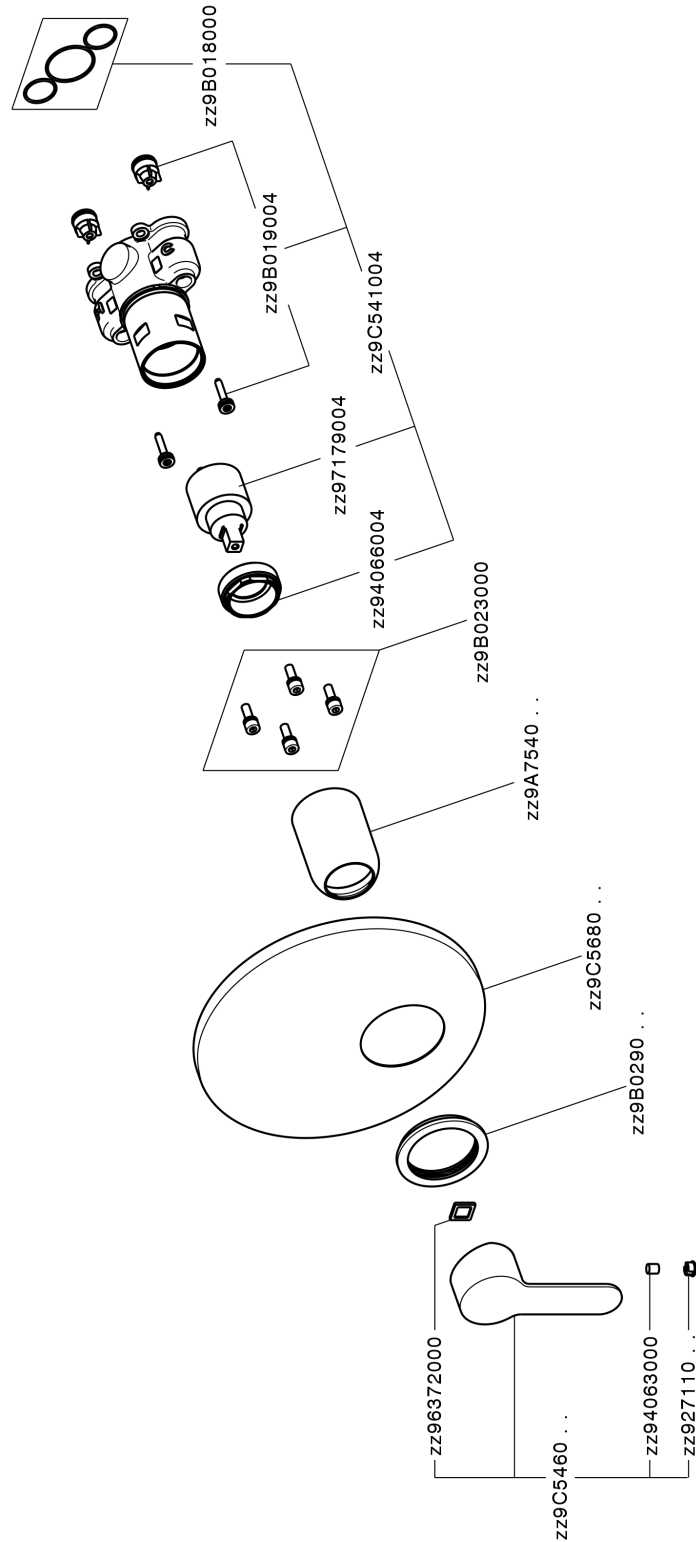

Exposed part for Single Lever One Box Valve ONE BOX_C20BM010

C20BM010

<https://en.cisal.it/exposed-part-for-single-lever-one-box-valve-one-box-c20bm010>

One Box Universal Concealed Part ONE BOX_ZA00B031

ZA00B031

<https://en.cisal.it/one-box-universal-concealed-part-one-box-za00b031>

One Box Universal Concealed Part ONE BOX_ZA00B030

ZA00B030

<https://en.cisal.it/one-box-universal-concealed-part-one-box-za00b030>

2024-12-04