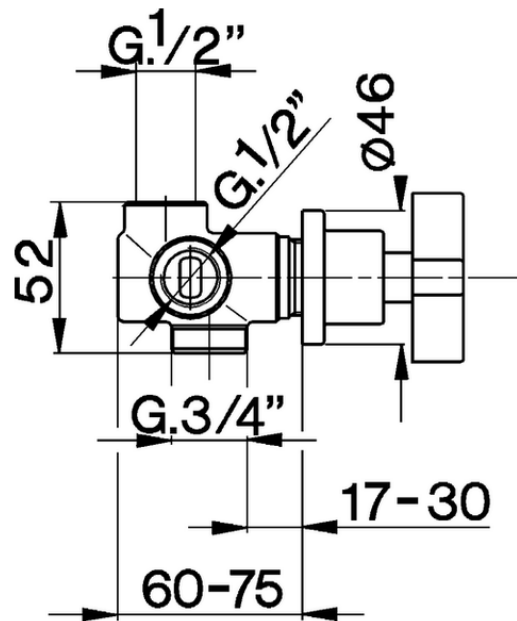

Concealed 2-outlets diverter BARCELONA_BA000200

BA000200

<https://en.cisal.it/concealed-2-outlets-diverter-barcelona-ba000200>

2026-06-13