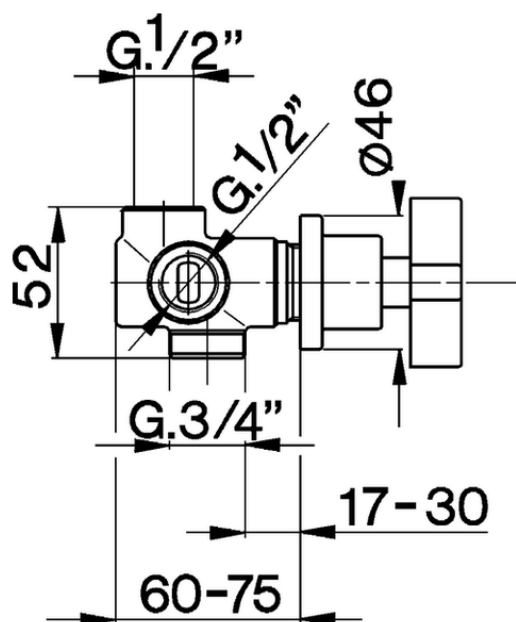

Concealed 2-outlets diverter BARCELONA_BA000200

BA000200

<https://en.cisal.it/concealed-2-outlets-diverter-barcelona-ba000200>

2026-06-14