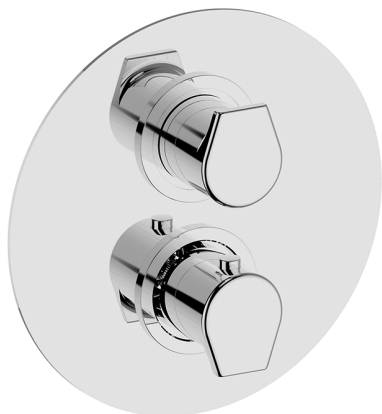

Exposed part for con.thermo.shower valve, 3-outlet ROCK&ROLL_RK018200

MODEL **RK018200**

Exposed part for con.thermo.shower valve,
3-outlet,with 3 outlet deviastop,without concealed
part,for item ZA018201

AVAILABLE FINISHINGS

-  **21** 21 Chrome
-  **2F** 2F Brushed Nickel
-  **40** 40 Matt Black

CHARACTERISTICS

Installation **Concealed**
Required concealed parts **ZA018201**

Thermostatic

The Cisal thermostatic is your personal water manager, helping you to handle, control and save water and energy.

Concealed thermostatic shower valve, 3-outlets CONCEALED_ZA018201

MODEL **ZA018201**

Concealed thermostatic shower valve, 3-outlets, with 1/2" 3 outlet deviastop cartridge, without trim kit

AVAILABLE FINISHINGS

CHARACTERISTICS

Concealed **1**
 Cartridge Spare Parts **24.04A.PP**
8x20 Plus P Thermostatic Valve

Piastra/Plate/Plaque/Platte/Placa
 2-3mm: XX 25-40 YY 76-91
 10 mm: XX 16-31 YY 65-80

DeviaStop

The Cisal Devia Stop technology allows to adjust the water flow and to direct it to the selected output point (overhead soaker, hand shower, etc).