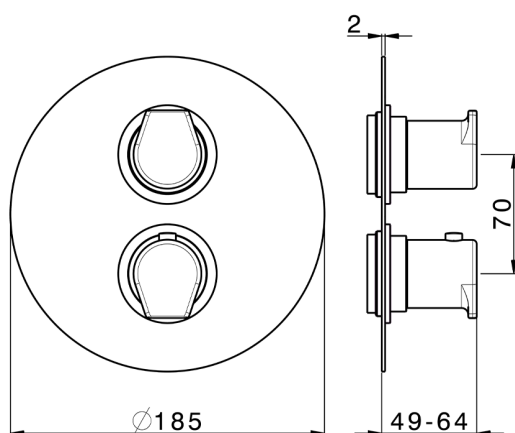

CHARACTERISTICS

Installation **Concealed**
Required concealed parts **ZA018201**

Thermostatic

The Cisal thermostatic is your personal water manager, helping you to handle, control and save water and energy.