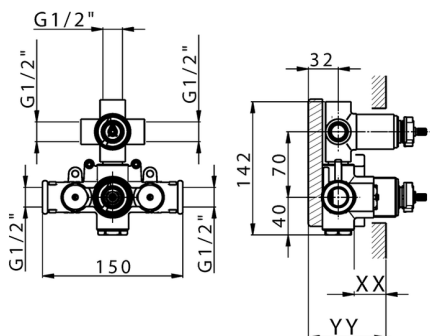

Concealed thermostatic shower valve, 3-outlets CONCEALED_ZA018201

MODEL **ZA018201**

Concealed thermostatic shower valve, 3-outlets, with 1/2" 3 outlet deviastop cartridge, without trim kit

AVAILABLE FINISHINGS

CHARACTERISTICS

Concealed **1**
 Cartridge Spare Parts **24.04A.PP**
8x20 Plus P Thermostatic Valve

Piastra/Plate/Plaque/Platte/Placa
 2-3mm: XX 25-40 YY 76-91
 10 mm: XX 16-31 YY 65-80

DeviaStop

The Cisal Devia Stop technology allows to adjust the water flow and to direct it to the selected output point (overhead soaker, hand shower, etc).