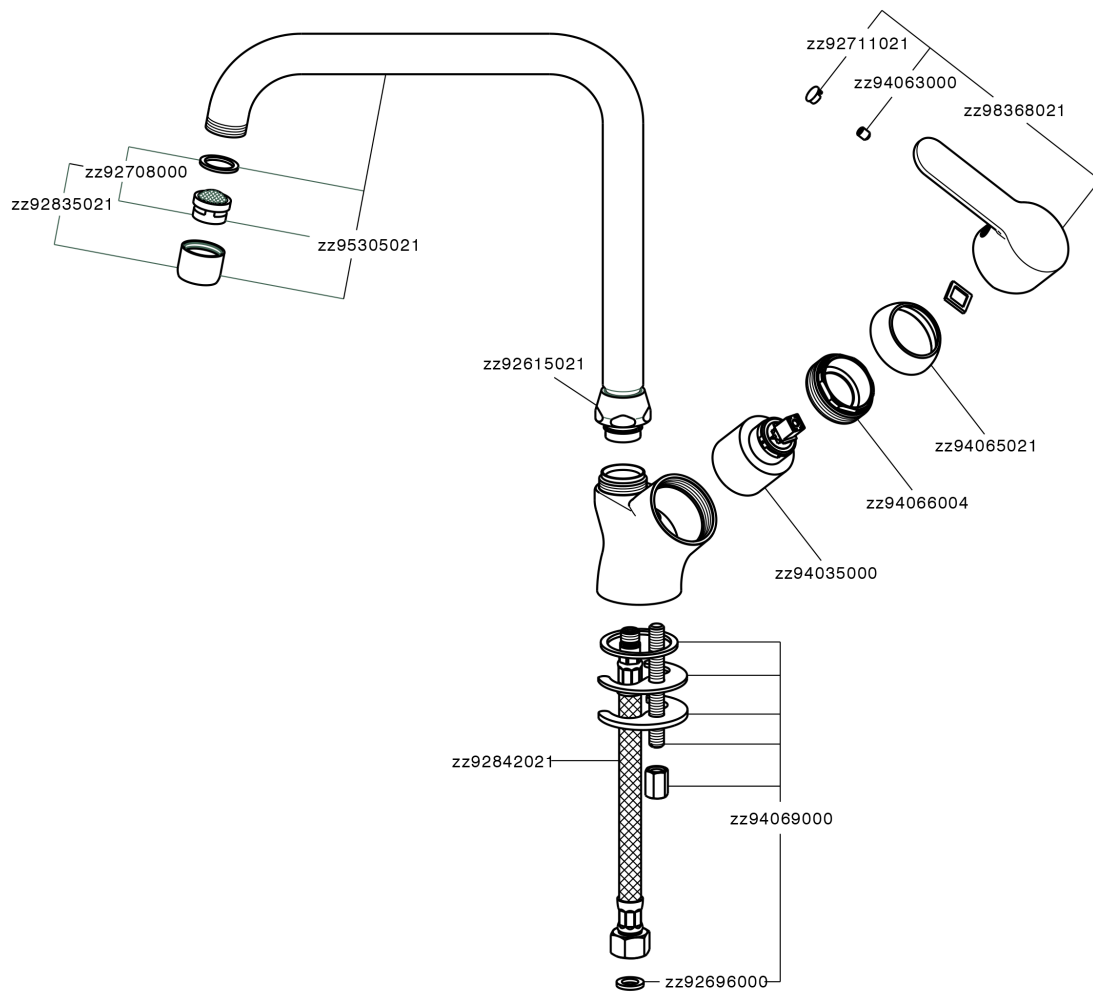

Single lever sink mixer KITCHEN_C2002520

MODEL **C2002520**

Single lever sink mixer, swivel spout, G.3/8" stainless steel flexible hoses

AVAILABLE FINISHINGS

21 21 Chrome

CHARACTERISTICS

Cartridge Spare Parts **ZZ95409000**

35 mm Cartridge

EcoStop

EcoStop feature limits water flow to approximately 50% of maximum output with one point of resistance on setting. Push slightly past the middle stop only when full water output is required. This will save water up to 50%.

Single lever sink mixer KITCHEN_C2002520

C2002520

<https://en.cisal.it/single-lever-sink-mixer-kitchen-c2002520>

2026-06-10