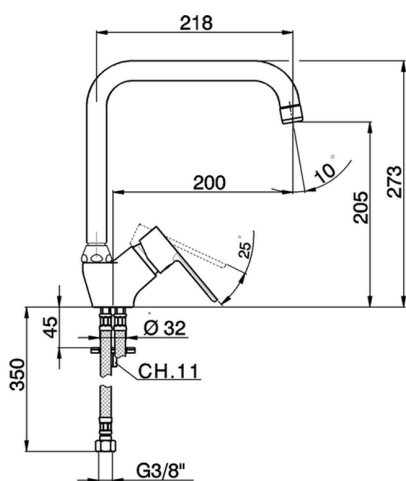

Single lever sink mixer KITCHEN_C2002520

MODEL **C2002520**

Single lever sink mixer, swivel spout, G.3/8" stainless steel flexible hoses

AVAILABLE FINISHINGS

21 21 Chrome

CHARACTERISTICS

Cartridge Spare Parts **ZZ95409000**

35 mm Cartridge

EcoStop

EcoStop feature limits water flow to approximately 50% of maximum output with one point of resistance on setting. Push slightly past the middle stop only when full water output is required. This will save water up to 50%.

Single lever sink mixer KITCHEN_C2002520

C2002520

<https://en.cisal.it/single-lever-sink-mixer-kitchen-c2002520>

2026-06-10