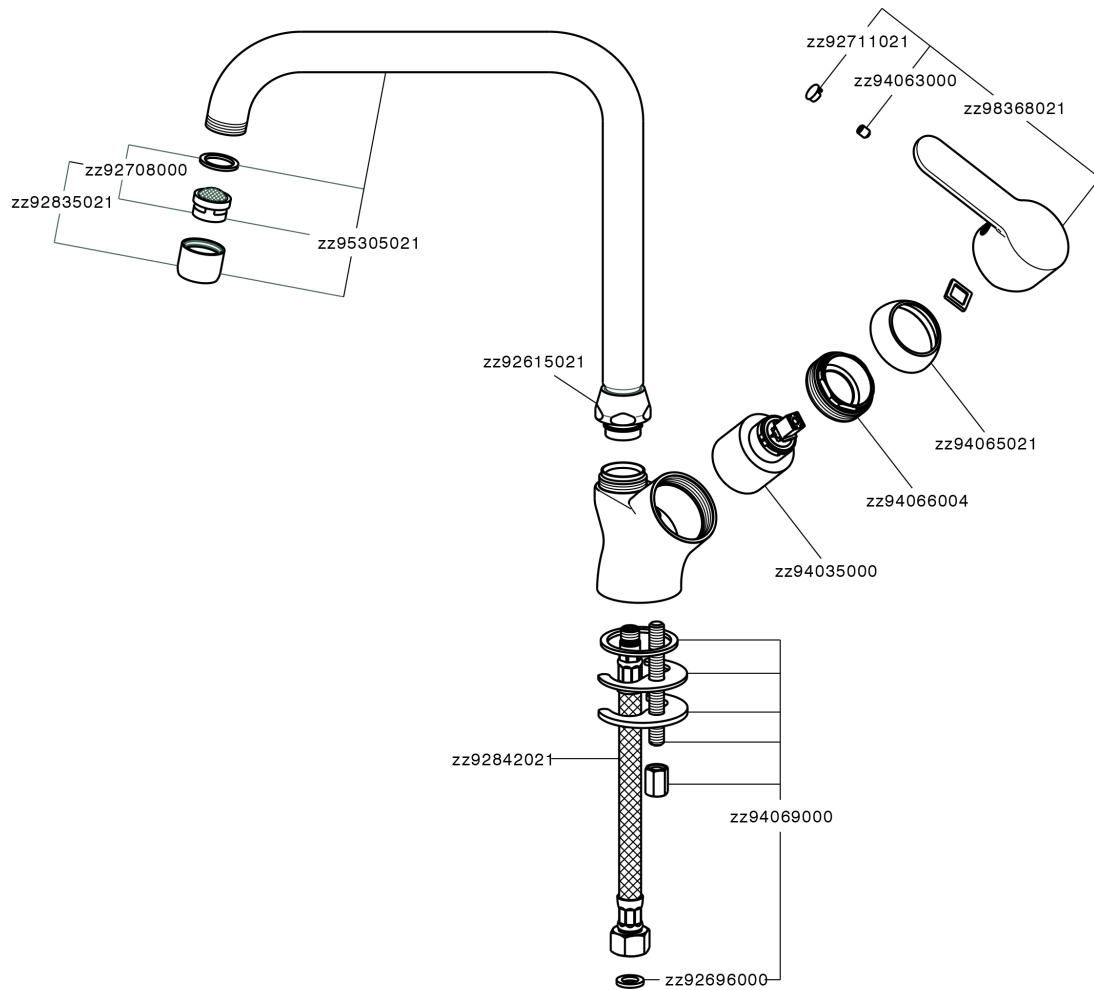

## Single lever sink mixer KITCHEN\_C2002520

MODEL **C2002520**

Single lever sink mixer, swivel spout, G.3/8" stainless steel flexible hoses

AVAILABLE FINISHINGS

CHARACTERISTICS

Cartridge Spare Parts **ZZ95409000**

**35 mm Cartridge**

### EcoStop

EcoStop feature limits water flow to approximately 50% of maximum output with one point of resistance on setting. Push slightly past the middle stop only when full water output is required. This will save water up to 50%.

## Single lever sink mixer KITCHEN\_C2002520

C2002520

<https://en.cisal.it/single-lever-sink-mixer-kitchen-c2002520>

2026-05-02