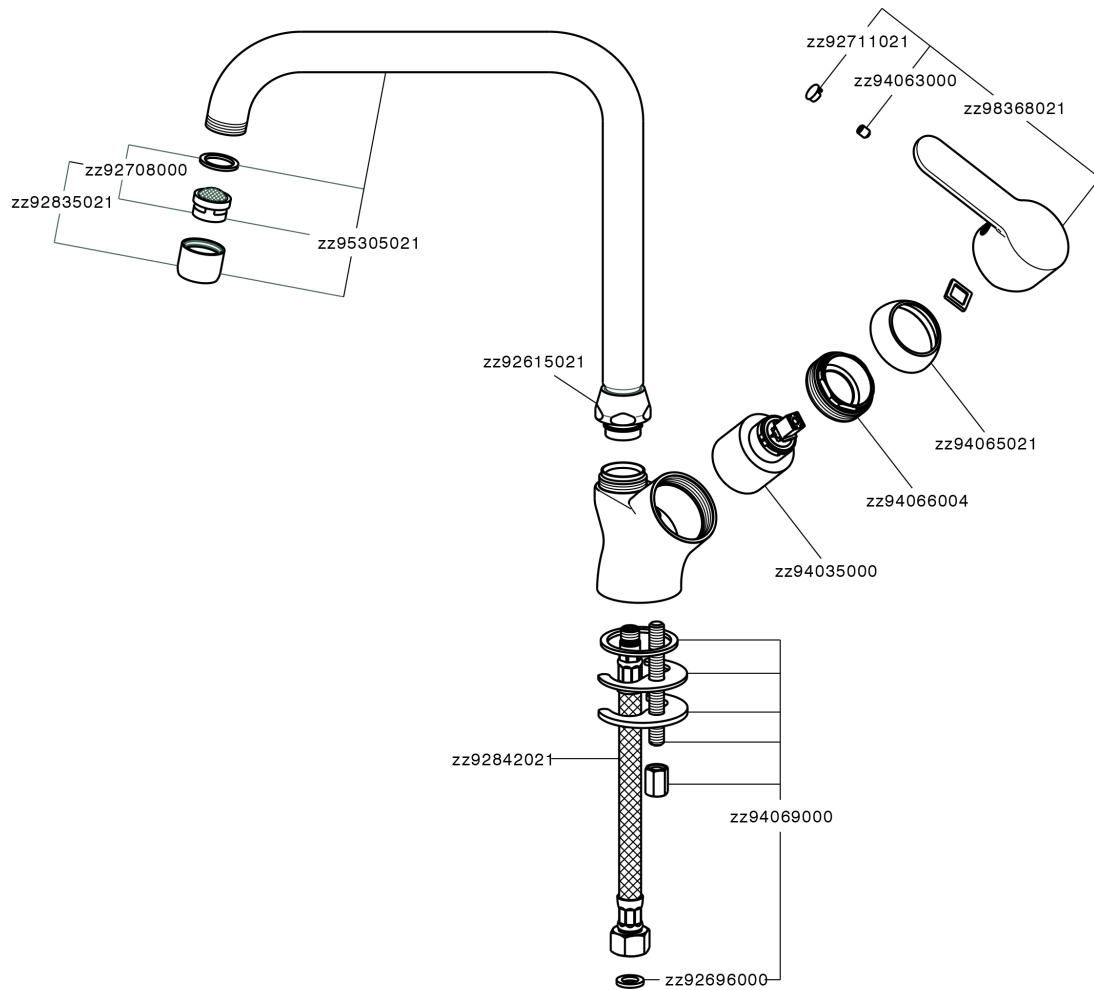

## Single lever sink mixer KITCHEN\_C2002520

MODEL **C2002520**

Single lever sink mixer, swivel spout, G.3/8" stainless steel flexible hoses

AVAILABLE FINISHINGS

CHARACTERISTICS

Cartridge Spare Parts **ZZ95409000**

**35 mm Cartridge**

### EcoStop

EcoStop feature limits water flow to approximately 50% of maximum output with one point of resistance on setting. Push slightly past the middle stop only when full water output is required. This will save water up to 50%.

## Single lever sink mixer KITCHEN\_C2002520

C2002520

<https://en.cisal.it/single-lever-sink-mixer-kitchen-c2002520>

2026-07-03