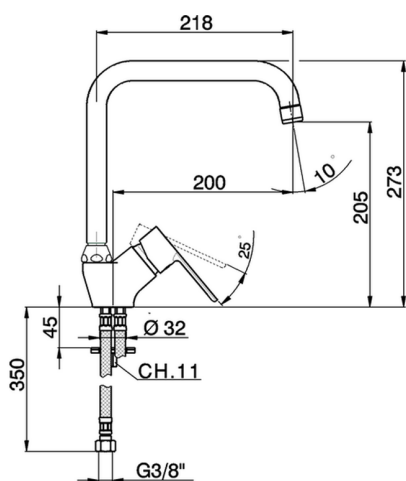

## Single lever sink mixer KITCHEN\_C2002520

MODEL **C2002520**

Single lever sink mixer, swivel spout, G.3/8" stainless steel flexible hoses

AVAILABLE FINISHINGS

CHARACTERISTICS

Cartridge Spare Parts **ZZ95409000**

**35 mm Cartridge**

### EcoStop

EcoStop feature limits water flow to approximately 50% of maximum output with one point of resistance on setting. Push slightly past the middle stop only when full water output is required. This will save water up to 50%.