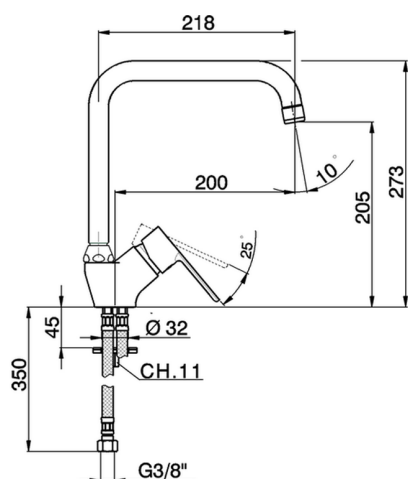

Single lever sink mixer KITCHEN_C2002520

MODEL **C2002520**

Single lever sink mixer, swivel spout, G.3/8" stainless steel flexible hoses

AVAILABLE FINISHINGS

CHARACTERISTICS

Cartridge Spare Parts **ZZ95409000**

35 mm Cartridge

EcoStop

EcoStop feature limits water flow to approximately 50% of maximum output with one point of resistance on setting. Push slightly past the middle stop only when full water output is required. This will save water up to 50%.

Single lever sink mixer KITCHEN_C2002520

C2002520

<https://en.cisal.it/single-lever-sink-mixer-kitchen-c2002520>

2026-04-06