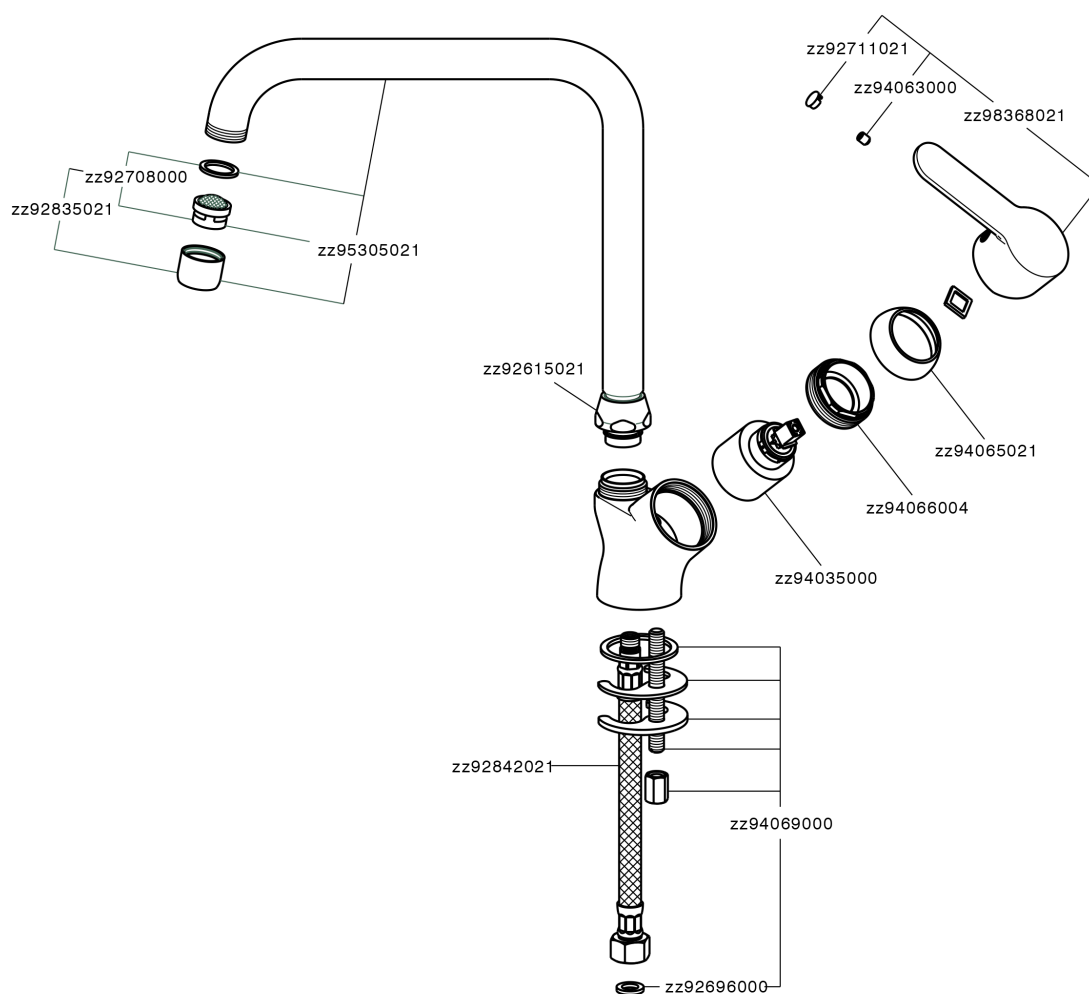

Single lever sink mixer KITCHEN_C2002520

MODEL **C2002520**

Single lever sink mixer, swivel spout, G.3/8" stainless steel flexible hoses

AVAILABLE FINISHINGS

CHARACTERISTICS

Cartridge Spare Parts **ZZ95409000**

35 mm Cartridge

EcoStop

EcoStop feature limits water flow to approximately 50% of maximum output with one point of resistance on setting. Push slightly past the middle stop only when full water output is required. This will save water up to 50%.

Single lever sink mixer KITCHEN_C2002520

C2002520

<https://en.cisal.it/single-lever-sink-mixer-kitchen-c2002520>

2026-04-06