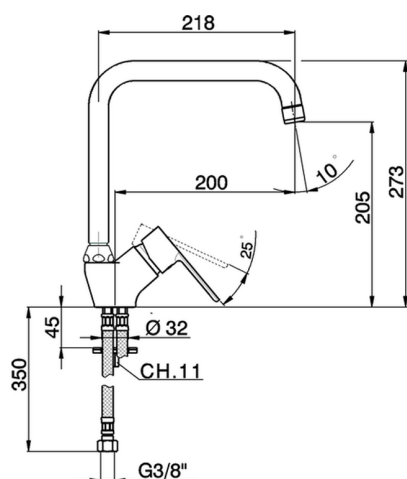

## Single lever sink mixer KITCHEN\_C2002520

MODEL **C2002520**

Single lever sink mixer, swivel spout, G.3/8" stainless steel flexible hoses

AVAILABLE FINISHINGS

CHARACTERISTICS

Cartridge Spare Parts **ZZ95409000**

**35 mm Cartridge**

### EcoStop

EcoStop feature limits water flow to approximately 50% of maximum output with one point of resistance on setting. Push slightly past the middle stop only when full water output is required. This will save water up to 50%.