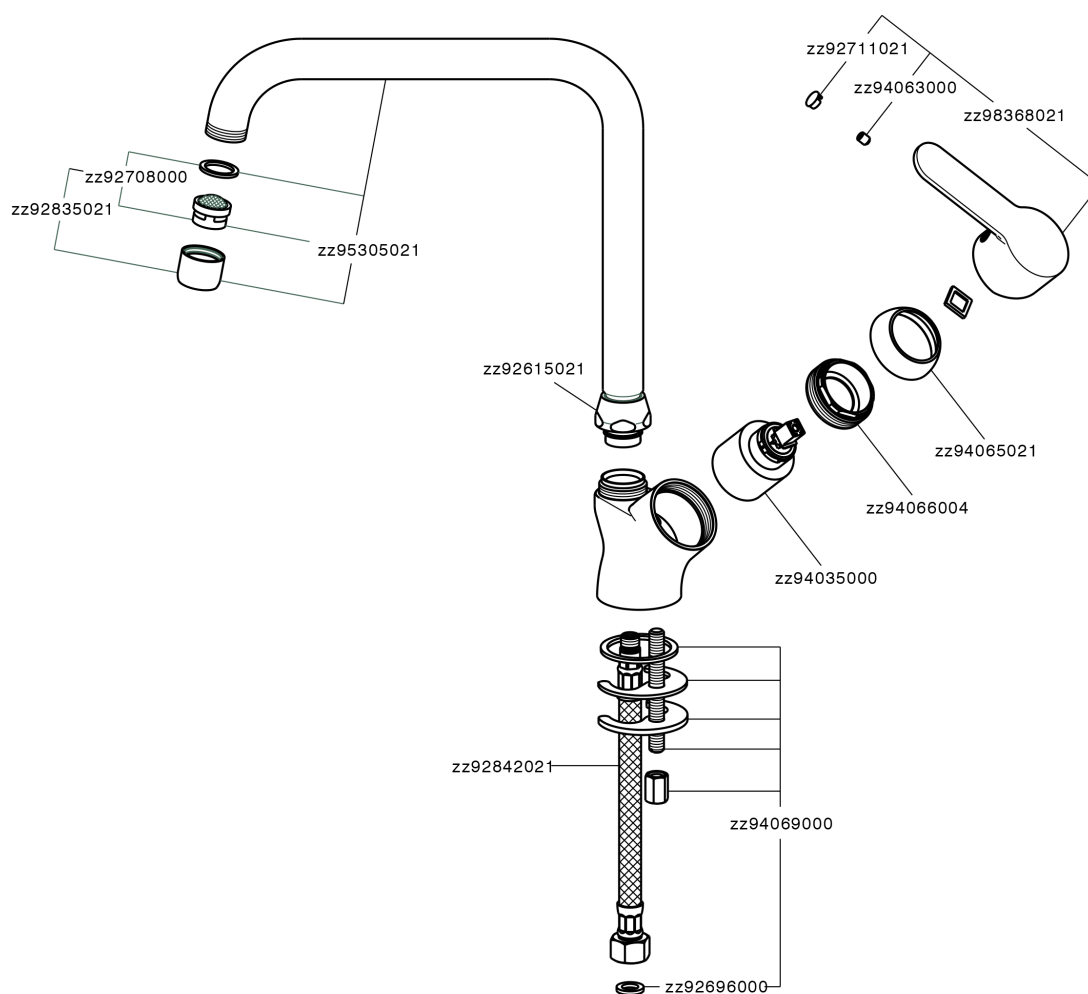

Single lever sink mixer KITCHEN_C2002520

C2002520

<https://en.cisal.it/single-lever-sink-mixer-kitchen-c2002520>

2026-05-17