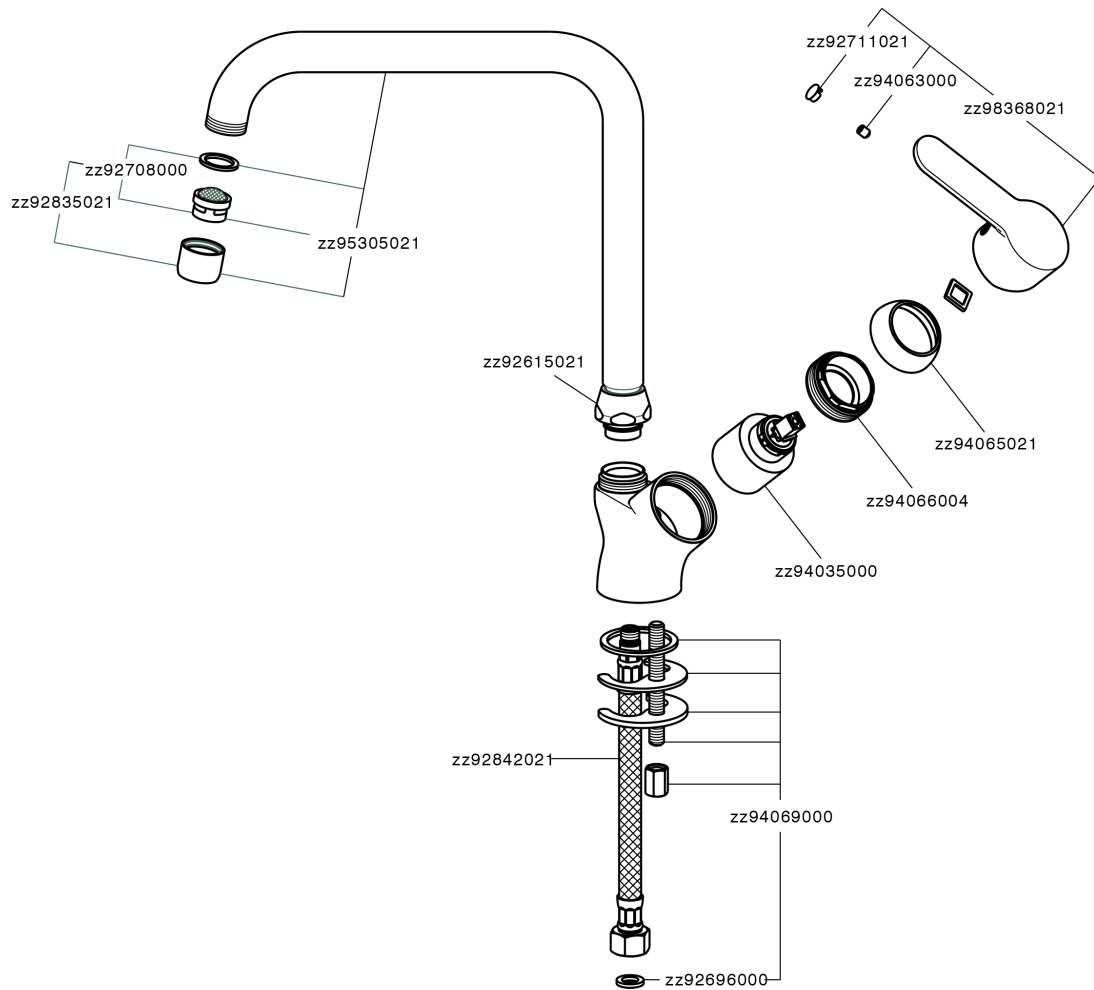

Single lever sink mixer KITCHEN_C2002520

C2002520

<https://en.cisal.it/single-lever-sink-mixer-kitchen-c2002520>

2026-04-26