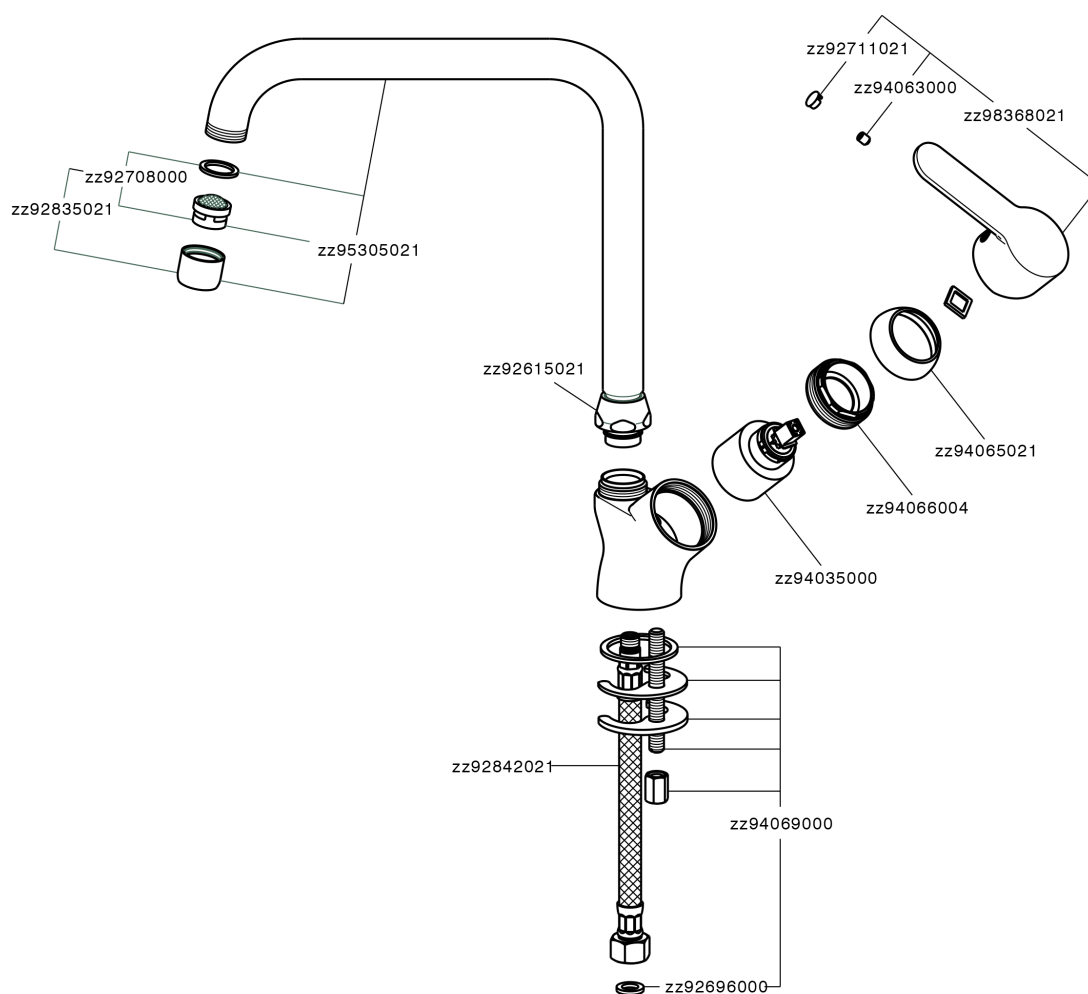

Single lever sink mixer KITCHEN_C2002520

C2002520

<https://en.cisal.it/single-lever-sink-mixer-kitchen-c2002520>

2026-07-03