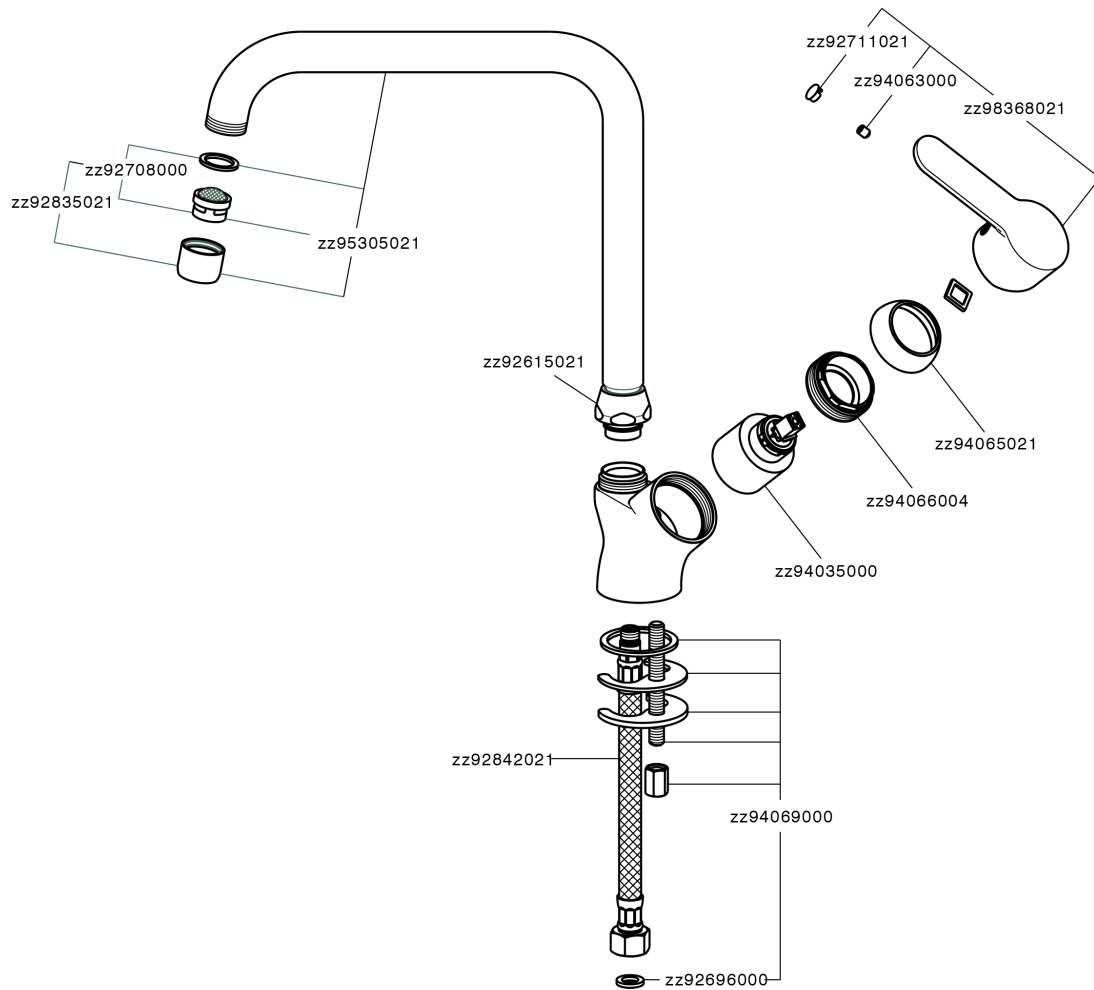

Single lever sink mixer KITCHEN_C2002520

C2002520

<https://en.cisal.it/single-lever-sink-mixer-kitchen-c2002520>

2026-04-06