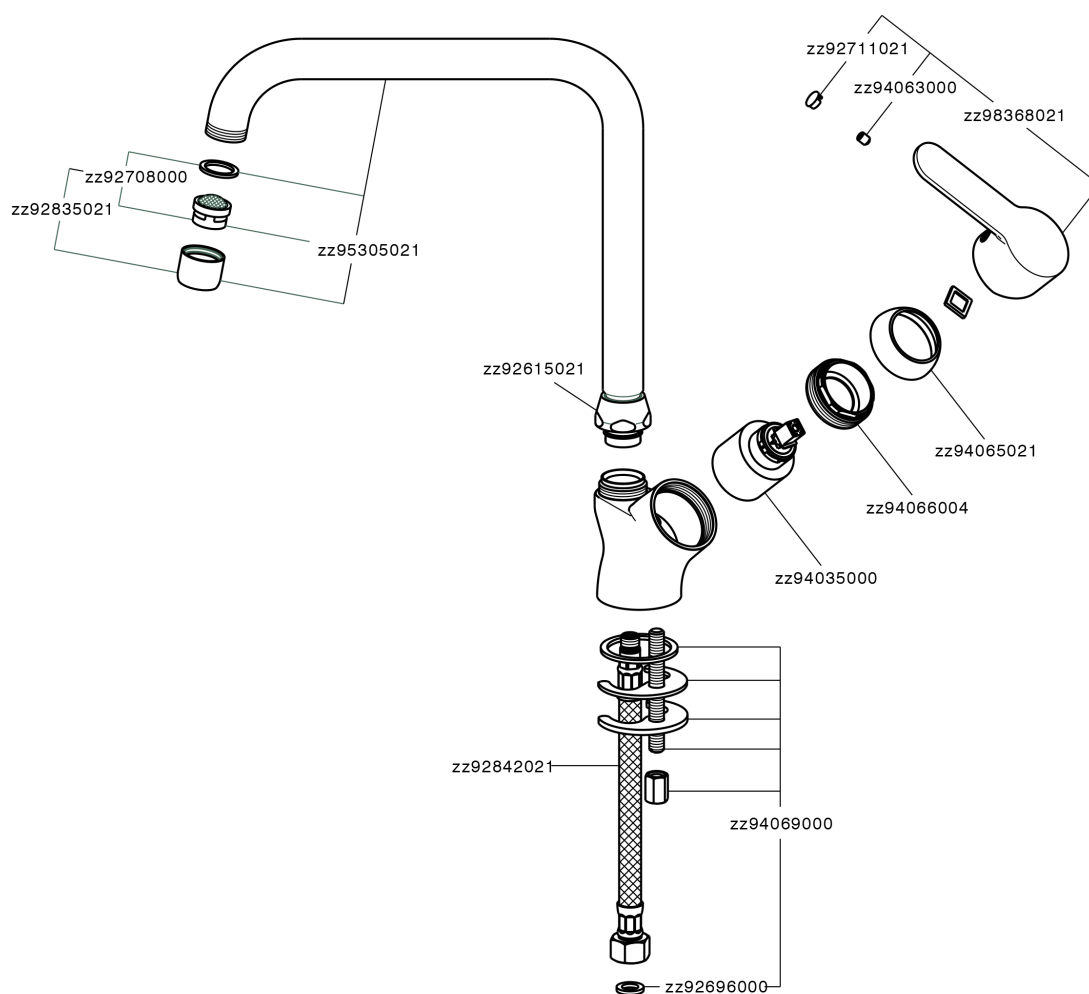

Single lever sink mixer KITCHEN_C2002520

C2002520

<https://en.cisal.it/single-lever-sink-mixer-kitchen-c2002520>

2026-06-13