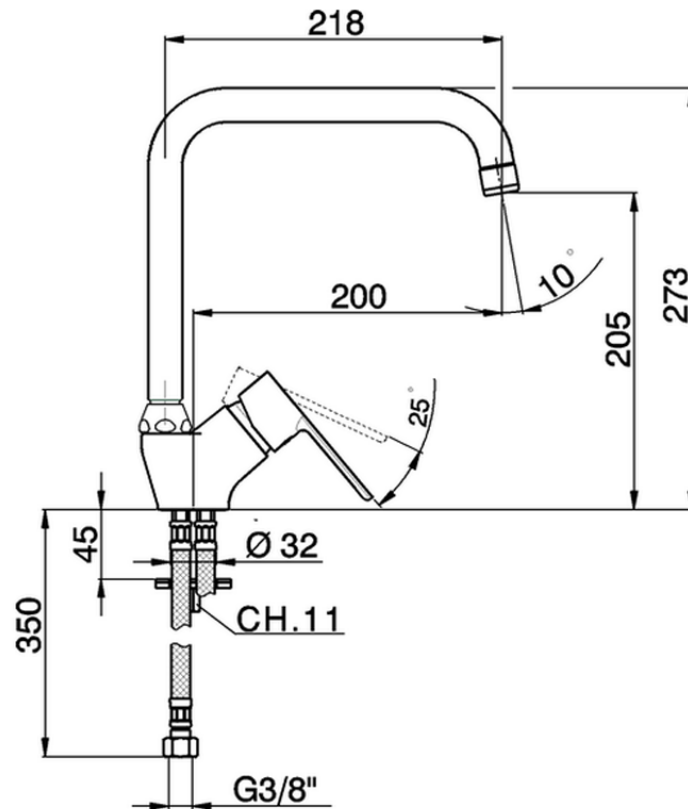

Single lever sink mixer KITCHEN_C2002520

C2002520

<https://en.cisal.it/single-lever-sink-mixer-kitchen-c2002520>

2026-04-26