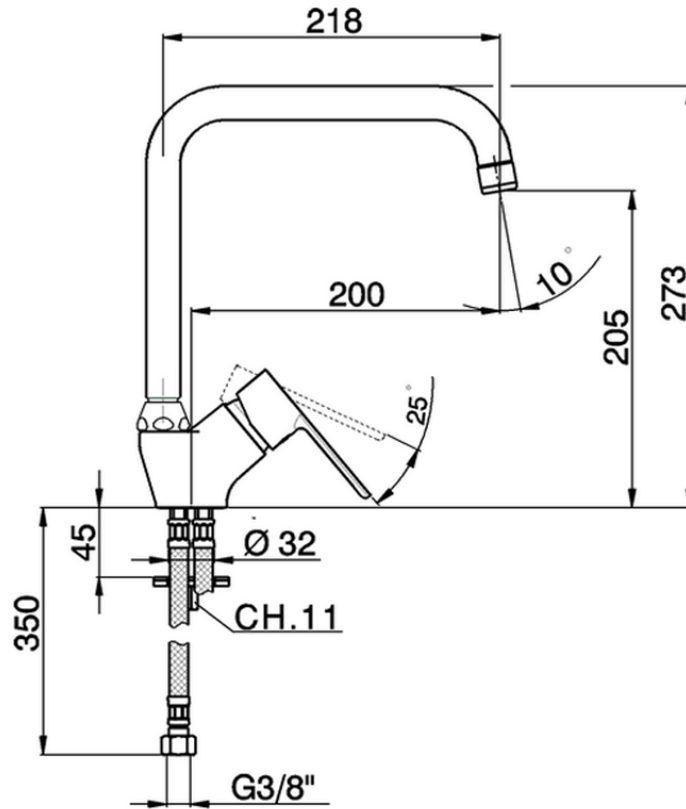

Single lever sink mixer KITCHEN_C2002520

C2002520

<https://en.cisal.it/single-lever-sink-mixer-kitchen-c2002520>

2026-06-14