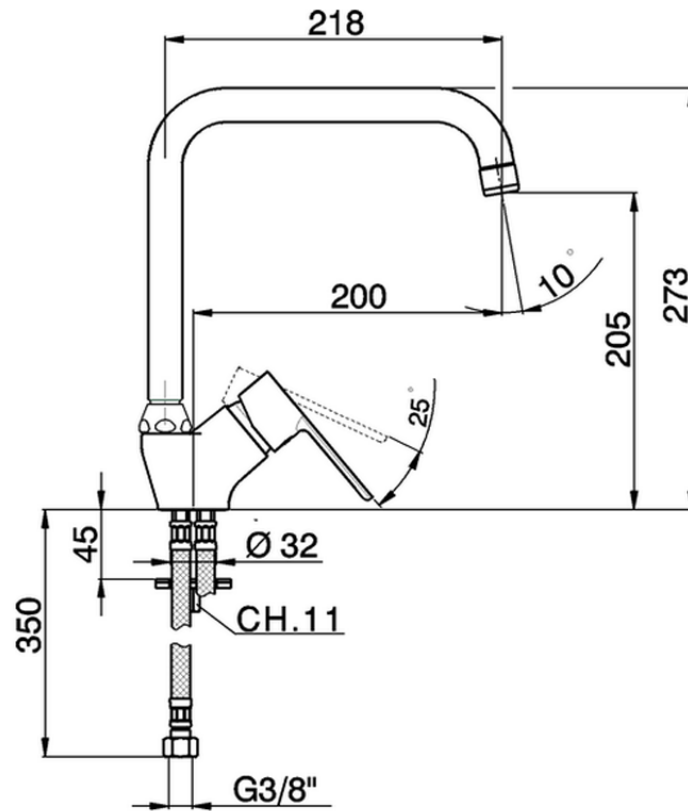

Single lever sink mixer KITCHEN_C2002520

C2002520

<https://en.cisal.it/single-lever-sink-mixer-kitchen-c2002520>

2026-06-10