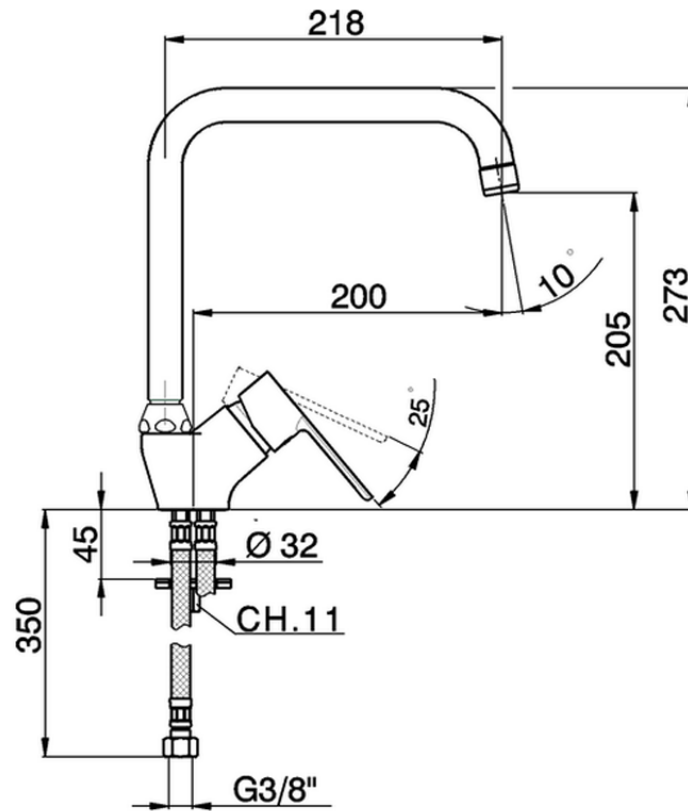

Single lever sink mixer KITCHEN_C2002520

C2002520

<https://en.cisal.it/single-lever-sink-mixer-kitchen-c2002520>

2026-04-06