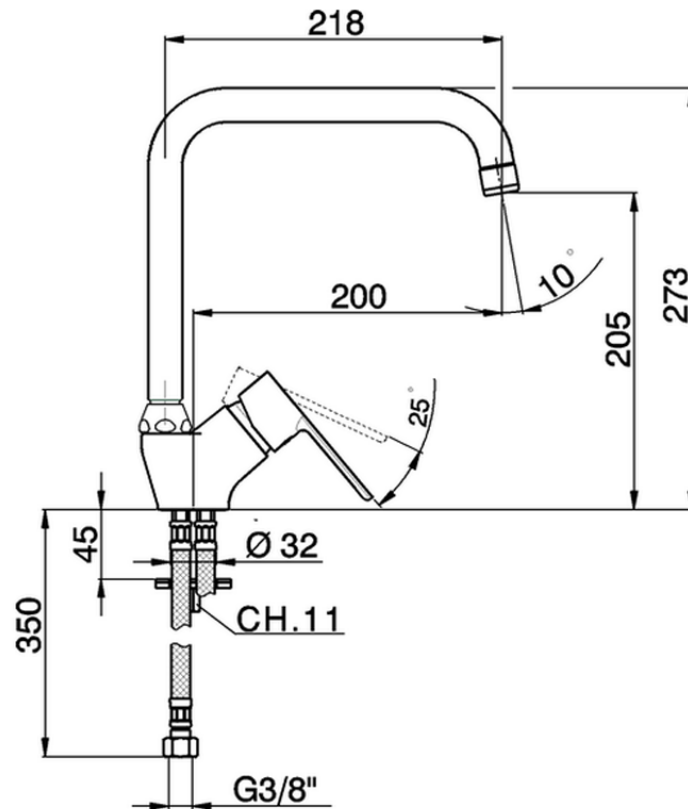

Single lever sink mixer KITCHEN_C2002520

C2002520

<https://en.cisal.it/single-lever-sink-mixer-kitchen-c2002520>

2026-05-17