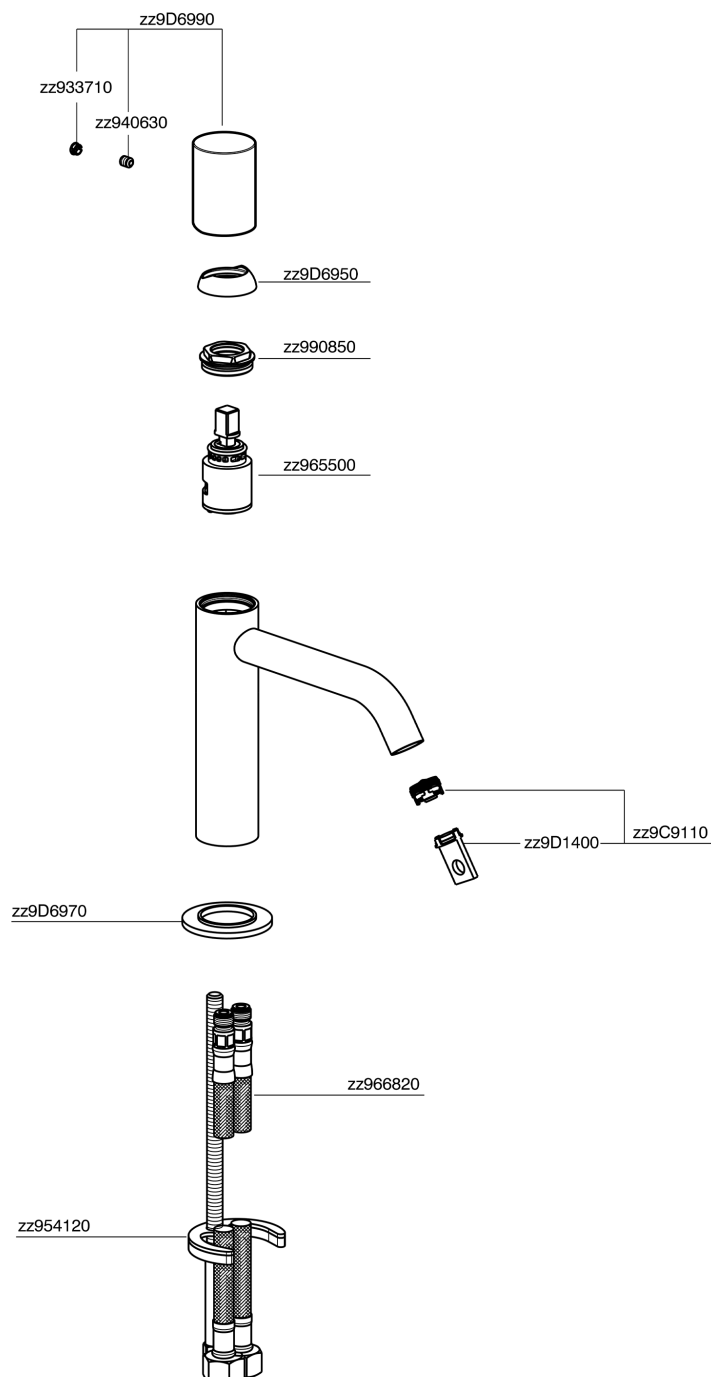

Single lever 'large' washbasin mixer SMOOTH X32_X3000504

MODEL **X3000504**

Single lever 'large' washbasin mixer, without waste, G.3/8" stainless steel flexible hoses, with smooth lever, Inox AISI 316L

AVAILABLE FINISHINGS

-  **5H** 5H Dark Brass Brushed
-  **5L** 5L Brushed Black Titanium
-  **5N** 5N Brushed Rose Gold
-  **D1** D1 Brushed Inox

CHARACTERISTICS

Cartridge Spare Parts **ZZ96550000**

25 mm Cartridge

Single lever 'large' washbasin mixer SMOOTH X32_X3000504

X3000504

<https://en.cisal.it/single-lever-large-washbasin-mixer-smooth-x32x3000504>

2024-09-16