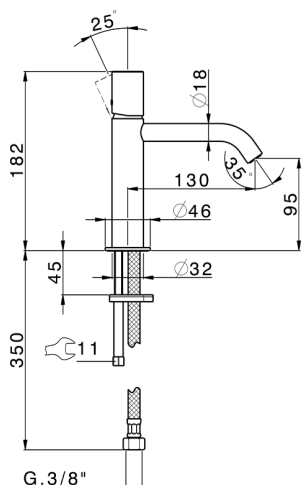

Single lever 'large' washbasin mixer SMOOTH X32_X3000504

MODEL **X3000504**

Single lever 'large' washbasin mixer, without waste, G.3/8" stainless steel flexible hoses, with smooth lever, Inox AISI 316L

AVAILABLE FINISHINGS

-  **5H** 5H Dark Brass Brushed
-  **5L** 5L Brushed Black Titanium
-  **5N** 5N Brushed Rose Gold
-  **D1** D1 Brushed Inox

CHARACTERISTICS

Cartridge Spare Parts **ZZ96550000**

25 mm Cartridge

Single lever 'large' washbasin mixer SMOOTH X32_X3000504

X3000504

<https://en.cisal.it/single-lever-large-washbasin-mixer-smooth-x32x3000504>

2024-09-16