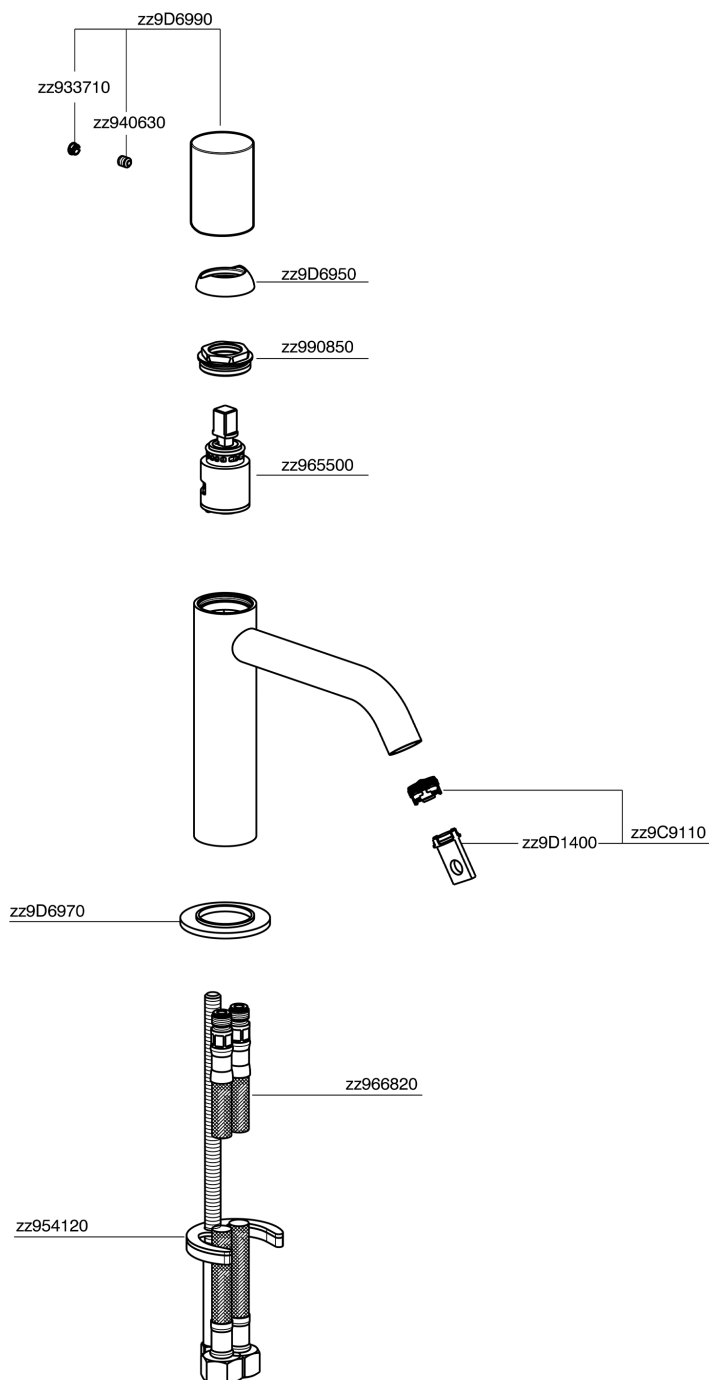

Single lever 'large' washbasin mixer SMOOTH X32_X3000504

X3000504

<https://en.cisal.it/single-lever-large-washbasin-mixer-smooth-x32x3000504>

2024-09-16