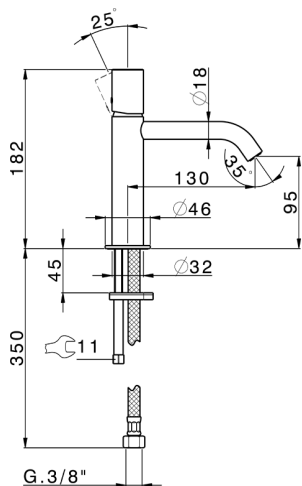

Single lever 'large' washbasin mixer SMOOTH X32_X3000504

MODEL **X3000504**

Single lever 'large' washbasin mixer, without waste, G.3/8" stainless steel flexible hoses, with smooth lever, Inox AISI 316L

AVAILABLE FINISHINGS

-  **5H** 5H Dark Brass Brushed
-  **5L** 5L Brushed Black Titanium
-  **5N** 5N Brushed Rose Gold
-  **D1** D1 Brushed Inox

CHARACTERISTICS

Cartridge Spare Parts **ZZ96550000**

25 mm Cartridge

Single lever 'large' washbasin mixer SMOOTH X32_X3000504

X3000504

<https://en.cisal.it/single-lever-large-washbasin-mixer-smooth-x32x3000504>

2024-09-19