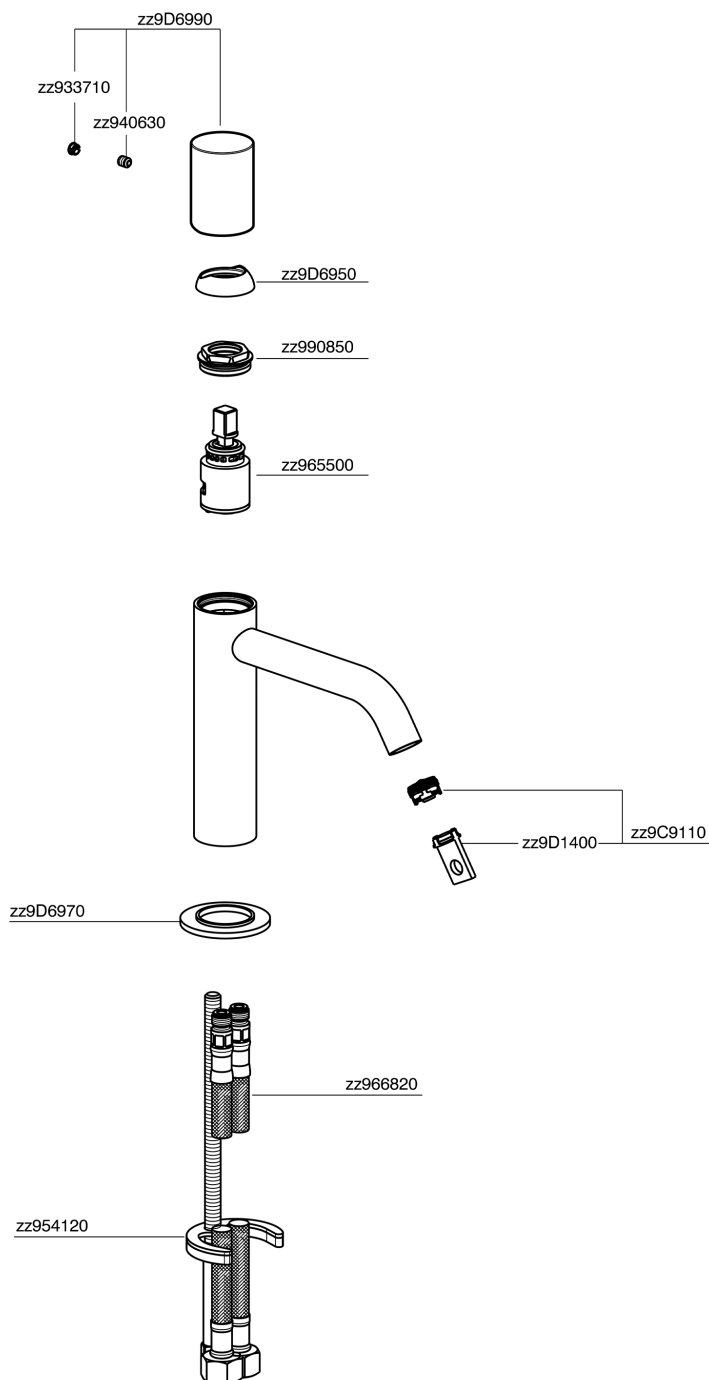

Single lever 'large' washbasin mixer SMOOTH X32_X3000504

X3000504

<https://en.cisal.it/single-lever-large-washbasin-mixer-smooth-x32x3000504>

2024-09-19