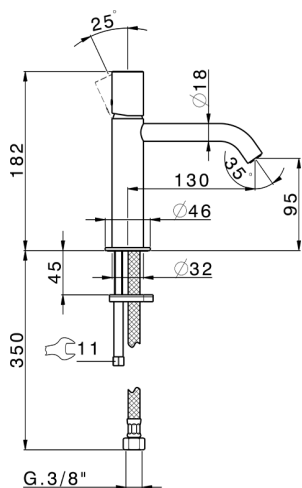

Single lever 'large' washbasin mixer SMOOTH X32_X3000504

MODEL **X3000504**

Single lever 'large' washbasin mixer, without waste, G.3/8" stainless steel flexible hoses, with smooth lever, Inox AISI 316L

AVAILABLE FINISHINGS

-  **5H** 5H Dark Brass Brushed
-  **5L** 5L Brushed Black Titanium
-  **5N** 5N Brushed Rose Gold
-  **D1** D1 Brushed Inox

CHARACTERISTICS

Cartridge Spare Parts **ZZ96550000**

25 mm Cartridge

Single lever 'large' washbasin mixer SMOOTH X32_X3000504

X3000504

<https://en.cisal.it/single-lever-large-washbasin-mixer-smooth-x32x3000504>

2024-09-19