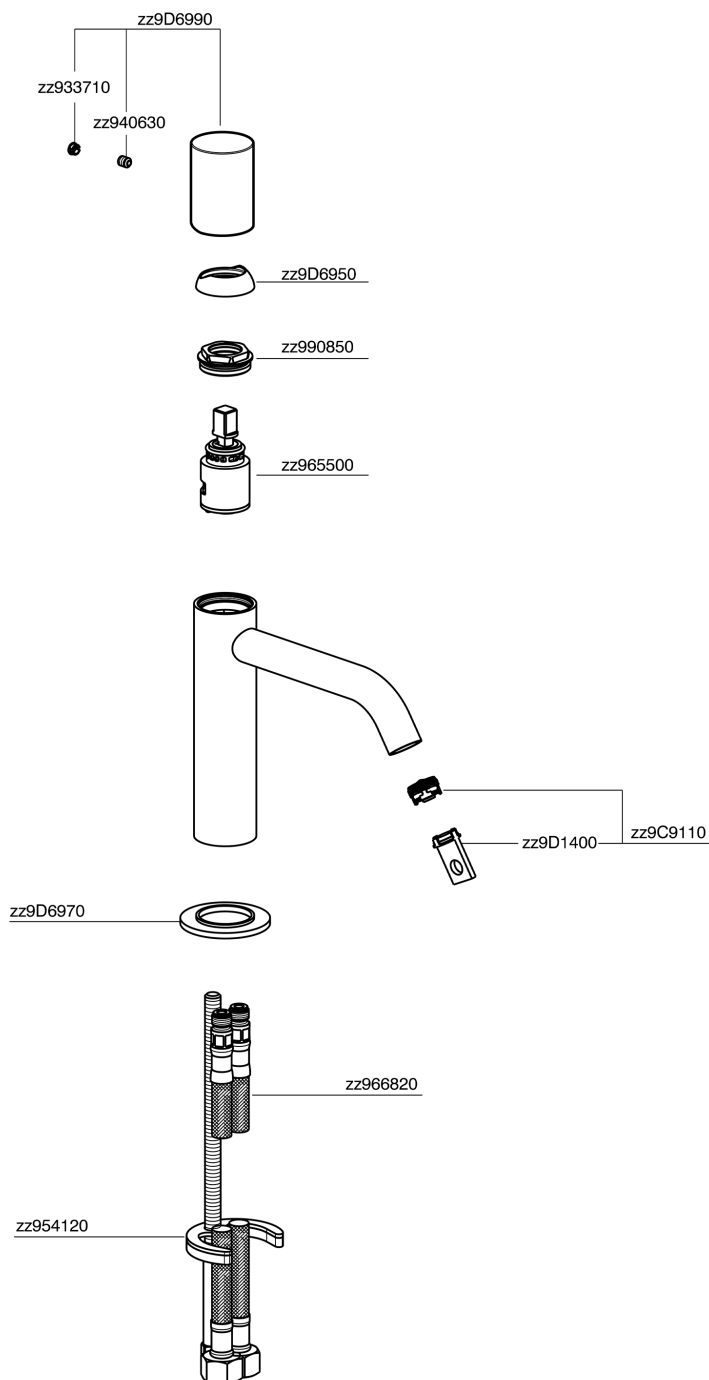

Single lever 'large' washbasin mixer SMOOTH X32_X3000504

MODEL **X3000504**

Single lever 'large' washbasin mixer, without waste, G.3/8" stainless steel flexible hoses, with smooth lever, Inox AISI 316L

AVAILABLE FINISHINGS

-  **5H** 5H Dark Brass Brushed
-  **5L** 5L Brushed Black Titanium
-  **5N** 5N Brushed Rose Gold
-  **D1** D1 Brushed Inox

CHARACTERISTICS

Cartridge Spare Parts **ZZ96550000**

25 mm Cartridge

Single lever 'large' washbasin mixer SMOOTH X32_X3000504

X3000504

<https://en.cisal.it/single-lever-large-washbasin-mixer-smooth-x32x3000504>

2024-09-19