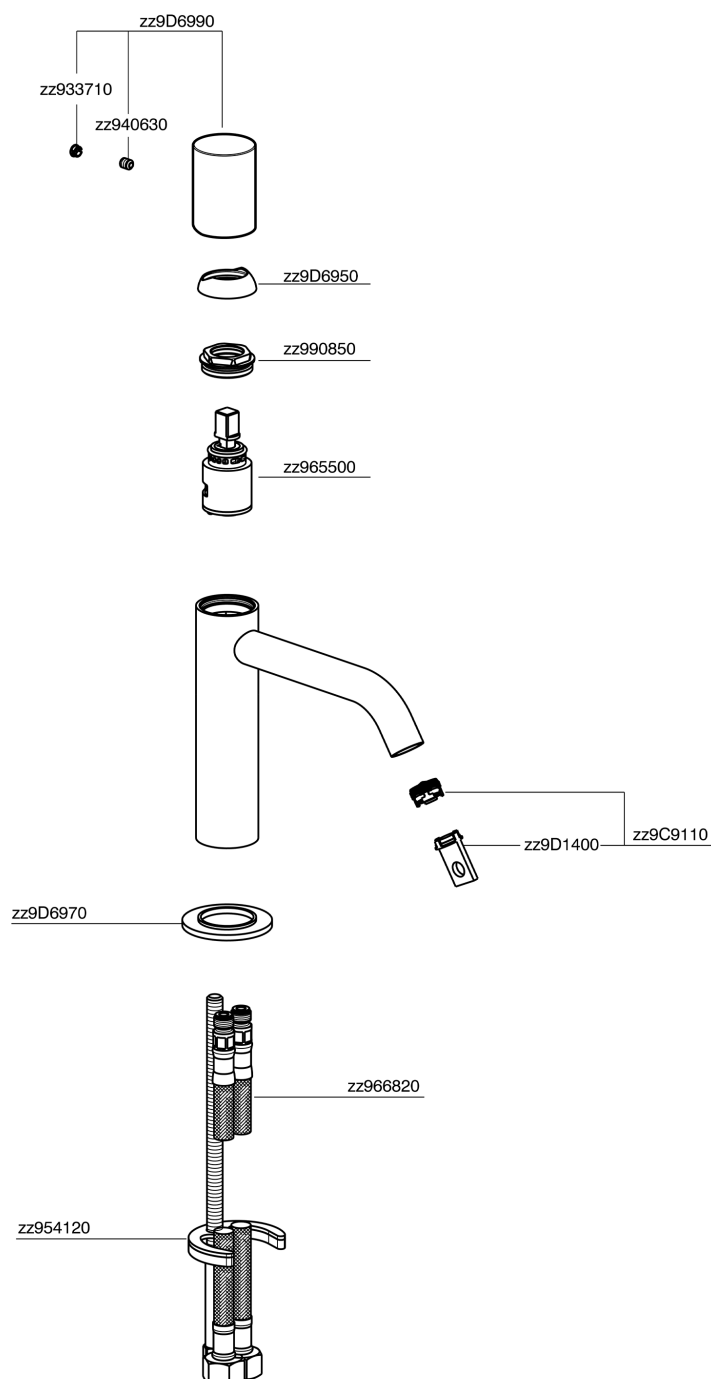

Single lever 'large' washbasin mixer SMOOTH X32_X3000504

X3000504

<https://en.cisal.it/single-lever-large-washbasin-mixer-smooth-x32x3000504>

2024-09-19