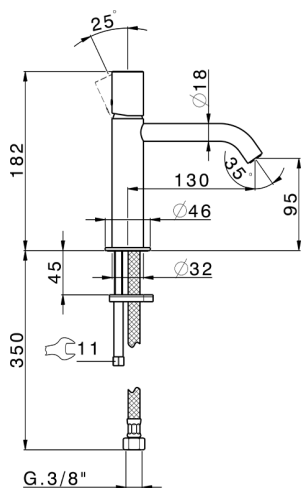

## Single lever 'large' washbasin mixer SMOOTH X32\_X3000504

MODEL **X3000504**

Single lever 'large' washbasin mixer, without waste, G.3/8" stainless steel flexible hoses, with smooth lever, Inox AISI 316L

### CHARACTERISTICS

Cartridge Spare Parts **ZZ96550000**

**25 mm Cartridge**

## Single lever 'large' washbasin mixer SMOOTH X32\_X3000504

X3000504

<https://en.cisal.it/single-lever-large-washbasin-mixer-smooth-x32x3000504>

2024-09-19