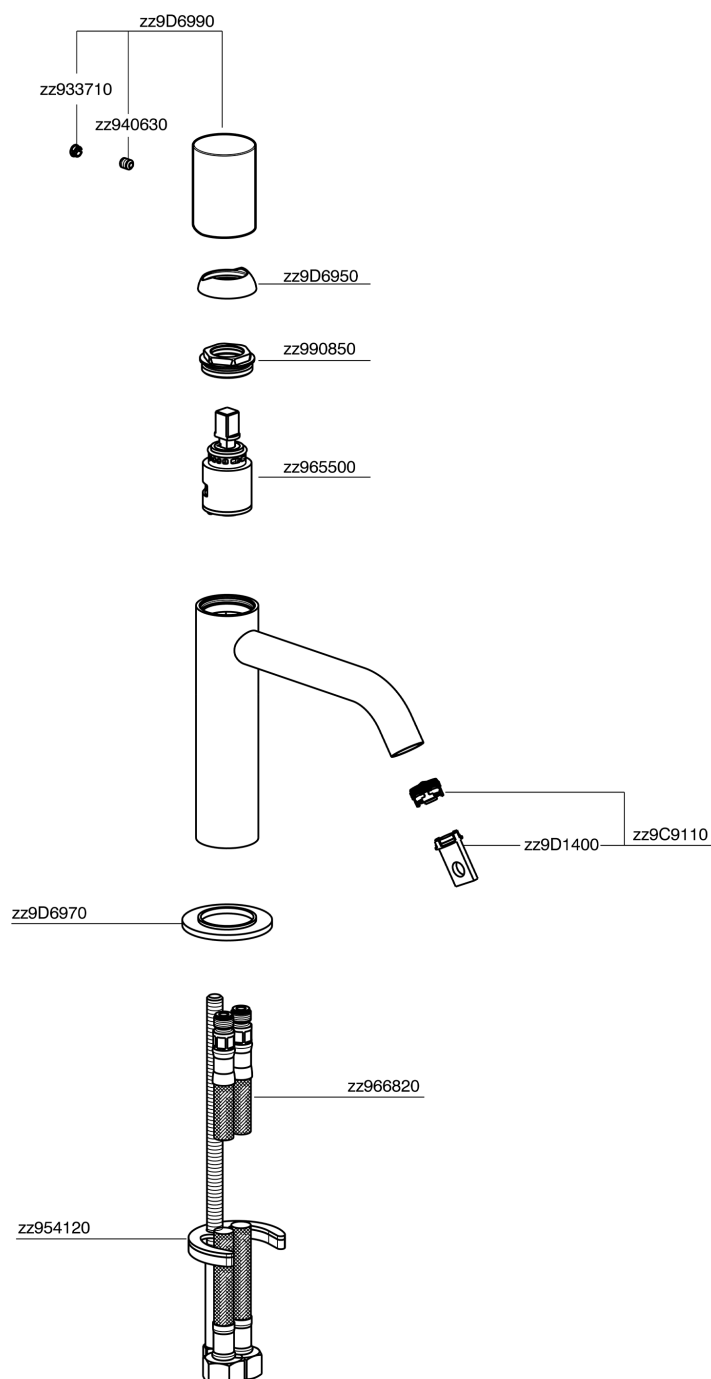

## Single lever 'large' washbasin mixer SMOOTH X32\_X3000504

MODEL **X3000504**

Single lever 'large' washbasin mixer, without waste, G.3/8" stainless steel flexible hoses, with smooth lever, Inox AISI 316L

### CHARACTERISTICS

Cartridge Spare Parts **ZZ96550000**

**25 mm Cartridge**

## Single lever 'large' washbasin mixer SMOOTH X32\_X3000504

X3000504

<https://en.cisal.it/single-lever-large-washbasin-mixer-smooth-x32x3000504>

2024-09-19