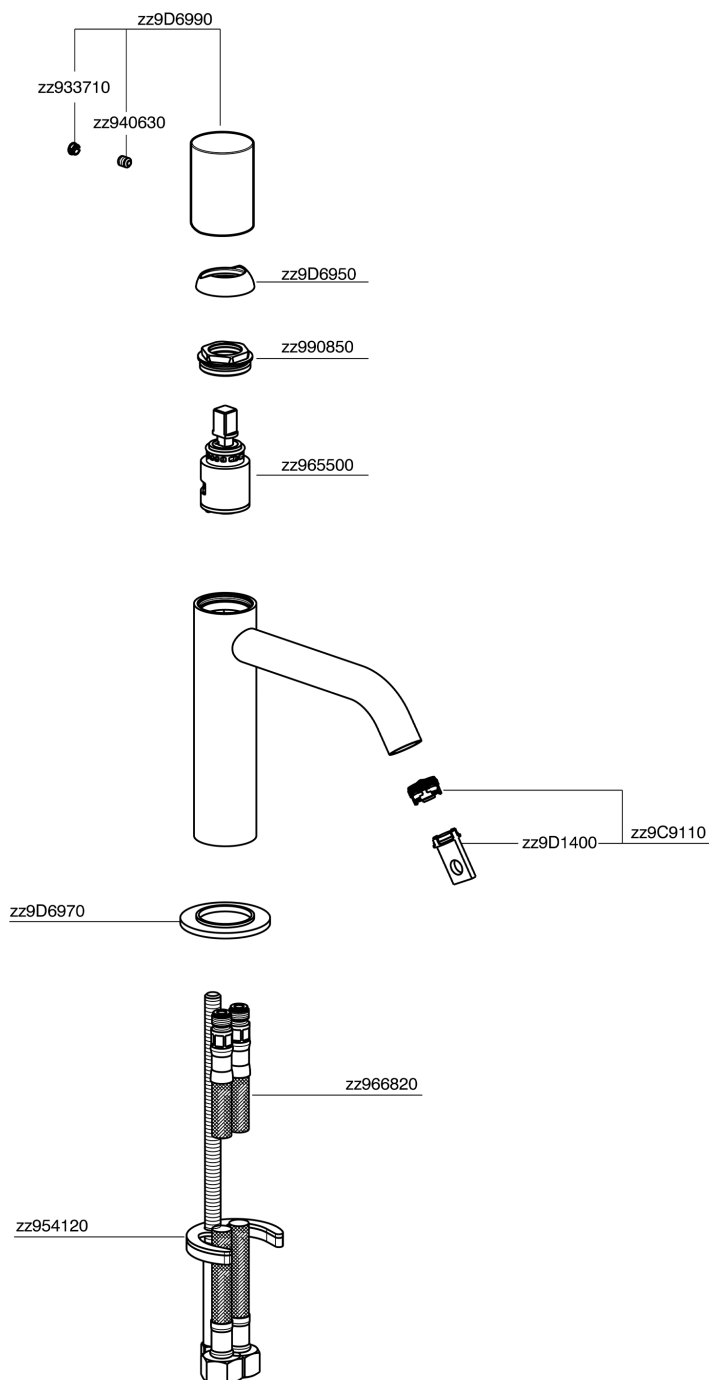

## Single lever 'large' washbasin mixer SMOOTH X32\_X3000504

X3000504

<https://en.cisal.it/single-lever-large-washbasin-mixer-smooth-x32x3000504>

2024-09-19