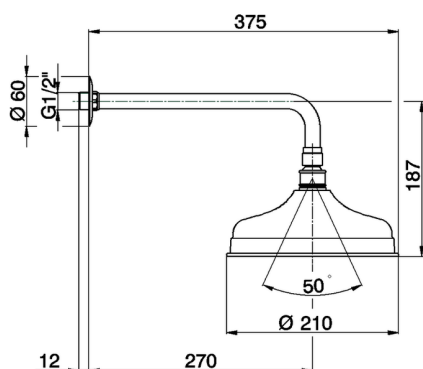

Shower arm with Arcana showerhead **ARCANA COMPONENTS_DS013400**

MODEL **DS013400**

Shower arm with Arcana showerhead, 210 mm round showerhead, 270 mm shower arm

AVAILABLE FINISHINGS

-  **21** 21 Chrome
-  **24** 24 Gold
-  **26** 26 Old Copper
-  **27** 27 Old Bronze
-  **2A** 2A Satin Brushed Nickel