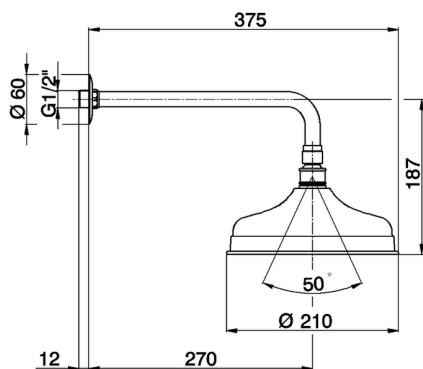

Shower arm with Arcana showerhead ARCANA COMPONENTS_DS013400

MODEL **DS013400**

Shower arm with Arcana showerhead, 210 mm round showerhead, 270 mm shower arm

AVAILABLE FINISHINGS

-  **21** 21 Chrome
-  **24** 24 Gold
-  **26** 26 Old Copper
-  **27** 27 Old Bronze
-  **2A** 2A Satin Brushed Nickel