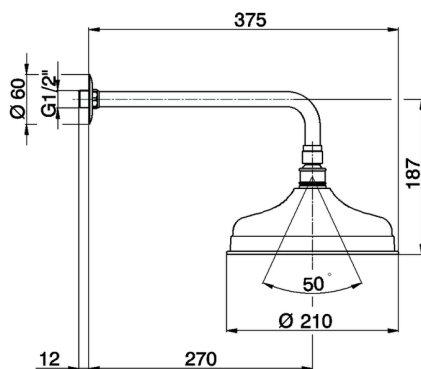

## Shower arm with Arcana showerhead ARCANA COMPONENTS\_DS013400

MODEL **DS013400**

Shower arm with Arcana showerhead, 210 mm round showerhead, 270 mm shower arm

AVAILABLE FINISHINGS

- 
**21** 21 Chrome
- 
**24** 24 Gold
- 
**26** 26 Old Copper
- 
**27** 27 Old Bronze
- 
**2A** 2A Satin Brushed Nickel