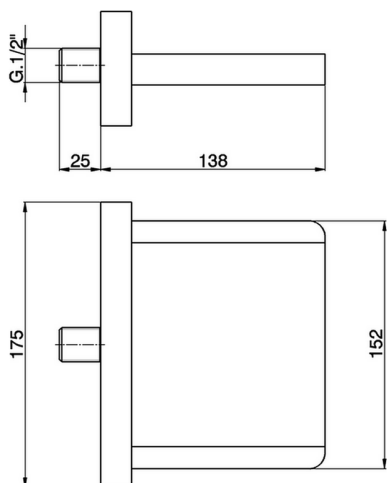

CHARACTERISTICS