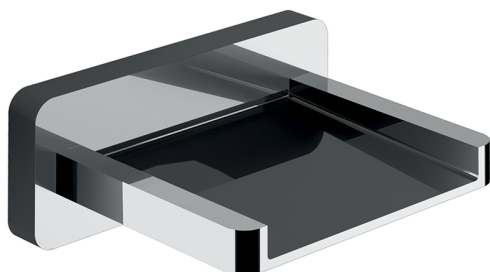

## Spout COMPONENTS\_ZA002190

MODEL **ZA002190**

Spout,cascade spray,1/2" M connection,138 mm length

### AVAILABLE FINISHINGS

**21** 21 Chrome

**2B** 2B Polished Nickel

**2F** 2F Brushed Nickel