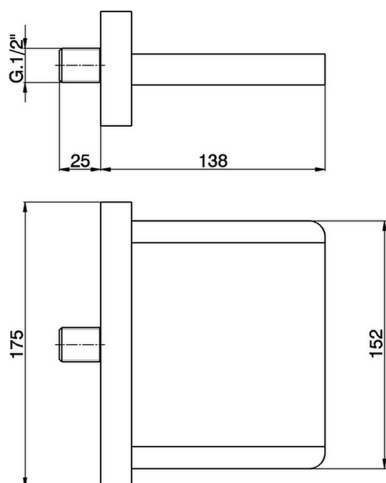

Spout COMPONENTS_ZA002190

MODEL **ZA002190**

Spout,cascade spray,1/2" M connection,138 mm length

AVAILABLE FINISHINGS

21 21 Chrome

2B 2B Polished Nickel

2F 2F Brushed Nickel

CHARACTERISTICS