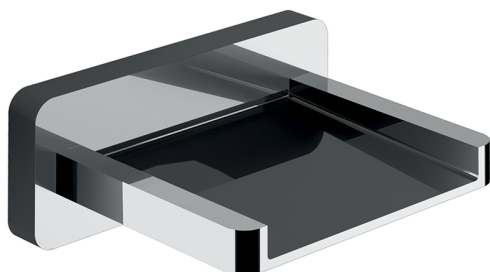

Spout COMPONENTS_ZA002190

MODEL **ZA002190**

Spout,cascade spray,1/2" M connection,138 mm length

AVAILABLE FINISHINGS

21 21 Chrome

2B 2B Polished Nickel

2F 2F Brushed Nickel

CHARACTERISTICS