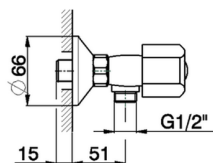

Shower mixer TR_TR000441

MODEL **TR000441**

Shower mixer, without shower set, 1/2" M flexible connection, without handles

AVAILABLE FINISHINGS

CHARACTERISTICS

2026-06-13