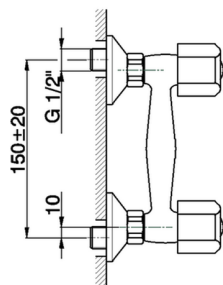

Shower mixer TR_TR000441

MODEL **TR000441**

Shower mixer, without shower set, 1/2" M flexible connection, without handles

AVAILABLE FINISHINGS

CHARACTERISTICS

2026-06-13