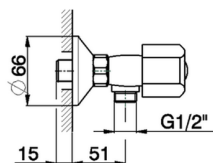

Shower mixer TR_TR000441

MODEL **TR000441**

Shower mixer, without shower set, 1/2" M flexible connection, without handles

AVAILABLE FINISHINGS

CHARACTERISTICS

2026-04-29