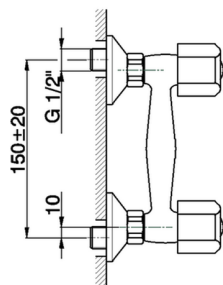

Shower mixer TR_TR000441

MODEL **TR000441**

Shower mixer, without shower set, 1/2" M flexible connection, without handles

AVAILABLE FINISHINGS

CHARACTERISTICS

2026-06-14