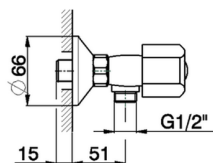

Shower mixer TR_TR000441

MODEL **TR000441**

Shower mixer, without shower set, 1/2" M flexible connection, without handles

AVAILABLE FINISHINGS

CHARACTERISTICS

2026-06-14