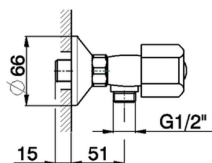

Shower mixer TR_TR000441

MODEL **TR000441**

Shower mixer, without shower set, 1/2" M flexible connection, without handles

AVAILABLE FINISHINGS

CHARACTERISTICS

2026-04-08