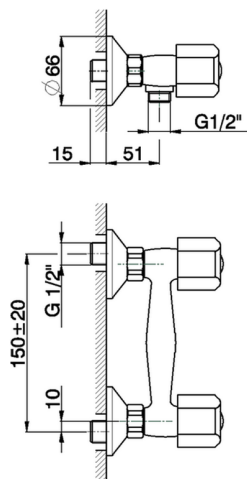

Shower mixer TR_TR000441

MODEL **TR000441**

Shower mixer, without shower set, 1/2" M flexible connection, without handles

AVAILABLE FINISHINGS

CHARACTERISTICS

2026-06-09