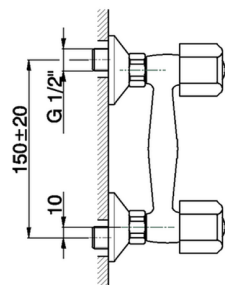

Shower mixer TR_TR000441

MODEL **TR000441**

Shower mixer, without shower set, 1/2" M flexible connection, without handles

AVAILABLE FINISHINGS

CHARACTERISTICS

2026-04-29