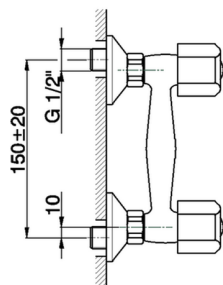

Shower mixer TR_TR000441

MODEL **TR000441**

Shower mixer, without shower set, 1/2" M flexible connection, without handles

AVAILABLE FINISHINGS

CHARACTERISTICS

2026-04-08