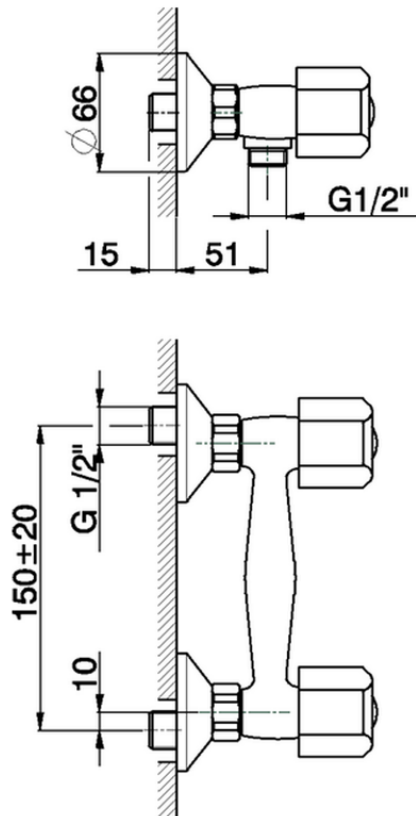

## Shower mixer TR\_TR000441

TR000441

<https://en.cisal.it/shower-mixer-tr-tr000441>

2026-06-08