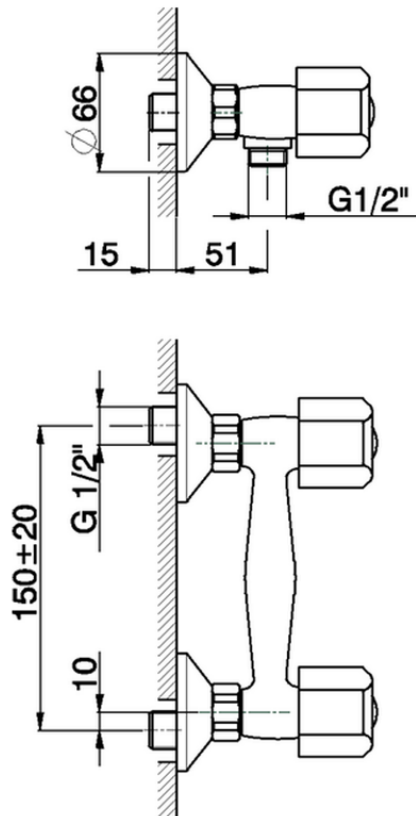

## Shower mixer TR\_TR000441

TR000441

<https://en.cisal.it/shower-mixer-tr-tr000441>

2026-06-29