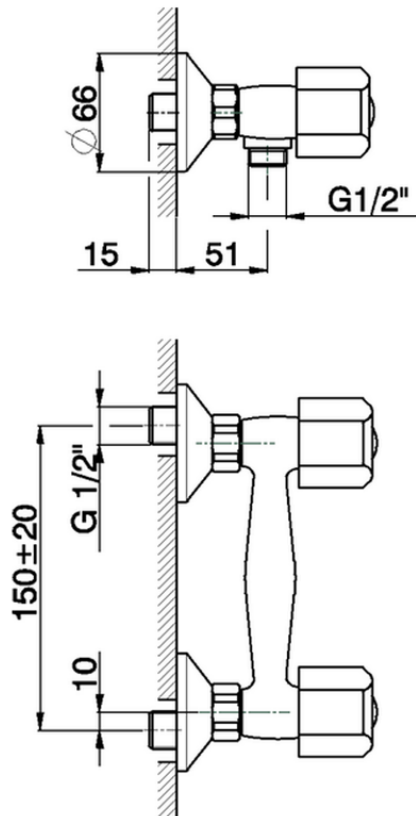

Shower mixer TR_TR000441

TR000441

<https://en.cisal.it/shower-mixer-tr-tr000441>

2026-05-19