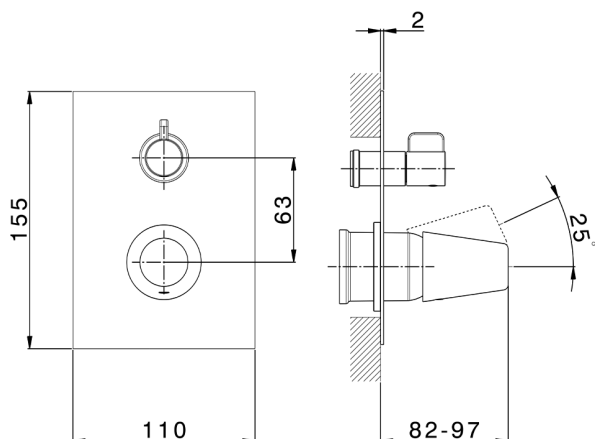

AVAILABLE FINISHINGS

- **21** 21 Chrome
- **2Q** 2Q Black Titanium
- **40** 40 Matt Black
- **4Q** 4Q Matt White