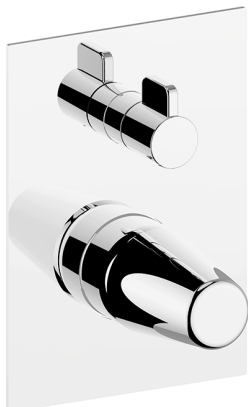

Exposed part for concealed S.L.bath-shower valve VITA_VI002300

MODEL **VI002300**

Exposed part for concealed S.L.bath-shower valve, 2-Way rotating diverter, without concealed part, for items Easy-Box ZA000230

AVAILABLE FINISHINGS

-  **21** 21 Chrome
-  **2Q** 2Q Black Titanium
-  **40** 40 Matt Black
-  **4Q** 4Q Matt White

CHARACTERISTICS

Installation **Concealed**
 Required concealed parts **ZA000230**

2026-05-17