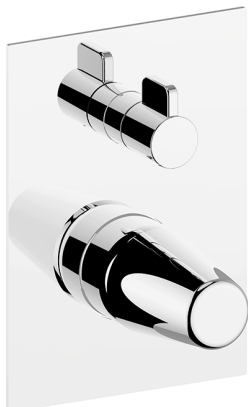

Exposed part for concealed S.L.bath-shower valve VITA_VI002300

MODEL **VI002300**

Exposed part for concealed S.L.bath-shower valve, 2-Way rotating diverter, without concealed part, for items Easy-Box ZA000230

AVAILABLE FINISHINGS

-  **21** 21 Chrome
-  **2Q** 2Q Black Titanium
-  **40** 40 Matt Black
-  **4Q** 4Q Matt White

CHARACTERISTICS

Installation **Concealed**
 Required concealed parts **ZA000230**

2026-04-26