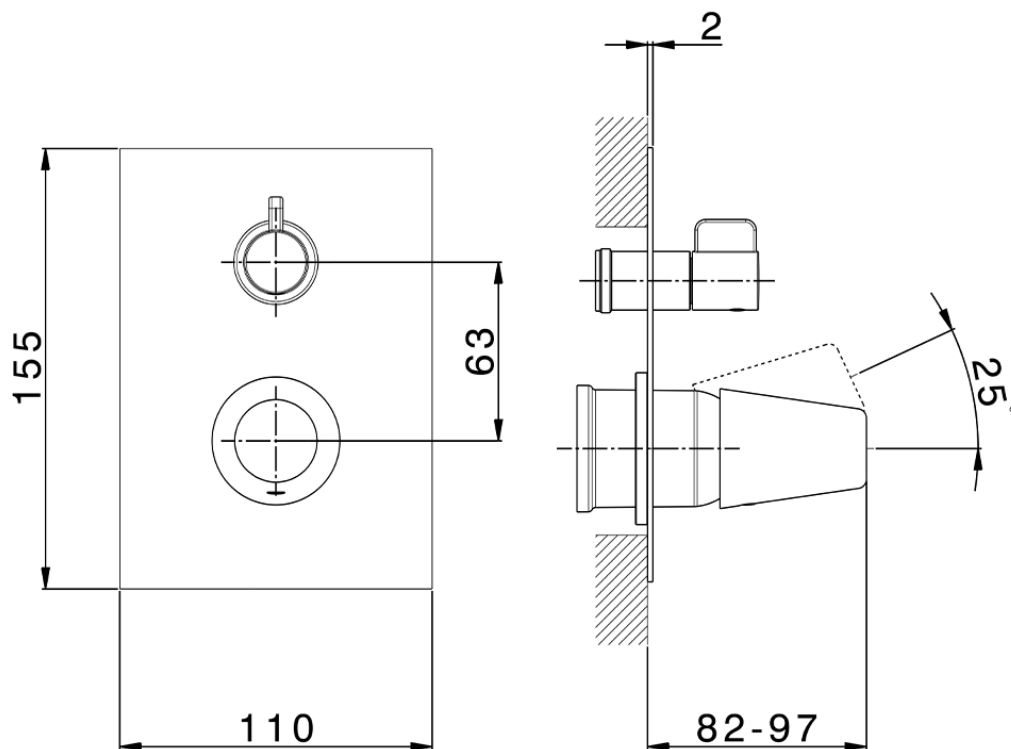

Exposed part for concealed S.L.bath-shower valve VITA_VI002300

VI002300

<https://en.cisal.it/exposed-part-for-concealed-s-l-bath-shower-valve-vita-vi002300>

2026-04-26