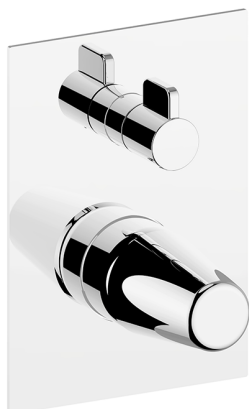

## Exposed part for concealed S.L.bath-shower valve VITA\_VI002300

MODEL **VI002300**

Exposed part for concealed S.L.bath-shower valve, 2-Way rotating diverter, without concealed part, for items Easy-Box ZA000230

### AVAILABLE FINISHINGS

-  **21** 21 Chrome
-  **2Q** 2Q Black Titanium
-  **40** 40 Matt Black
-  **4Q** 4Q Matt White