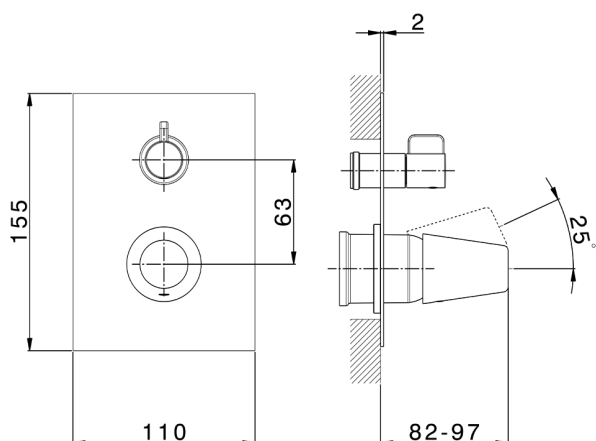

CHARACTERISTICS

Installation **Concealed**
Required concealed parts **ZA000230**