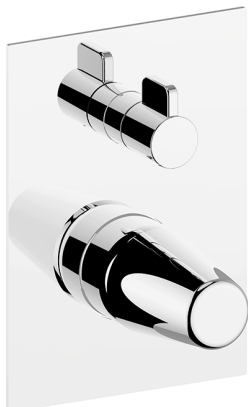

Exposed part for concealed S.L.bath-shower valve VITA_VI002300

MODEL **VI002300**

Exposed part for concealed S.L.bath-shower valve, 2-Way rotating diverter, without concealed part, for items Easy-Box ZA000230

AVAILABLE FINISHINGS

-  **21** 21 Chrome
-  **2Q** 2Q Black Titanium
-  **40** 40 Matt Black
-  **4Q** 4Q Matt White

CHARACTERISTICS

Installation **Concealed**
 Required concealed parts **ZA000230**

2026-04-27