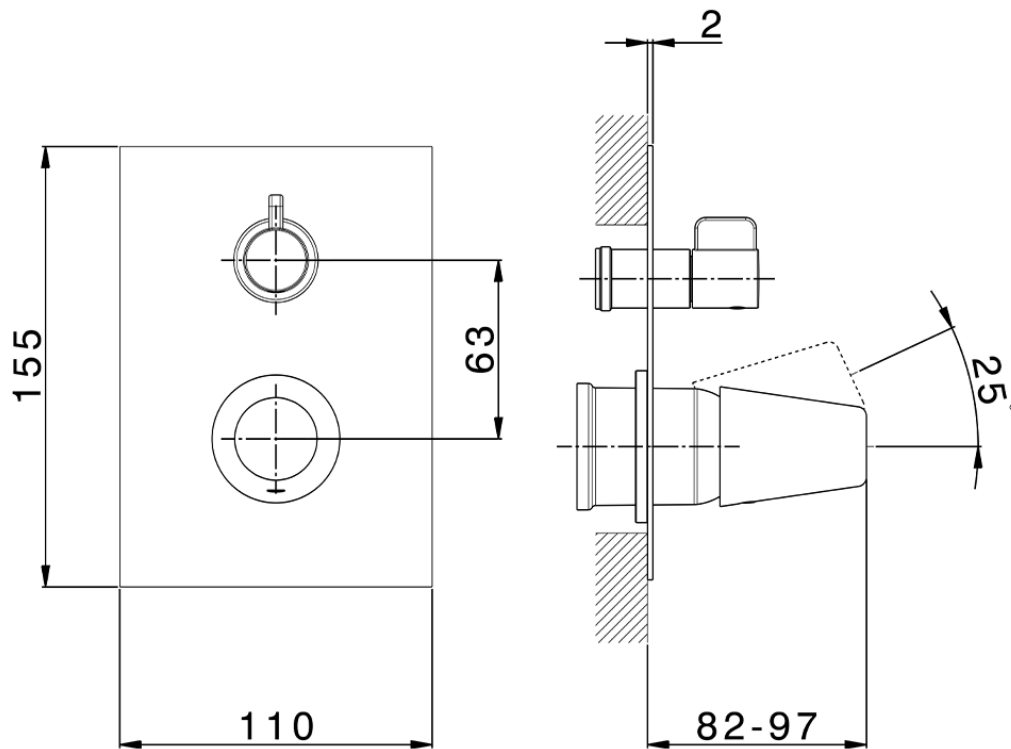

Exposed part for concealed S.L.bath-shower valve VITA_VI002300

VI002300

<https://en.cisal.it/exposed-part-for-concealed-s-l-bath-shower-valve-vita-vi002300>

2026-06-13