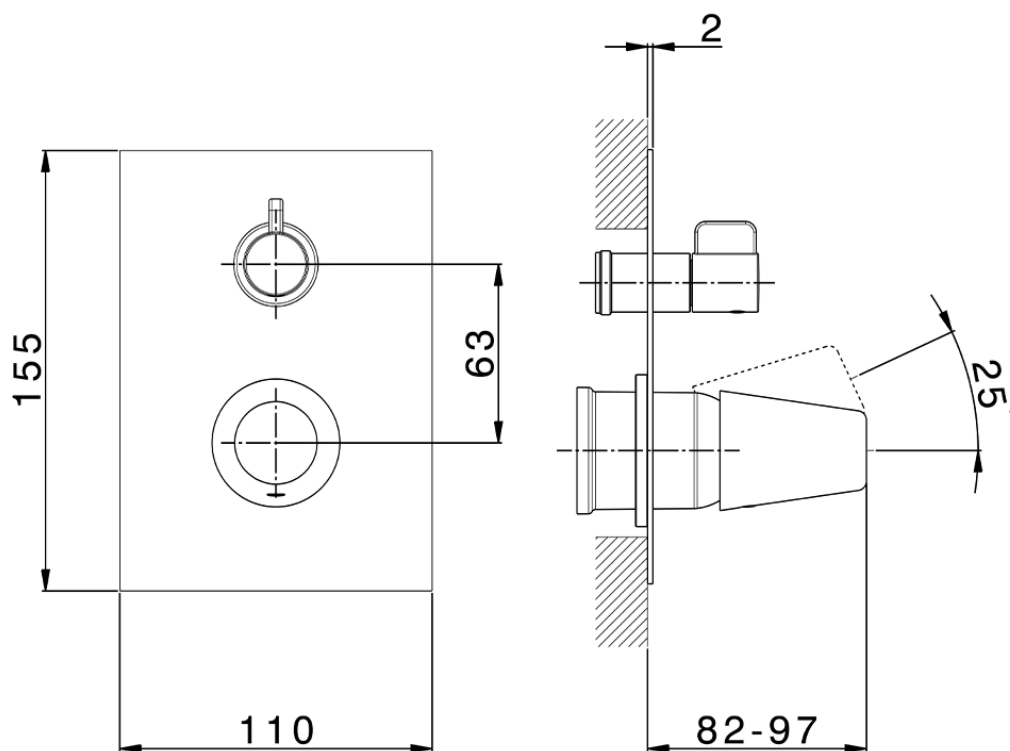

Exposed part for concealed S.L.bath-shower valve VITA_VI002300

VI002300

<https://en.cisal.it/exposed-part-for-concealed-s-l-bath-shower-valve-vita-vi002300>

2026-04-06