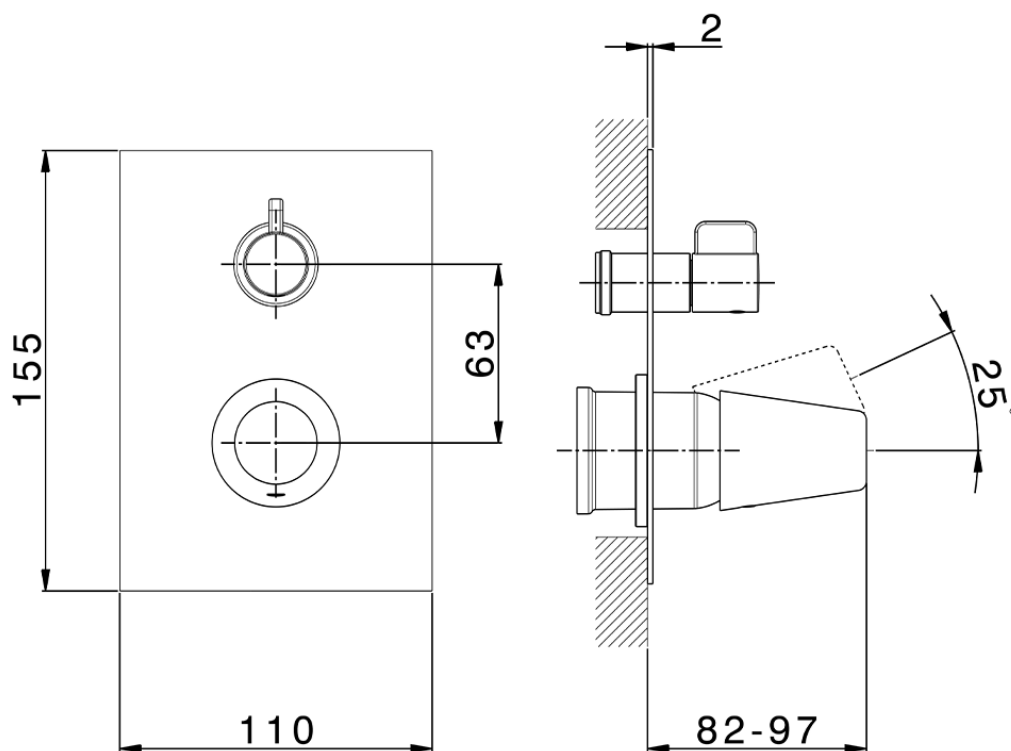

**Exposed part for concealed S.L.bath-shower valve VITA\_VI002300**

VI002300

<https://en.cisal.it/exposed-part-for-concealed-s-l-bath-shower-valve-vita-vi002300>

2026-04-27