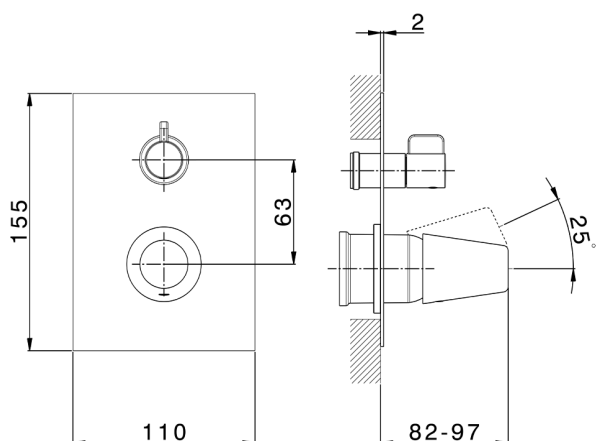

Exposed part for concealed S.L.bath-shower valve VITA_VI002300

MODEL **VI002300**

Exposed part for concealed S.L.bath-shower valve, 2-Way rotating diverter, without concealed part, for items Easy-Box ZA000230

AVAILABLE FINISHINGS

-  **21** 21 Chrome
-  **2Q** 2Q Black Titanium
-  **40** 40 Matt Black
-  **4Q** 4Q Matt White

CHARACTERISTICS

Installation **Concealed**
 Required concealed parts **ZA000230**

2026-06-14