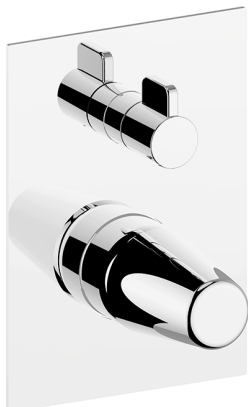

Exposed part for concealed S.L.bath-shower valve VITA_VI002300

MODEL **VI002300**

Exposed part for concealed S.L.bath-shower valve, 2-Way rotating diverter, without concealed part, for items Easy-Box ZA000230

AVAILABLE FINISHINGS

-  **21** 21 Chrome
-  **2Q** 2Q Black Titanium
-  **40** 40 Matt Black
-  **4Q** 4Q Matt White

CHARACTERISTICS

Installation **Concealed**
 Required concealed parts **ZA000230**

2026-06-14