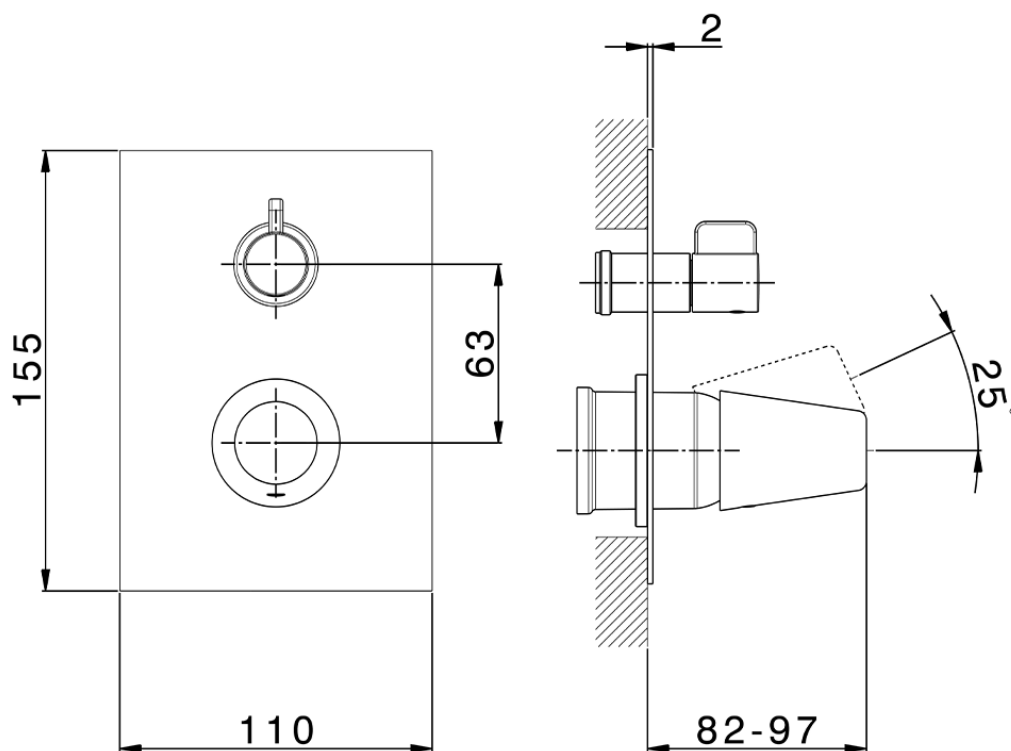

Exposed part for concealed S.L.bath-shower valve VITA_VI002300

VI002300

<https://en.cisal.it/exposed-part-for-concealed-s-l-bath-shower-valve-vita-vi002300>

2026-06-13