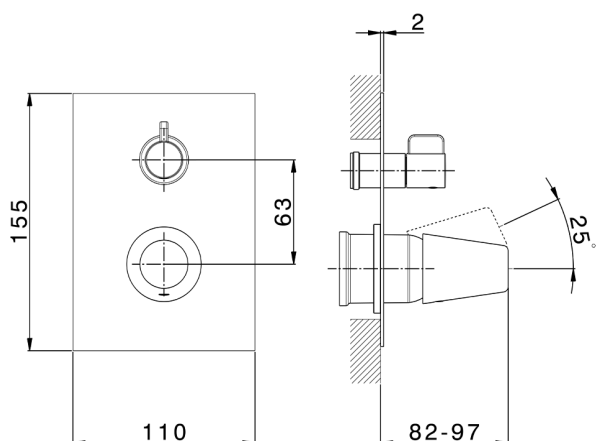

Exposed part for concealed S.L.bath-shower valve VITA_VI002300

MODEL **VI002300**

Exposed part for concealed S.L.bath-shower valve, 2-Way rotating diverter, without concealed part, for items Easy-Box ZA000230

AVAILABLE FINISHINGS

-  **21** 21 Chrome
-  **2Q** 2Q Black Titanium
-  **40** 40 Matt Black
-  **4Q** 4Q Matt White

CHARACTERISTICS

Installation **Concealed**
 Required concealed parts **ZA000230**

2026-06-13