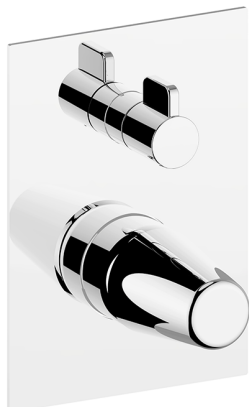

Exposed part for concealed S.L.bath-shower valve VITA_VI002300

MODEL **VI002300**

Exposed part for concealed S.L.bath-shower valve, 2-Way rotating diverter, without concealed part, for items Easy-Box ZA000230

AVAILABLE FINISHINGS

-  **21** 21 Chrome
-  **2Q** 2Q Black Titanium
-  **40** 40 Matt Black
-  **4Q** 4Q Matt White

CHARACTERISTICS

Installation **Concealed**
 Required concealed parts **ZA000230**

2026-06-13