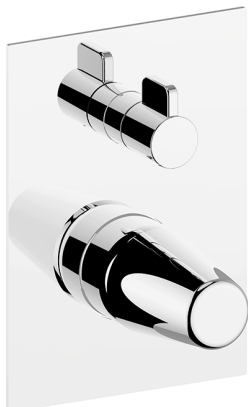

Exposed part for concealed S.L.bath-shower valve VITA_VI002300

MODEL **VI002300**

Exposed part for concealed S.L.bath-shower valve, 2-Way rotating diverter, without concealed part, for items Easy-Box ZA000230

AVAILABLE FINISHINGS

-  **21** 21 Chrome
-  **2Q** 2Q Black Titanium
-  **40** 40 Matt Black
-  **4Q** 4Q Matt White

CHARACTERISTICS

Installation **Concealed**
 Required concealed parts **ZA000230**

2026-04-08