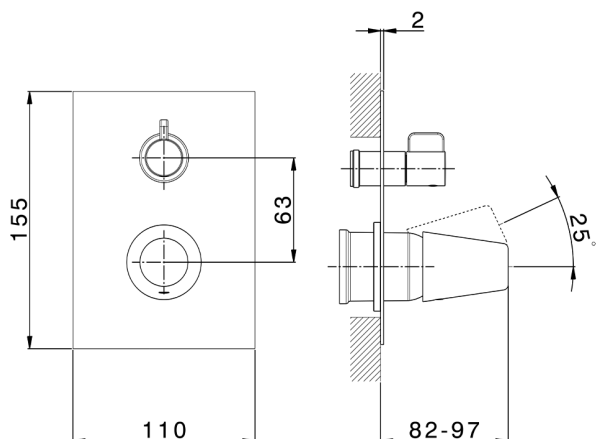

AVAILABLE FINISHINGS

- **21** 21 Chrome
- **2Q** 2Q Black Titanium
- **40** 40 Matt Black
- **4Q** 4Q Matt White