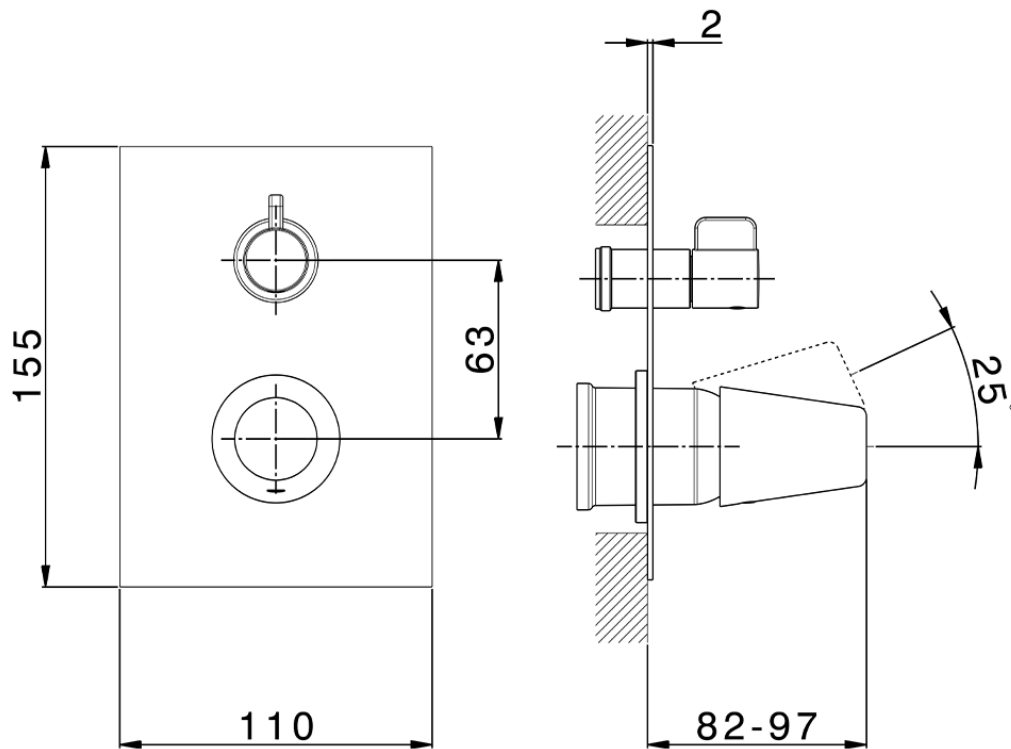

## Exposed part for concealed S.L.bath-shower valve VITA\_VI002300

VI002300

<https://en.cisal.it/exposed-part-for-concealed-s-l-bath-shower-valve-vita-vi002300>

2026-06-08