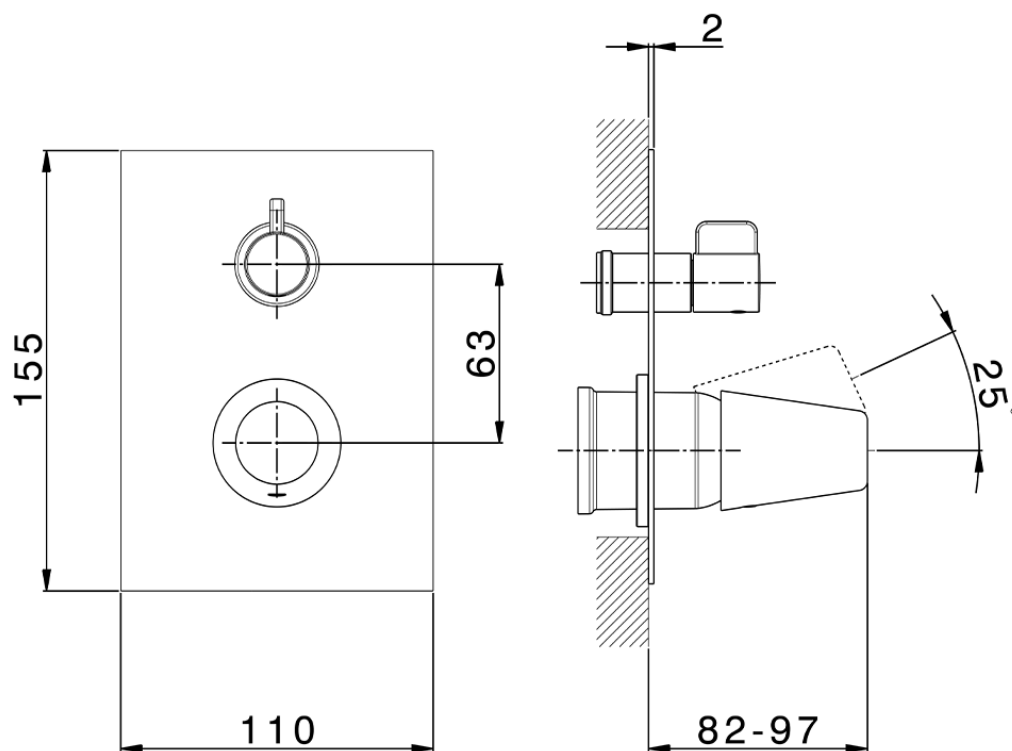

Exposed part for concealed S.L.bath-shower valve VITA_VI002300

VI002300

<https://en.cisal.it/exposed-part-for-concealed-s-l-bath-shower-valve-vita-vi002300>

2026-05-17