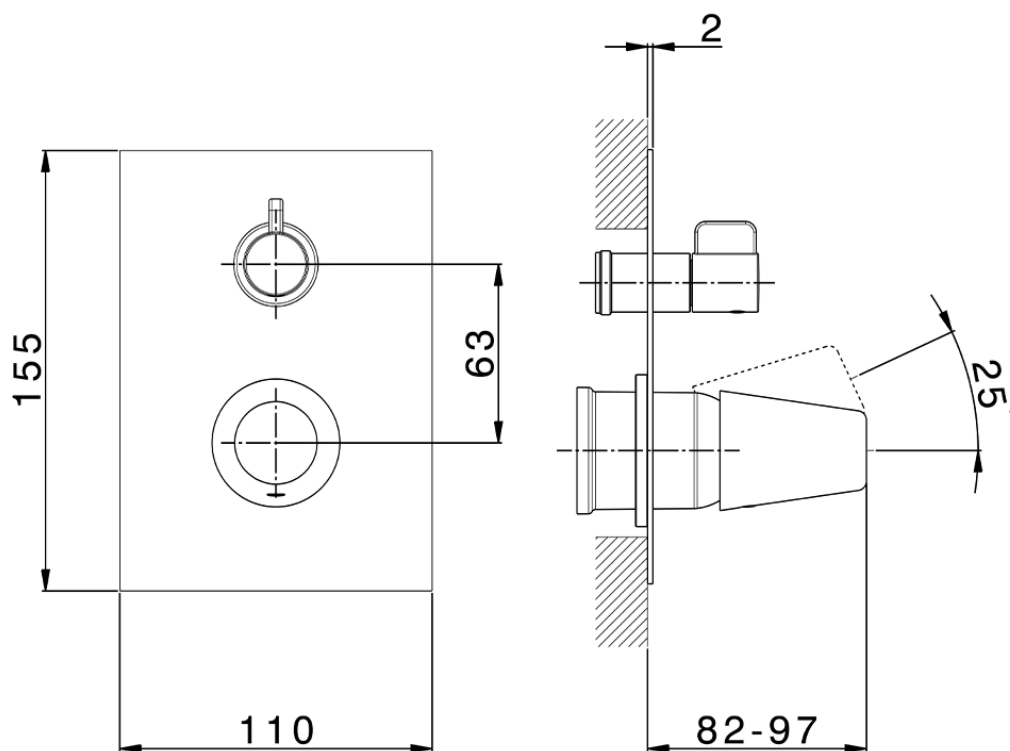

**Exposed part for concealed S.L.bath-shower valve VITA\_VI002300**

VI002300

<https://en.cisal.it/exposed-part-for-concealed-s-l-bath-shower-valve-vita-vi002300>

2026-04-26