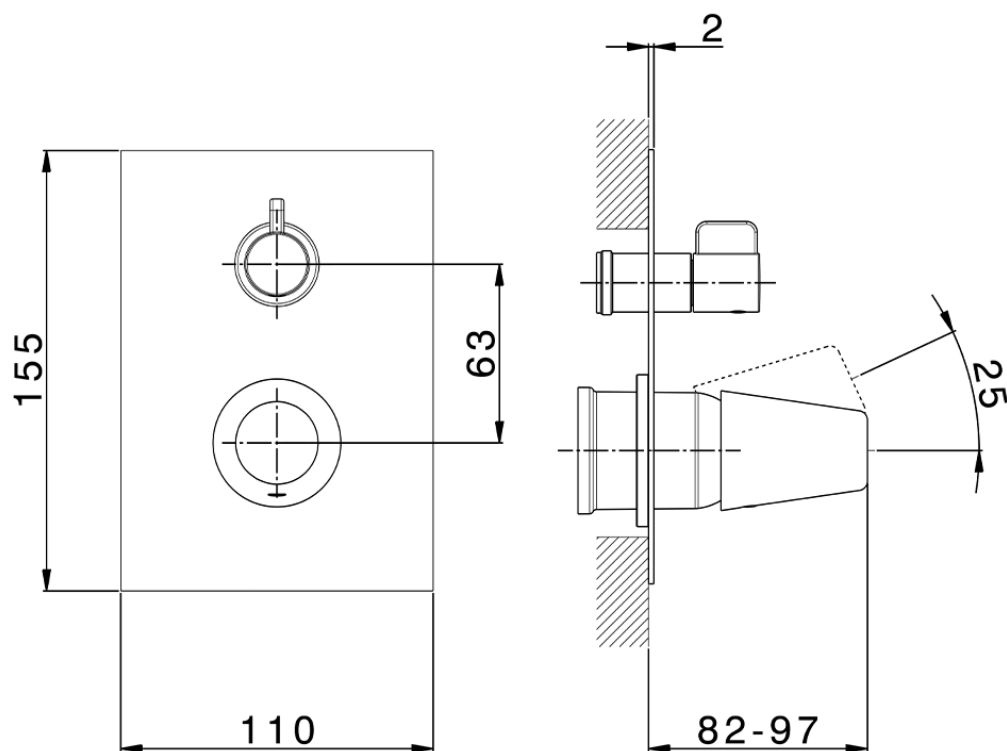

Exposed part for concealed S.L.bath-shower valve VITA_VI002300

VI002300

<https://en.cisal.it/exposed-part-for-concealed-s-l-bath-shower-valve-vita-vi002300>

2026-04-06