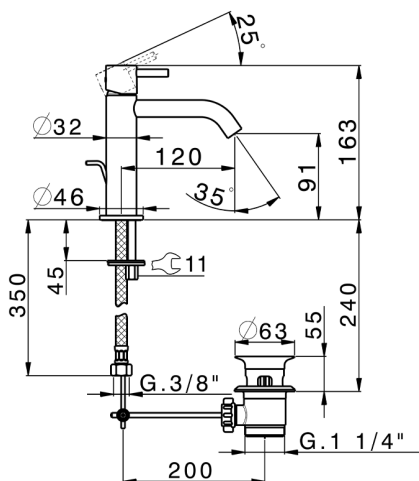

Single lever 'large' washbasin mixer LESS MINIMAL_MI000494

MODEL **MI000494**

Single lever 'large' washbasin mixer, with 1"1/4 automatic pop up waste, G.3/8" stainless steel flexible hoses

AVAILABLE FINISHINGS

-  **21** 21 Chrome
-  **2F** 2F Brushed Nickel
-  **40** 40 Matt Black
-  **4Q** 4Q Matt White

CHARACTERISTICS

Cartridge Spare Parts **ZZ96550000**

25 mm Cartridge

Single lever 'large' washbasin mixer LESS MINIMAL_MI000494

MI000494

<https://en.cisal.it/single-lever-large-washbasin-mixer-less-minimal-mi000494>

2026-04-29