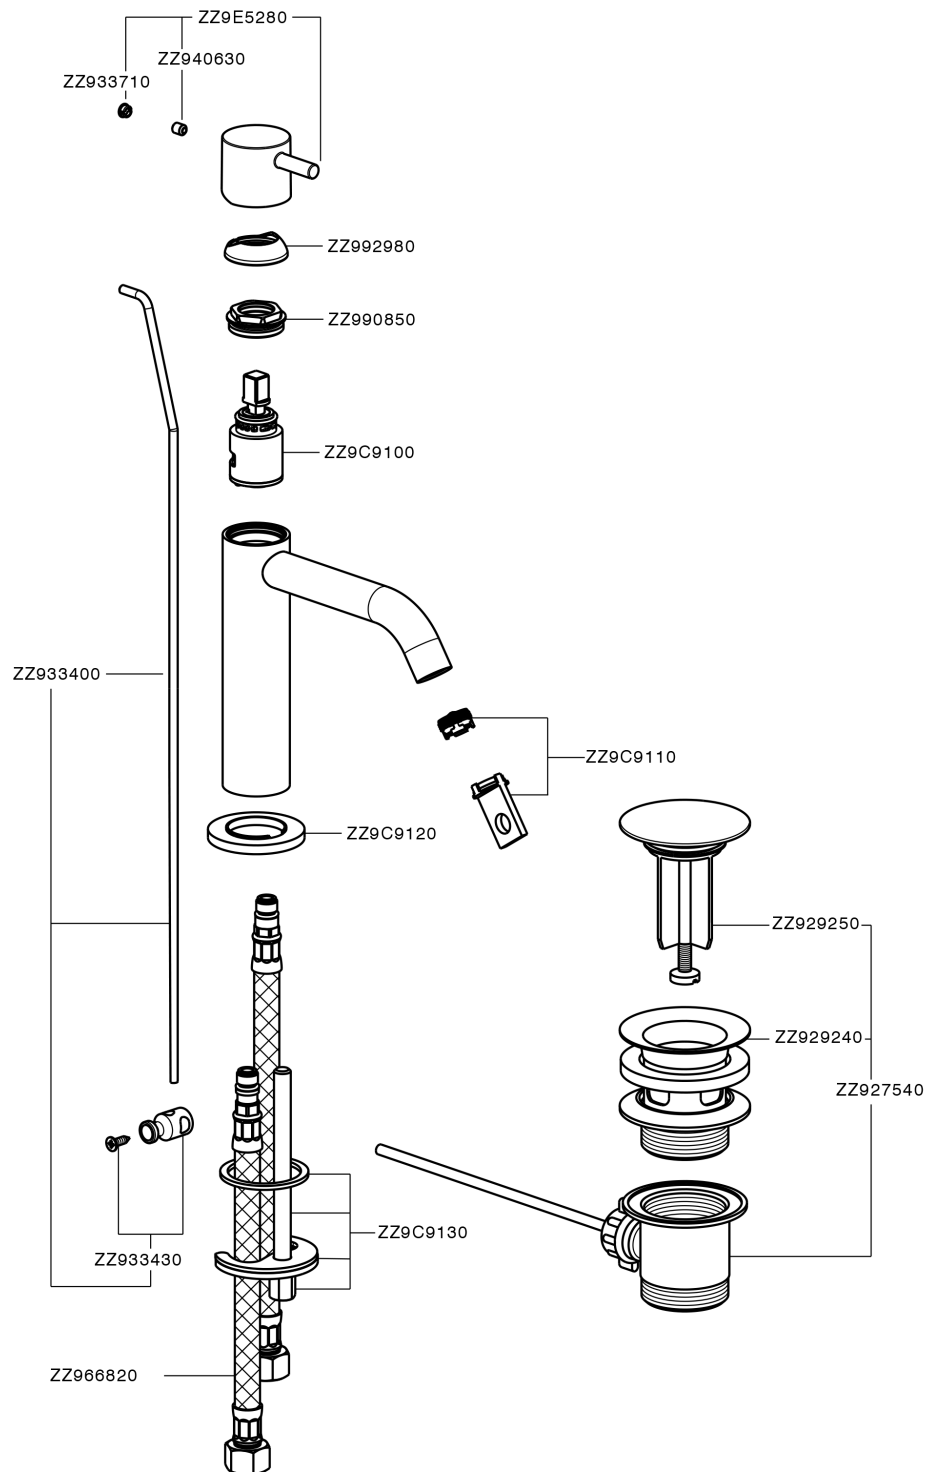

Single lever 'large' washbasin mixer LESS MINIMAL_MI000494

MODEL **MI000494**

Single lever 'large' washbasin mixer, with 1"1/4 automatic pop up waste, G.3/8" stainless steel flexible hoses

AVAILABLE FINISHINGS

-  **21** 21 Chrome
-  **2F** 2F Brushed Nickel
-  **40** 40 Matt Black
-  **4Q** 4Q Matt White

CHARACTERISTICS

Cartridge Spare Parts **ZZ96550000**

25 mm Cartridge

Single lever 'large' washbasin mixer LESS MINIMAL_MI000494

MI000494

<https://en.cisal.it/single-lever-large-washbasin-mixer-less-minimal-mi000494>

2026-04-29