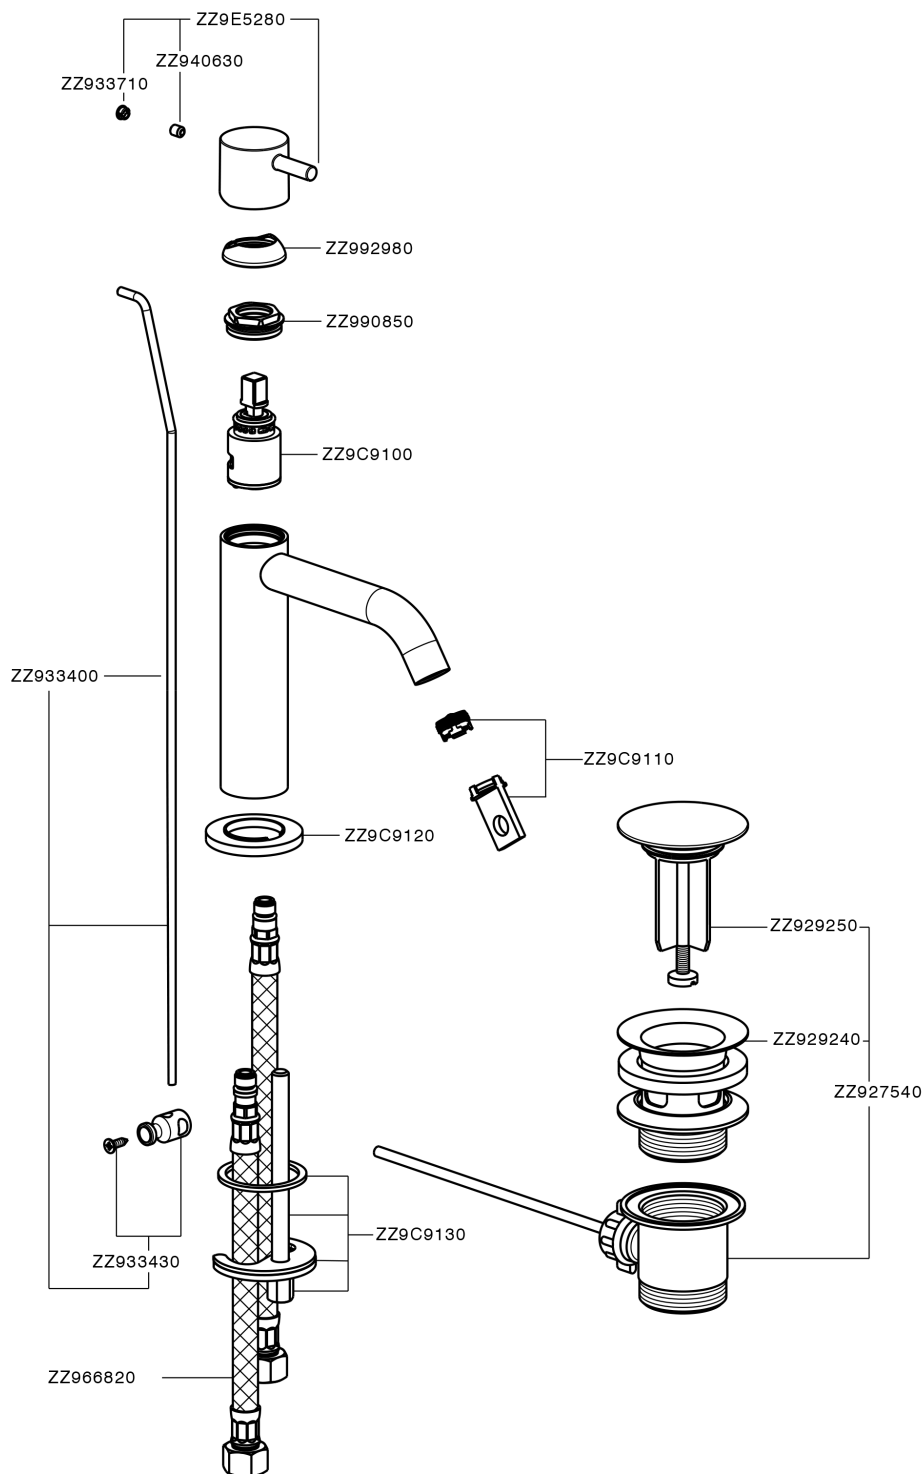

Single lever 'large' washbasin mixer LESS MINIMAL_MI000494

MI000494

<https://en.cisal.it/single-lever-large-washbasin-mixer-less-minimal-mi000494>

2026-05-19