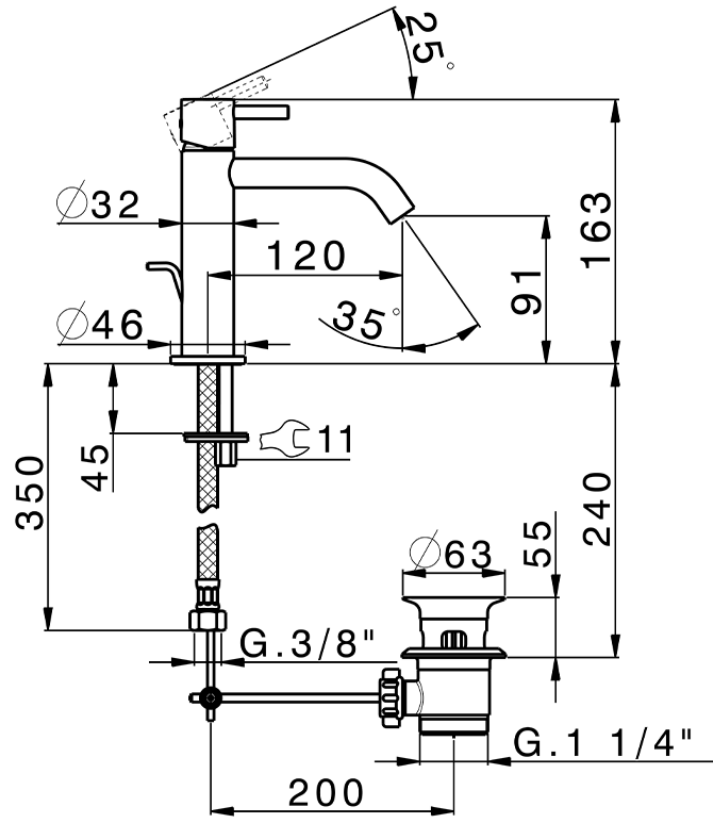

Single lever 'large' washbasin mixer LESS MINIMAL_MI000494

MI000494

<https://en.cisal.it/single-lever-large-washbasin-mixer-less-minimal-mi000494>

2026-06-13