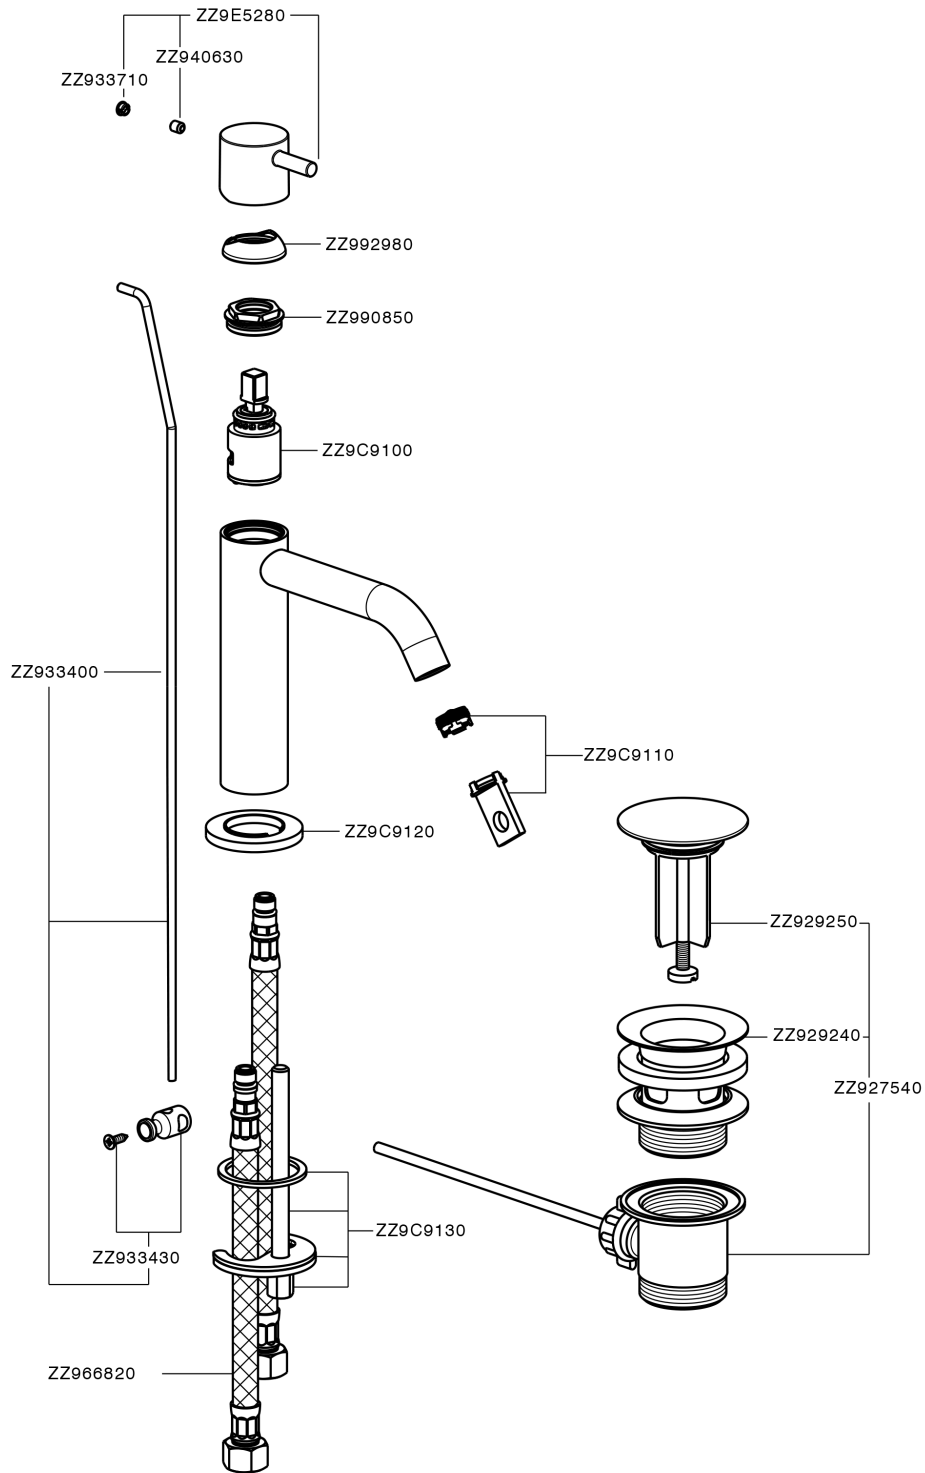

Single lever 'large' washbasin mixer LESS MINIMAL_MI000494

MODEL **MI000494**

Single lever 'large' washbasin mixer, with 1"1/4 automatic pop up waste, G.3/8" stainless steel flexible hoses

AVAILABLE FINISHINGS

-  **21** 21 Chrome
-  **2F** 2F Brushed Nickel
-  **40** 40 Matt Black
-  **4Q** 4Q Matt White

CHARACTERISTICS

Cartridge Spare Parts **ZZ96550000**

25 mm Cartridge

Single lever 'large' washbasin mixer LESS MINIMAL_MI000494

MI000494

<https://en.cisal.it/single-lever-large-washbasin-mixer-less-minimal-mi000494>

2026-06-14