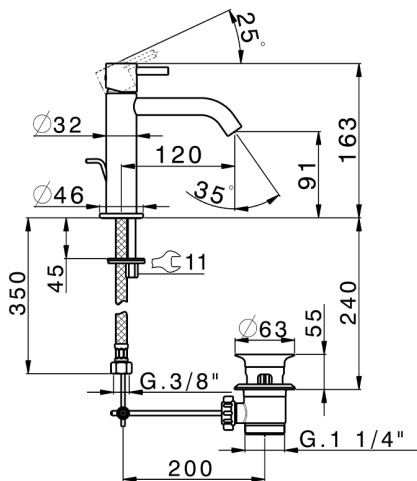

Single lever 'large' washbasin mixer LESS MINIMAL_MI000494

MODEL **MI000494**

Single lever 'large' washbasin mixer, with 1"1/4 automatic pop up waste, G.3/8" stainless steel flexible hoses

AVAILABLE FINISHINGS

-  **21** 21 Chrome
-  **2F** 2F Brushed Nickel
-  **40** 40 Matt Black
-  **4Q** 4Q Matt White

CHARACTERISTICS

Cartridge Spare Parts **ZZ96550000**

25 mm Cartridge

Single lever 'large' washbasin mixer LESS MINIMAL_MI000494

MI000494

<https://en.cisal.it/single-lever-large-washbasin-mixer-less-minimal-mi000494>

2026-06-14