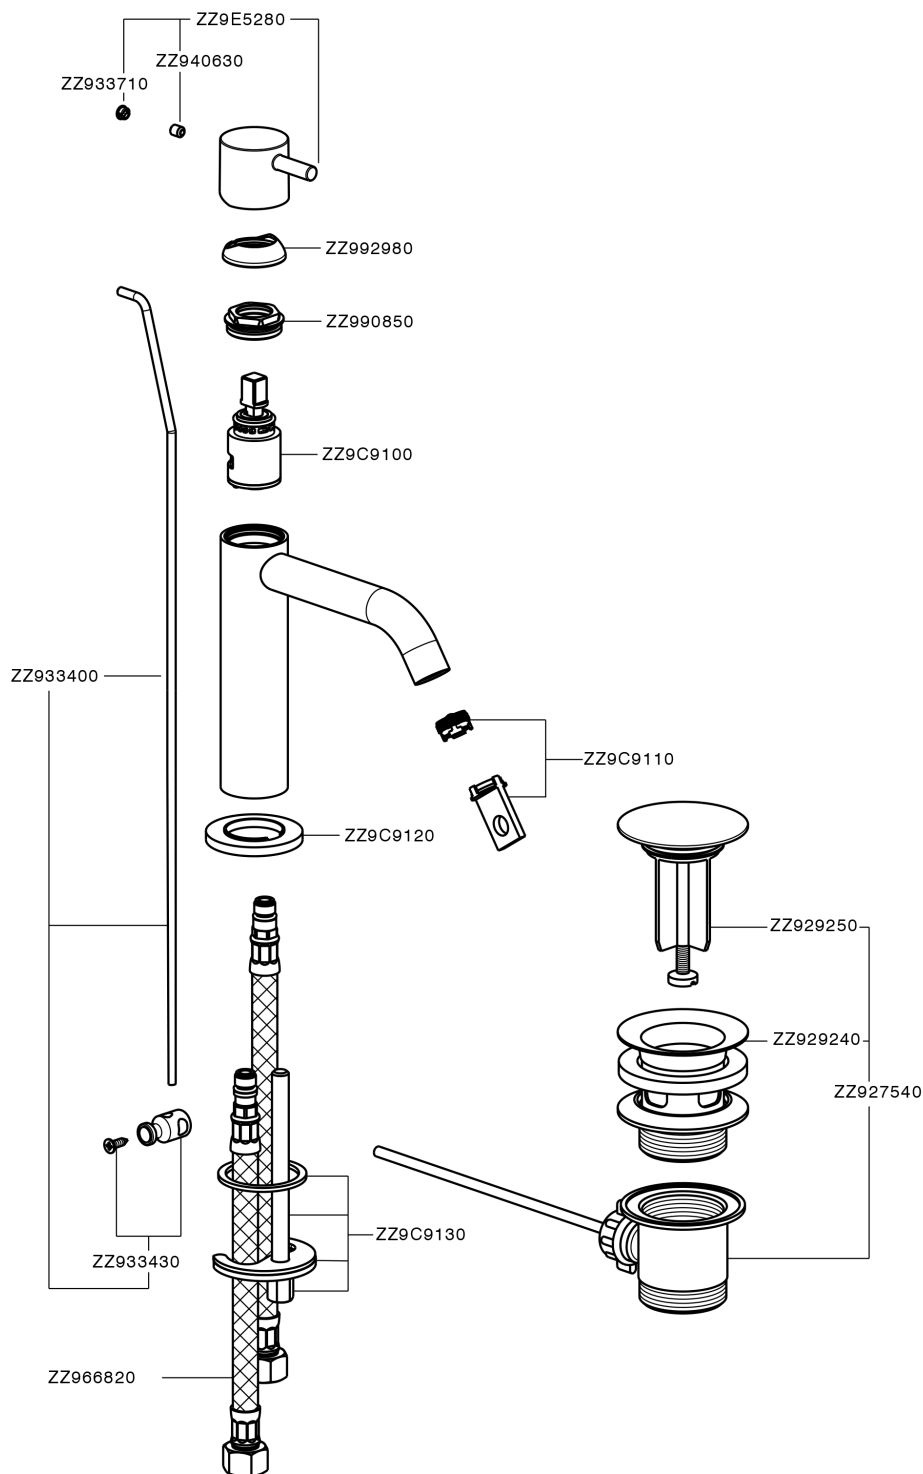

Single lever 'large' washbasin mixer LESS MINIMAL_MI000494

MODEL **MI000494**

Single lever 'large' washbasin mixer, with 1"1/4 automatic pop up waste, G.3/8" stainless steel flexible hoses

AVAILABLE FINISHINGS

-  **21** 21 Chrome
-  **2F** 2F Brushed Nickel
-  **40** 40 Matt Black
-  **4Q** 4Q Matt White

CHARACTERISTICS

Cartridge Spare Parts **ZZ96550000**

25 mm Cartridge

Single lever 'large' washbasin mixer LESS MINIMAL_MI000494

MI000494

<https://en.cisal.it/single-lever-large-washbasin-mixer-less-minimal-mi000494>

2026-04-28