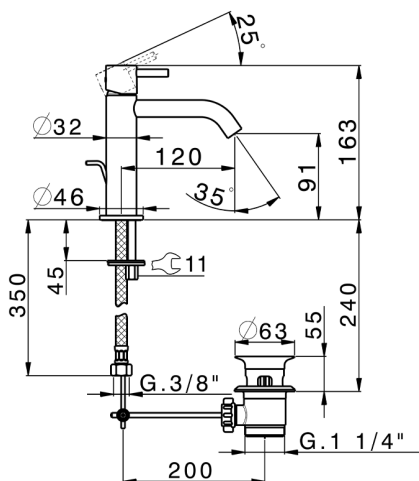

Single lever 'large' washbasin mixer LESS MINIMAL_MI000494

MODEL **MI000494**

Single lever 'large' washbasin mixer, with 1"1/4 automatic pop up waste, G.3/8" stainless steel flexible hoses

AVAILABLE FINISHINGS

-  **21** 21 Chrome
-  **2F** 2F Brushed Nickel
-  **40** 40 Matt Black
-  **4Q** 4Q Matt White

CHARACTERISTICS

Cartridge Spare Parts **ZZ96550000**

25 mm Cartridge

Single lever 'large' washbasin mixer LESS MINIMAL_MI000494

MI000494

<https://en.cisal.it/single-lever-large-washbasin-mixer-less-minimal-mi000494>

2026-04-28