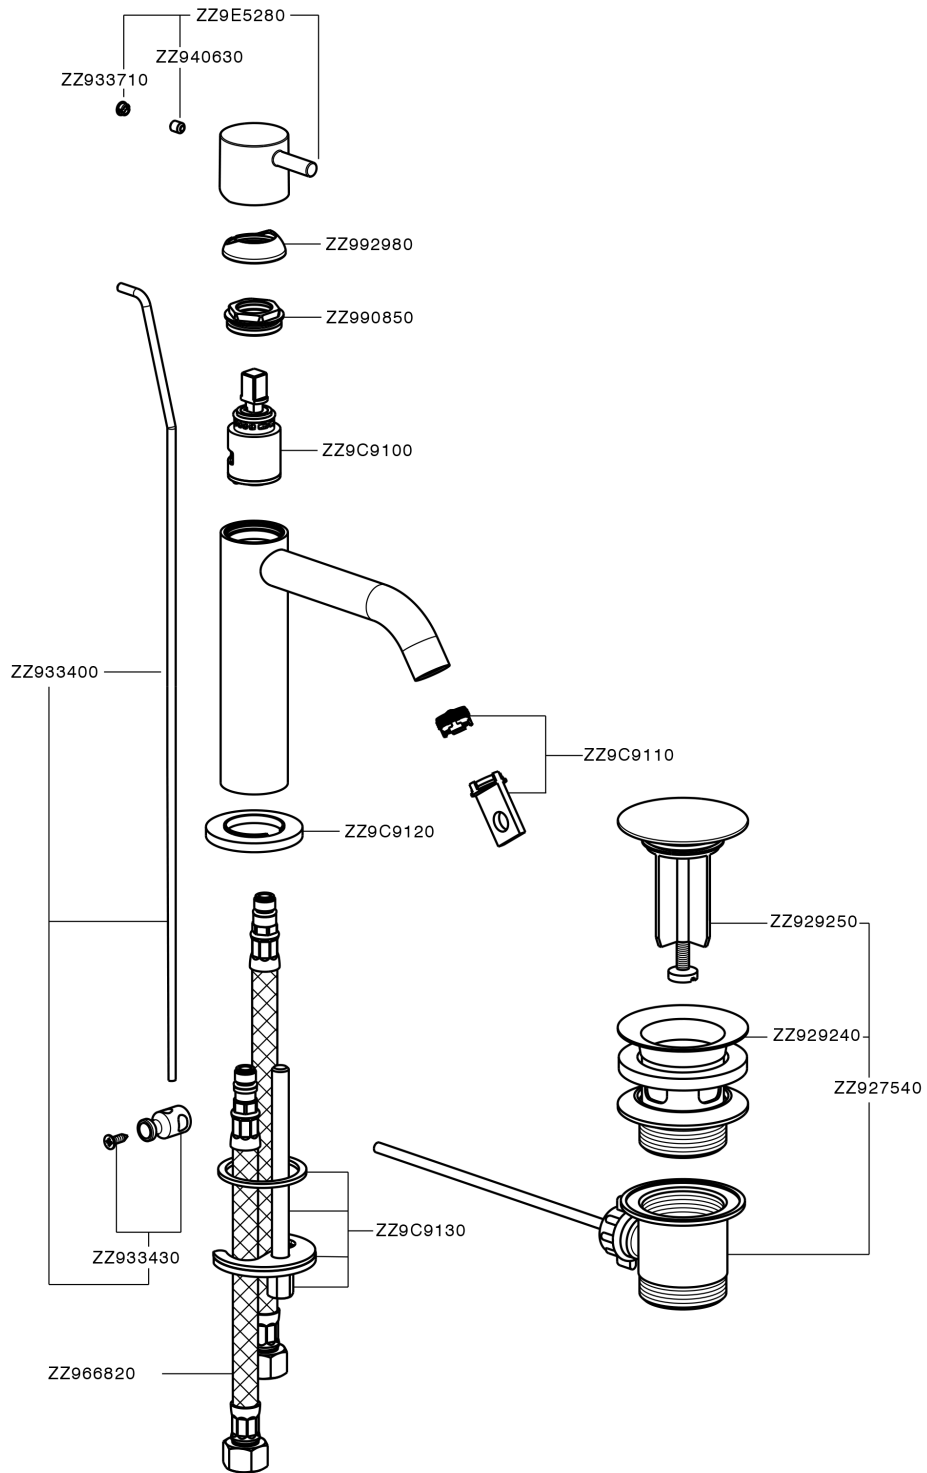

Single lever 'large' washbasin mixer LESS MINIMAL_MI000494

MI000494

<https://en.cisal.it/single-lever-large-washbasin-mixer-less-minimal-mi000494>

2026-06-13