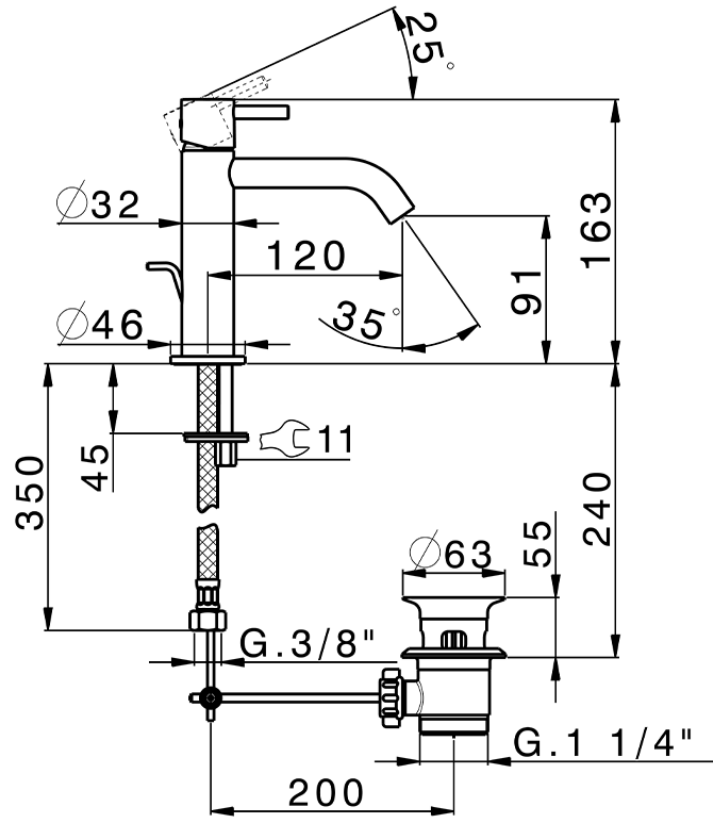

Single lever 'large' washbasin mixer LESS MINIMAL\_MI000494

MI000494

<https://en.cisal.it/single-lever-large-washbasin-mixer-less-minimal-mi000494>

2026-04-08