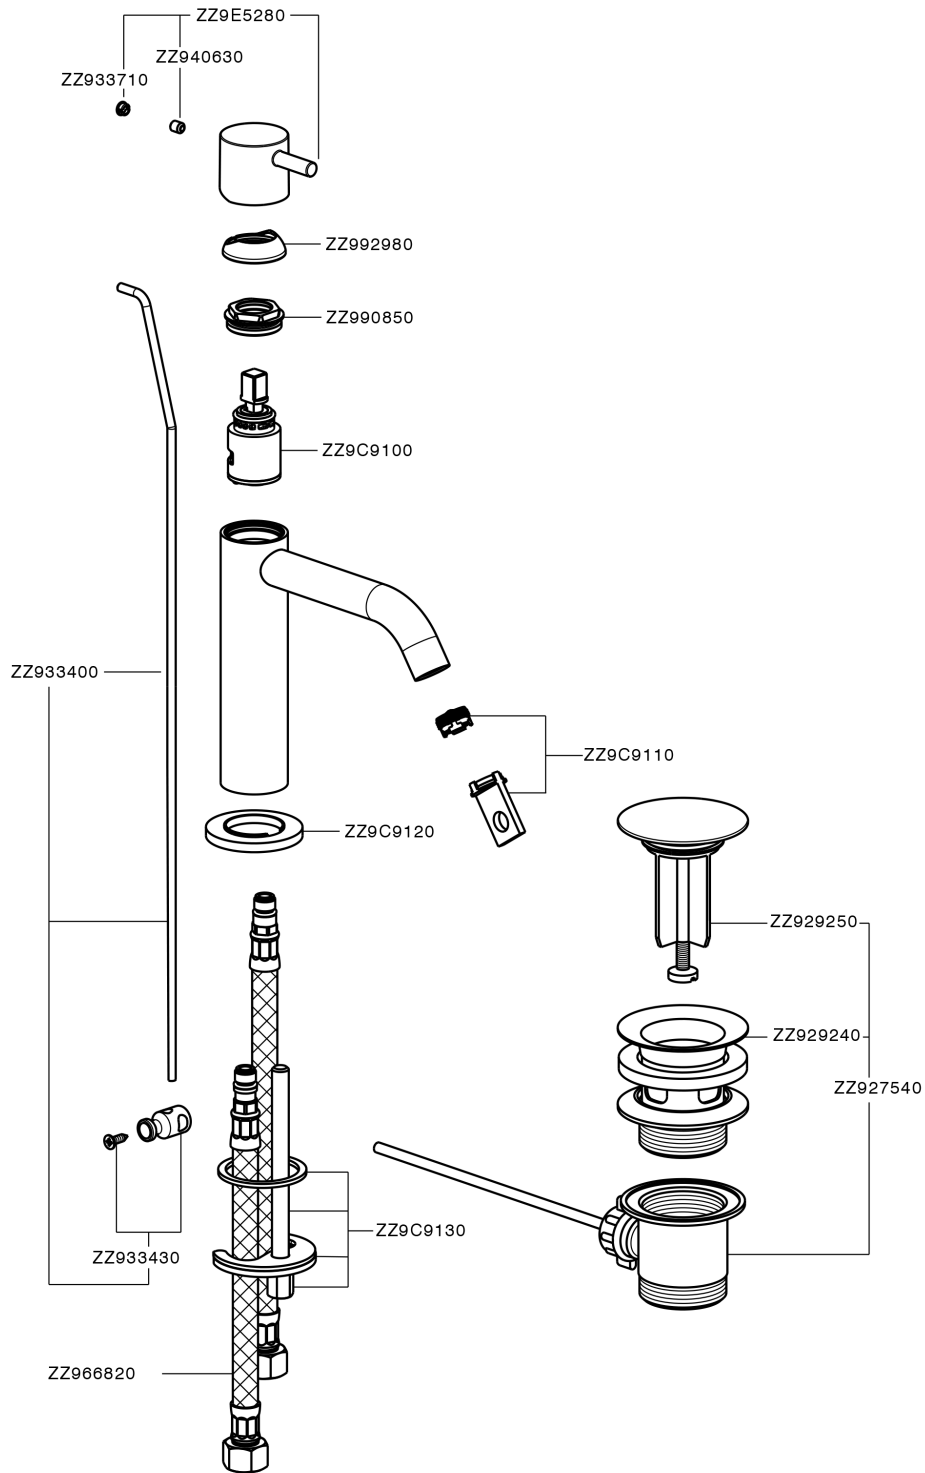

## Single lever 'large' washbasin mixer LESS MINIMAL\_MI000494

MODEL **MI000494**

Single lever 'large' washbasin mixer, with 1"1/4 automatic pop up waste, G.3/8" stainless steel flexible hoses

### CHARACTERISTICS

Cartridge Spare Parts **ZZ96550000**

**25 mm Cartridge**

## Single lever 'large' washbasin mixer LESS MINIMAL\_MI000494

MI000494

<https://en.cisal.it/single-lever-large-washbasin-mixer-less-minimal-mi000494>

2026-04-28