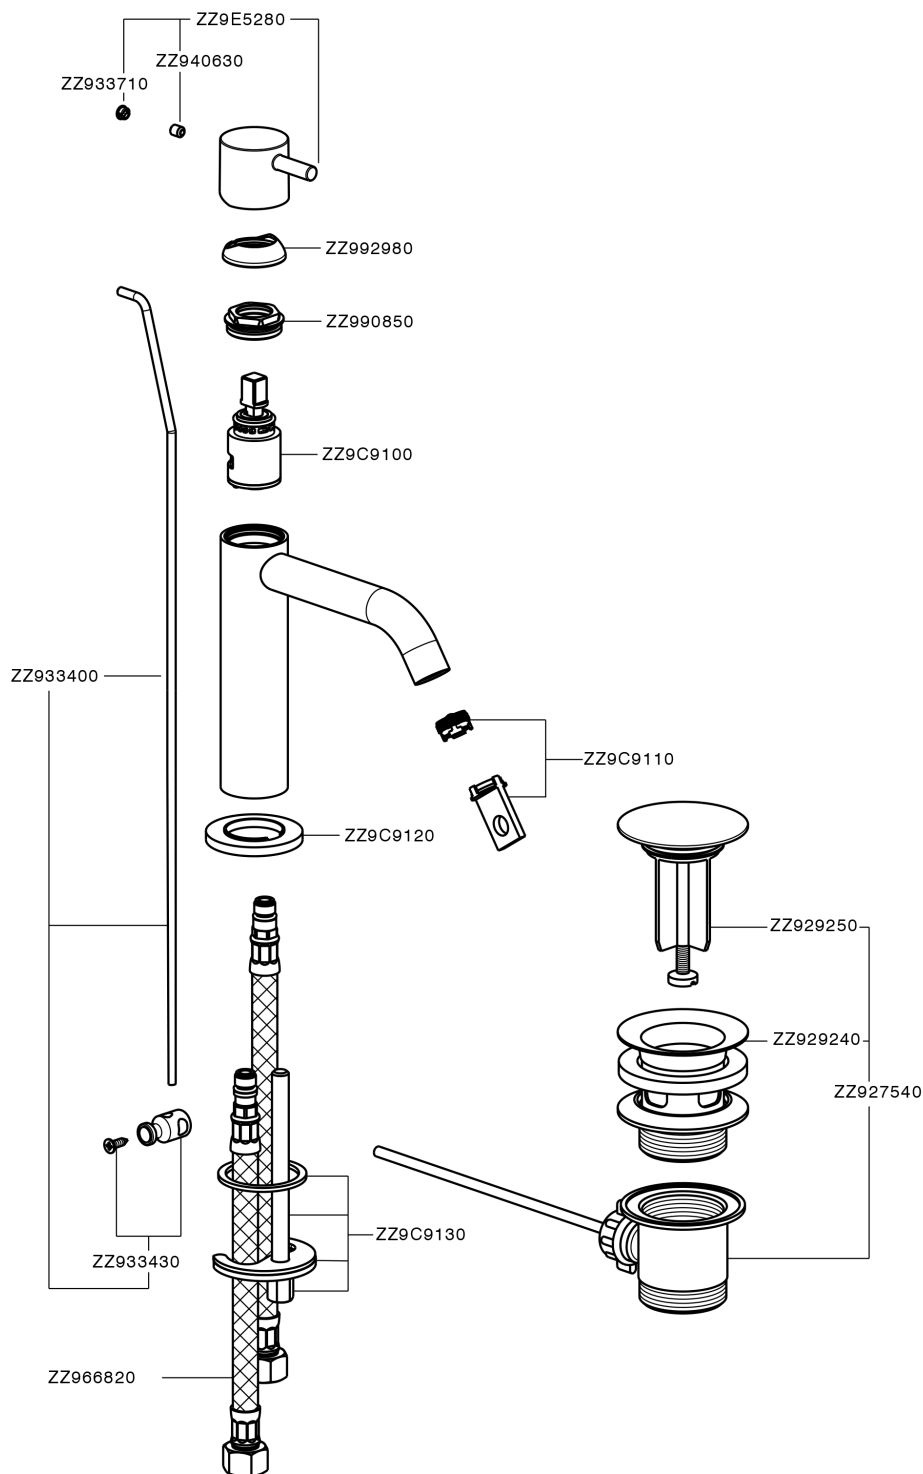

Single lever 'large' washbasin mixer LESS MINIMAL_MI000494

MODEL **MI000494**

Single lever 'large' washbasin mixer, with 1"1/4 automatic pop up waste, G.3/8" stainless steel flexible hoses

AVAILABLE FINISHINGS

-  **21** 21 Chrome
-  **2F** 2F Brushed Nickel
-  **40** 40 Matt Black
-  **4Q** 4Q Matt White

CHARACTERISTICS

Cartridge Spare Parts **ZZ96550000**

25 mm Cartridge

Single lever 'large' washbasin mixer LESS MINIMAL_MI000494

MI000494

<https://en.cisal.it/single-lever-large-washbasin-mixer-less-minimal-mi000494>

2026-06-09