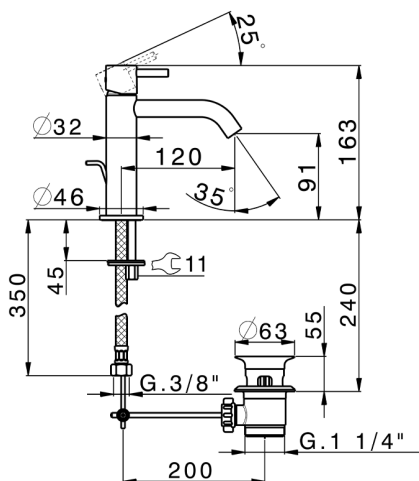

Single lever 'large' washbasin mixer LESS MINIMAL_MI000494

MODEL **MI000494**

Single lever 'large' washbasin mixer, with 1"1/4 automatic pop up waste, G.3/8" stainless steel flexible hoses

AVAILABLE FINISHINGS

-  **21** 21 Chrome
-  **2F** 2F Brushed Nickel
-  **40** 40 Matt Black
-  **4Q** 4Q Matt White

CHARACTERISTICS

Cartridge Spare Parts **ZZ96550000**

25 mm Cartridge

Single lever 'large' washbasin mixer LESS MINIMAL_MI000494

MI000494

<https://en.cisal.it/single-lever-large-washbasin-mixer-less-minimal-mi000494>

2026-06-13