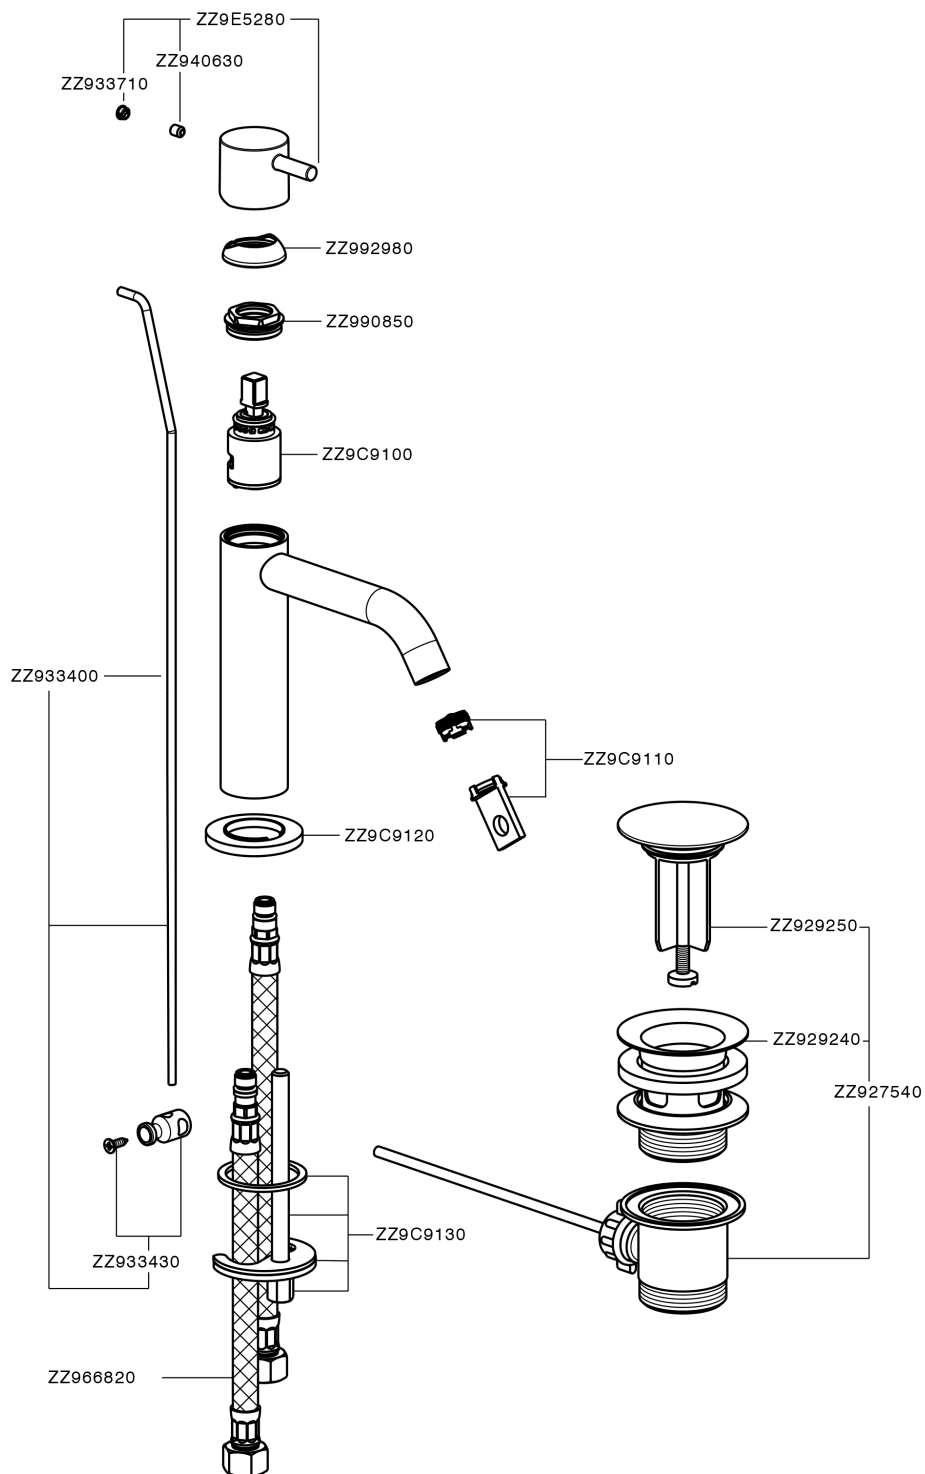

Single lever 'large' washbasin mixer LESS MINIMAL_MI000494

MODEL **MI000494**

Single lever 'large' washbasin mixer, with 1"1/4 automatic pop up waste, G.3/8" stainless steel flexible hoses

AVAILABLE FINISHINGS

-  **21** 21 Chrome
-  **2F** 2F Brushed Nickel
-  **40** 40 Matt Black
-  **4Q** 4Q Matt White

CHARACTERISTICS

Cartridge Spare Parts **ZZ96550000**

25 mm Cartridge

Single lever 'large' washbasin mixer LESS MINIMAL_MI000494

MI000494

<https://en.cisal.it/single-lever-large-washbasin-mixer-less-minimal-mi000494>

2026-06-13