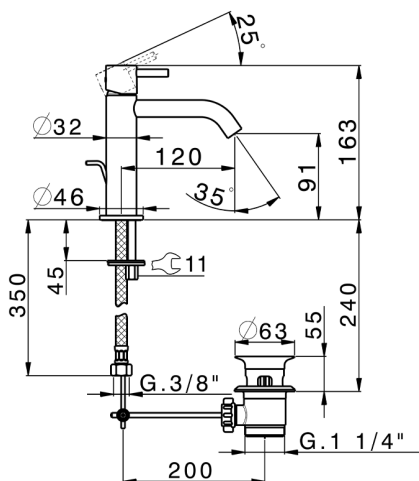

Single lever 'large' washbasin mixer LESS MINIMAL_MI000494

MODEL **MI000494**

Single lever 'large' washbasin mixer, with 1"1/4 automatic pop up waste, G.3/8" stainless steel flexible hoses

AVAILABLE FINISHINGS

-  **21** 21 Chrome
-  **2F** 2F Brushed Nickel
-  **40** 40 Matt Black
-  **4Q** 4Q Matt White

CHARACTERISTICS

Cartridge Spare Parts **ZZ96550000**

25 mm Cartridge

Single lever 'large' washbasin mixer LESS MINIMAL_MI000494

MI000494

<https://en.cisal.it/single-lever-large-washbasin-mixer-less-minimal-mi000494>

2026-06-09