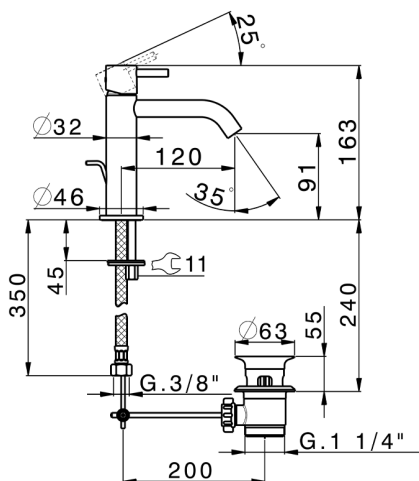

## Single lever 'large' washbasin mixer LESS MINIMAL\_MI000494

MODEL **MI000494**

Single lever 'large' washbasin mixer, with 1"1/4 automatic pop up waste, G.3/8" stainless steel flexible hoses

### CHARACTERISTICS

Cartridge Spare Parts **ZZ96550000**

**25 mm Cartridge**

## Single lever 'large' washbasin mixer LESS MINIMAL\_MI000494

MI000494

<https://en.cisal.it/single-lever-large-washbasin-mixer-less-minimal-mi000494>

2026-04-28