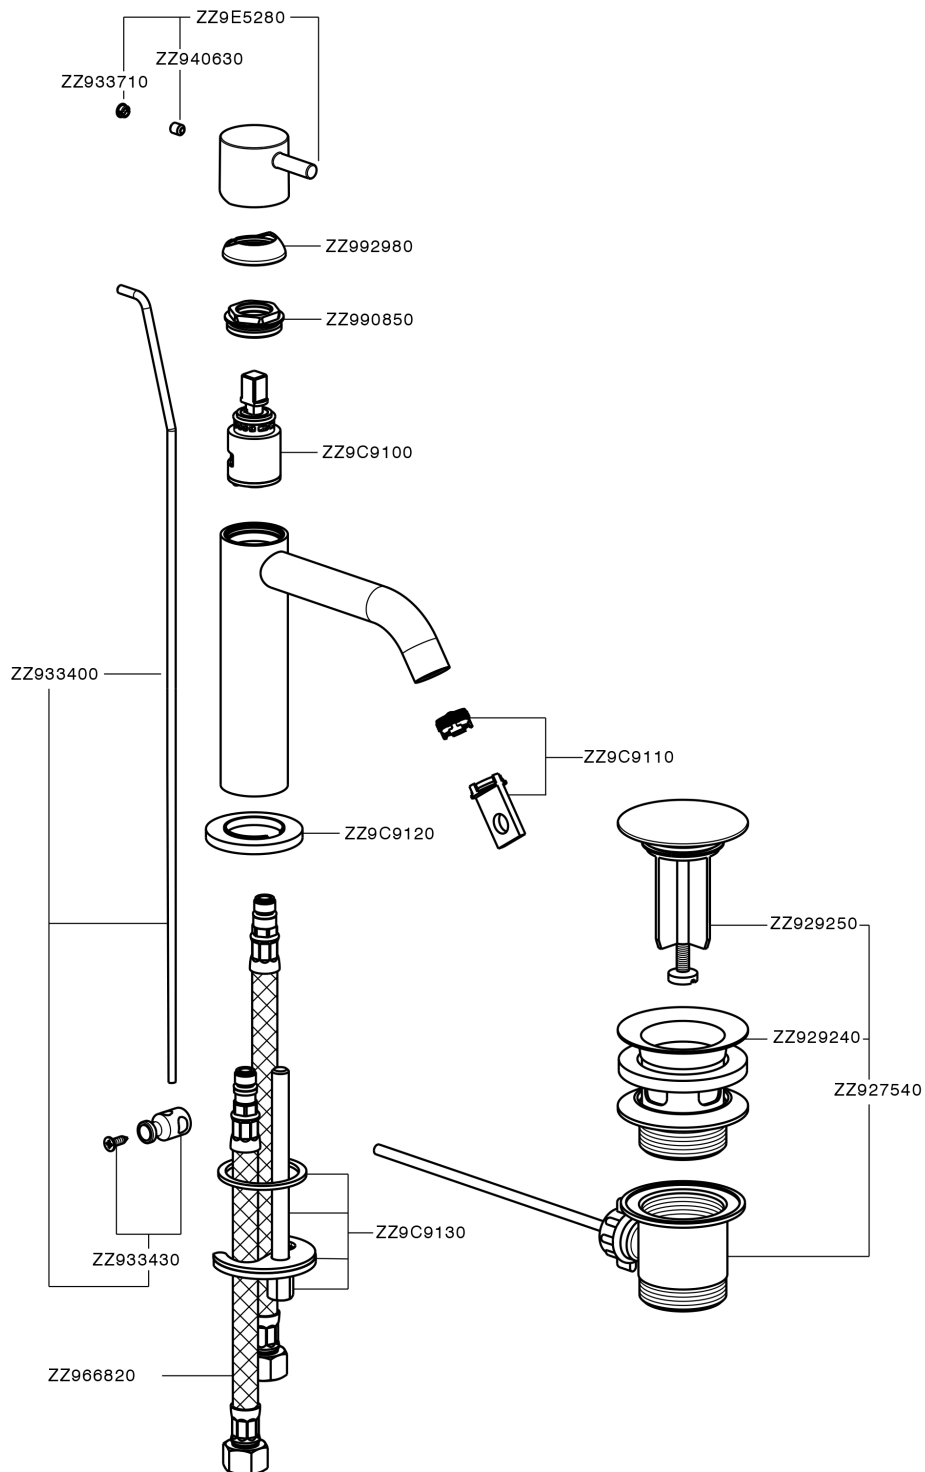

Single lever 'large' washbasin mixer LESS MINIMAL_MI000494

MI000494

<https://en.cisal.it/single-lever-large-washbasin-mixer-less-minimal-mi000494>

2026-04-28