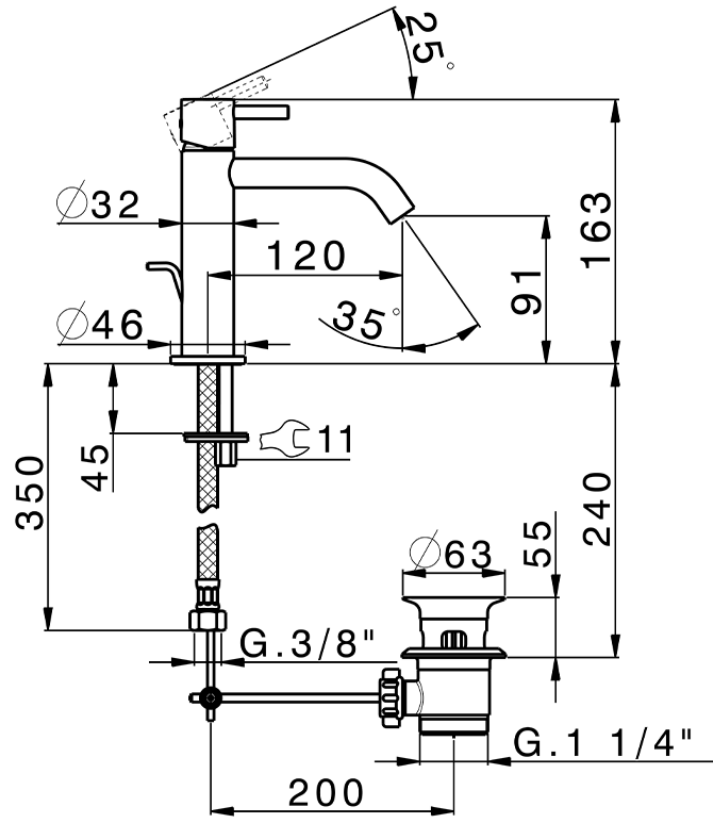

Single lever 'large' washbasin mixer LESS MINIMAL_MI000494

MI000494

<https://en.cisal.it/single-lever-large-washbasin-mixer-less-minimal-mi000494>

2026-06-09