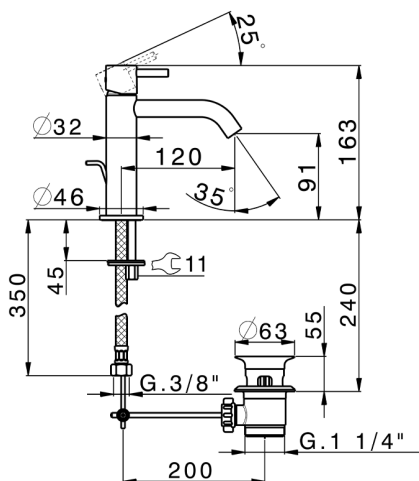

Single lever 'large' washbasin mixer LESS MINIMAL_MI000494

MODEL **MI000494**

Single lever 'large' washbasin mixer, with 1"1/4 automatic pop up waste, G.3/8" stainless steel flexible hoses

AVAILABLE FINISHINGS

-  **21** 21 Chrome
-  **2F** 2F Brushed Nickel
-  **40** 40 Matt Black
-  **4Q** 4Q Matt White

CHARACTERISTICS

Cartridge Spare Parts **ZZ96550000**

25 mm Cartridge

Single lever 'large' washbasin mixer LESS MINIMAL_MI000494

MI000494

<https://en.cisal.it/single-lever-large-washbasin-mixer-less-minimal-mi000494>

2026-06-14