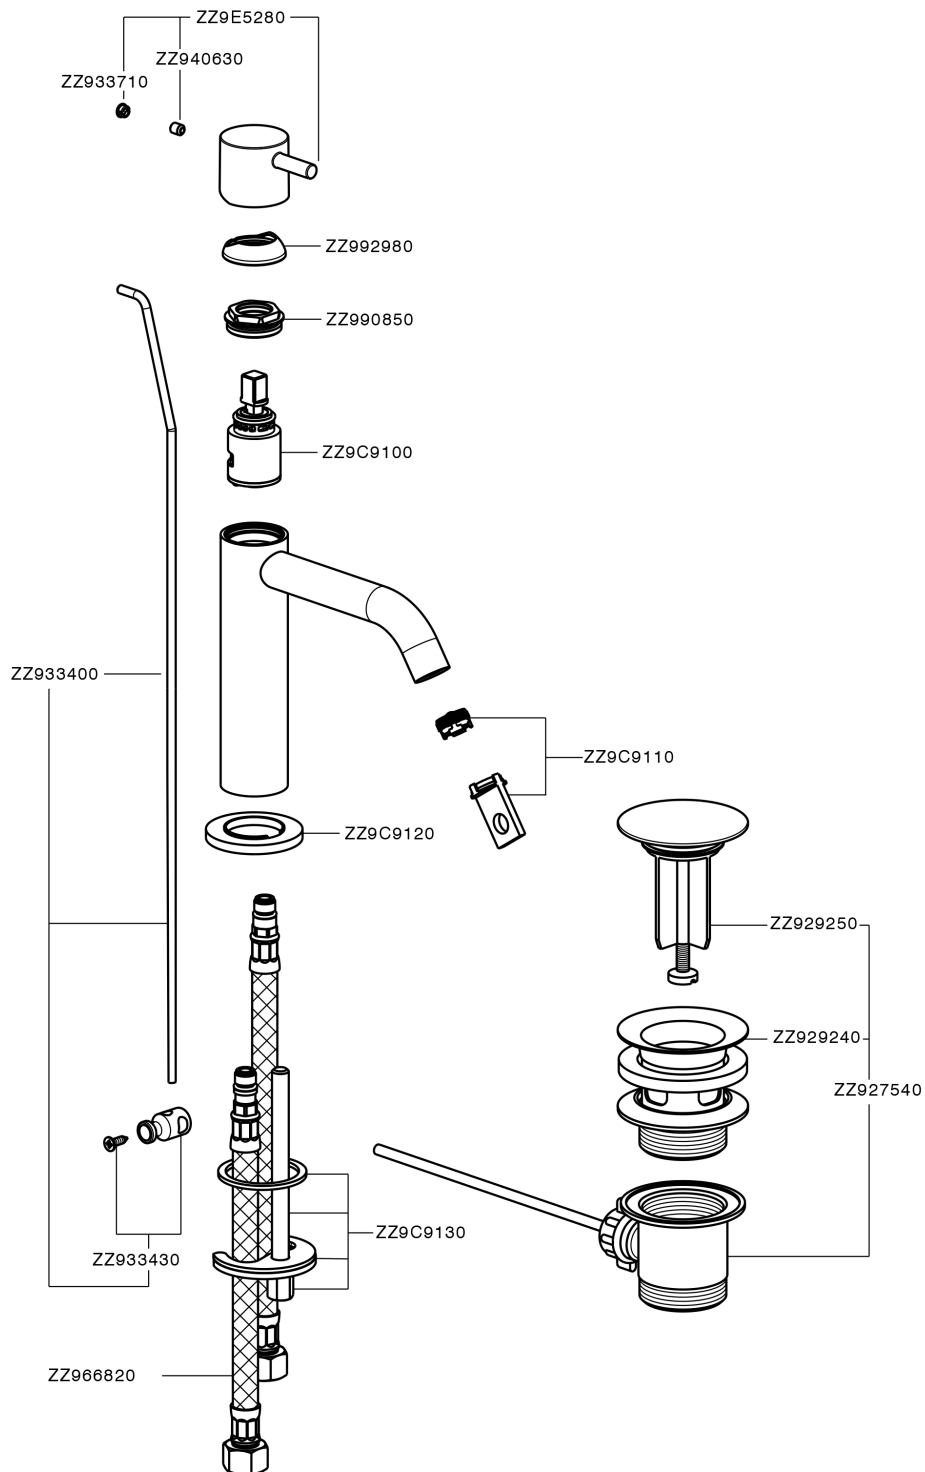

Single lever 'large' washbasin mixer LESS MINIMAL_MI000494

MODEL **MI000494**

Single lever 'large' washbasin mixer, with 1"1/4 automatic pop up waste, G.3/8" stainless steel flexible hoses

AVAILABLE FINISHINGS

-  **21** 21 Chrome
-  **2F** 2F Brushed Nickel
-  **40** 40 Matt Black
-  **4Q** 4Q Matt White

CHARACTERISTICS

Cartridge Spare Parts **ZZ96550000**

25 mm Cartridge

Single lever 'large' washbasin mixer LESS MINIMAL_MI000494

MI000494

<https://en.cisal.it/single-lever-large-washbasin-mixer-less-minimal-mi000494>

2026-04-29