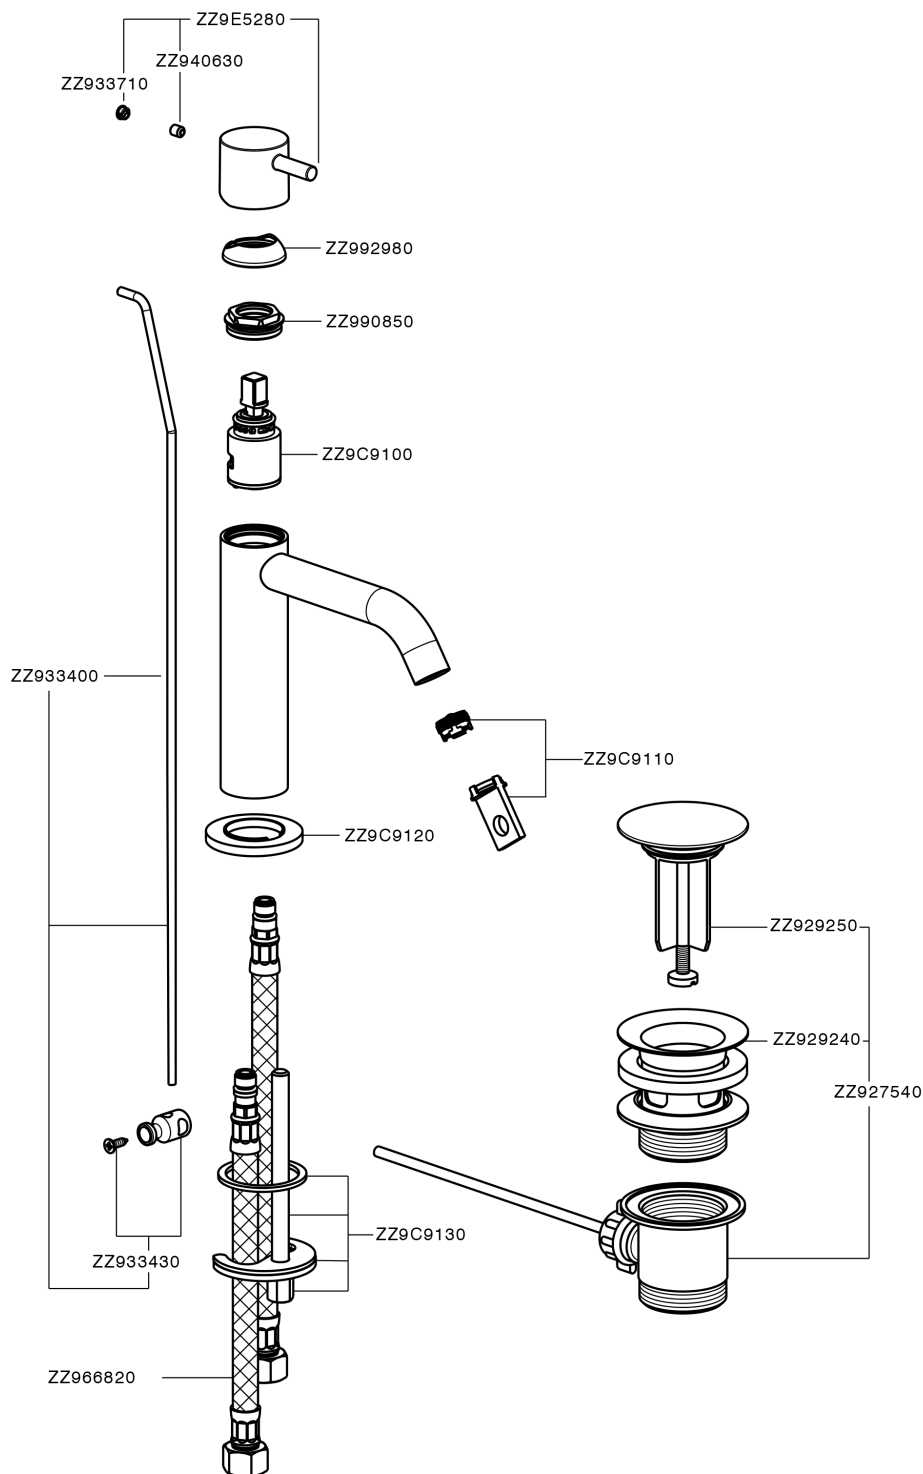

Single lever 'large' washbasin mixer LESS MINIMAL_MI000494

MI000494

<https://en.cisal.it/single-lever-large-washbasin-mixer-less-minimal-mi000494>

2026-06-14