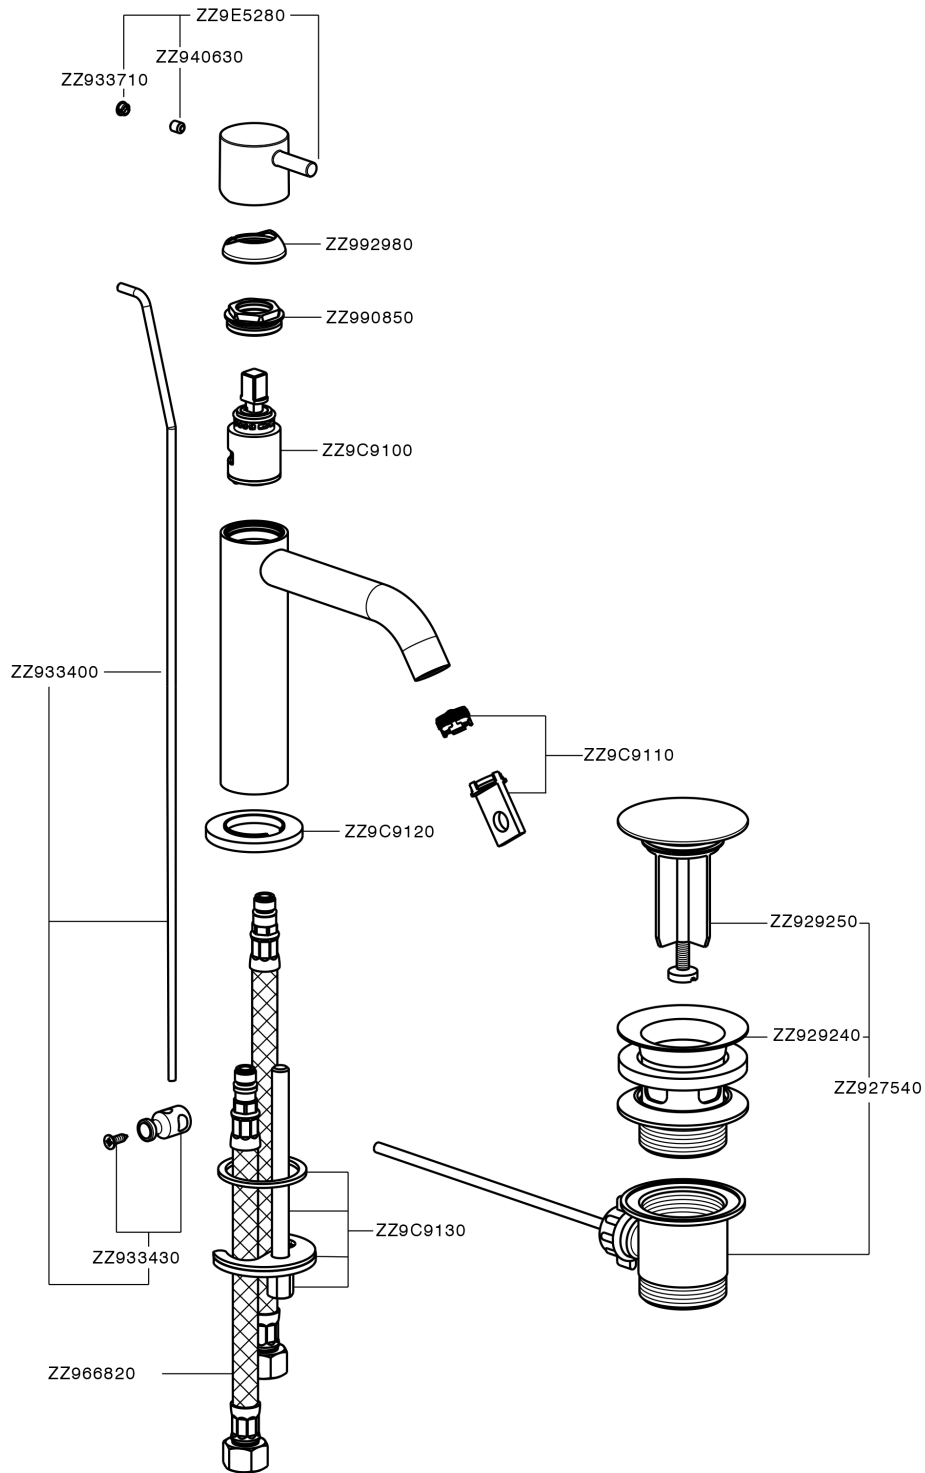

Single lever 'large' washbasin mixer LESS MINIMAL_MI000494

MI000494

<https://en.cisal.it/single-lever-large-washbasin-mixer-less-minimal-mi000494>

2026-04-28