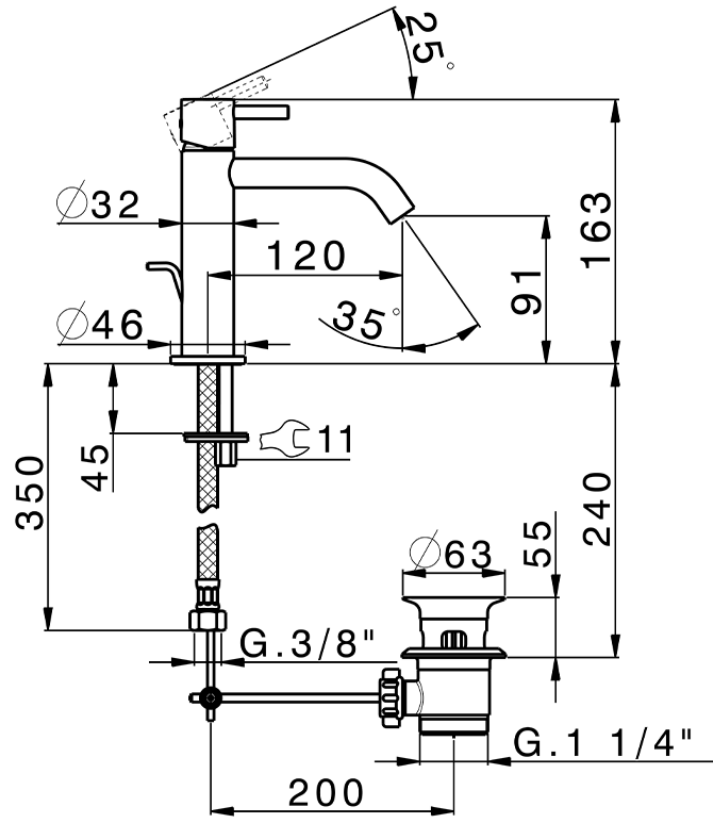

Single lever 'large' washbasin mixer LESS MINIMAL\_MI000494

MI000494

<https://en.cisal.it/single-lever-large-washbasin-mixer-less-minimal-mi000494>

2026-04-28