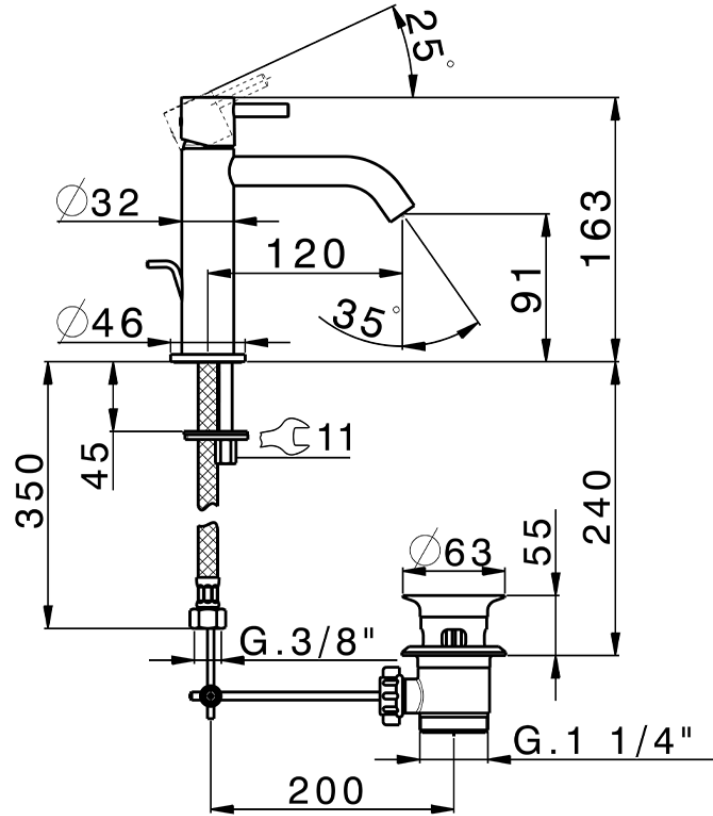

Single lever 'large' washbasin mixer LESS MINIMAL_MI000494

MI000494

<https://en.cisal.it/single-lever-large-washbasin-mixer-less-minimal-mi000494>

2026-06-14