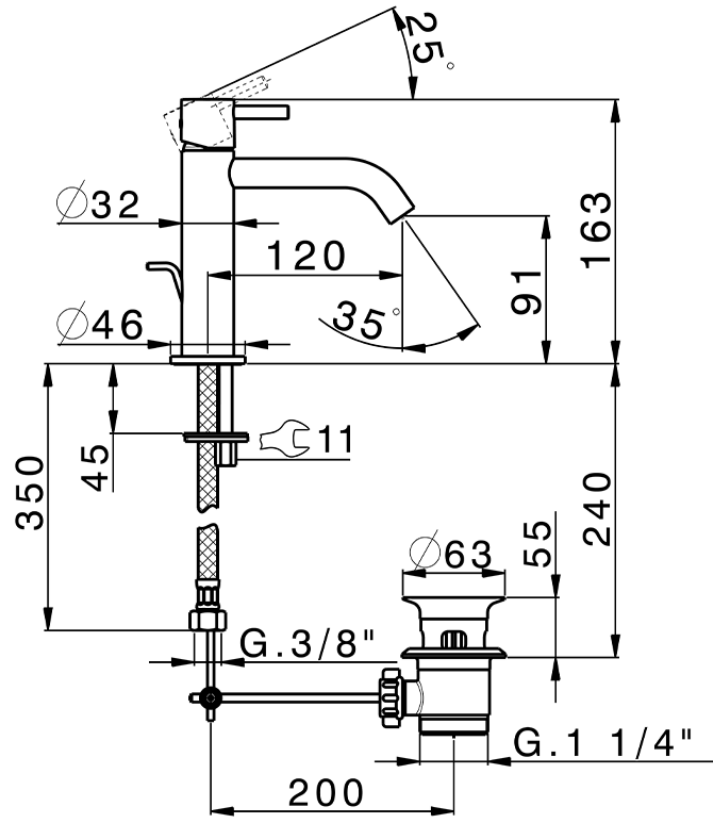

Single lever 'large' washbasin mixer LESS MINIMAL\_MI000494

MI000494

<https://en.cisal.it/single-lever-large-washbasin-mixer-less-minimal-mi000494>

2026-05-19