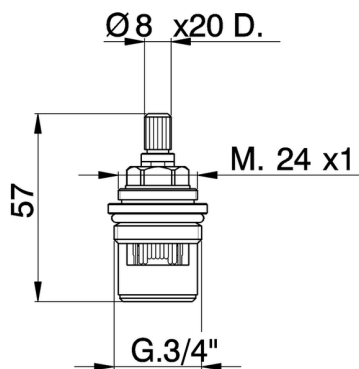

## 3/4" ceramic headvalve - right - 90° SPARE PARTS\_ZZ942510

MODEL **ZZ942510**

3/4" ceramic headvalve - right - 90°,for series AA, AC

AVAILABLE FINISHINGS

**21** 21 Chrome

CHARACTERISTICS

2026-04-29