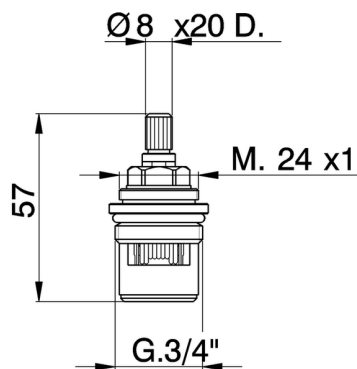

## 3/4" ceramic headvalve - right - 90° SPARE PARTS\_ZZ942510

MODEL **ZZ942510**

3/4" ceramic headvalve - right - 90°,for series AA, AC

AVAILABLE FINISHINGS

**21** 21 Chrome

CHARACTERISTICS

2026-04-08