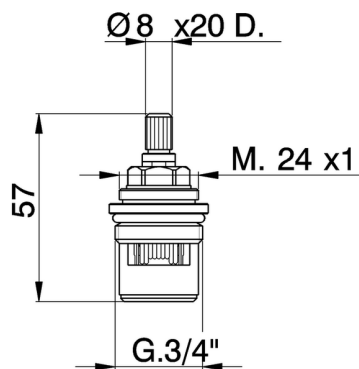

## 3/4" ceramic headvalve - right - 90° SPARE PARTS\_ZZ942510

MODEL **ZZ942510**

3/4" ceramic headvalve - right - 90°,for series AA, AC

AVAILABLE FINISHINGS

**21** 21 Chrome

CHARACTERISTICS

2026-06-10