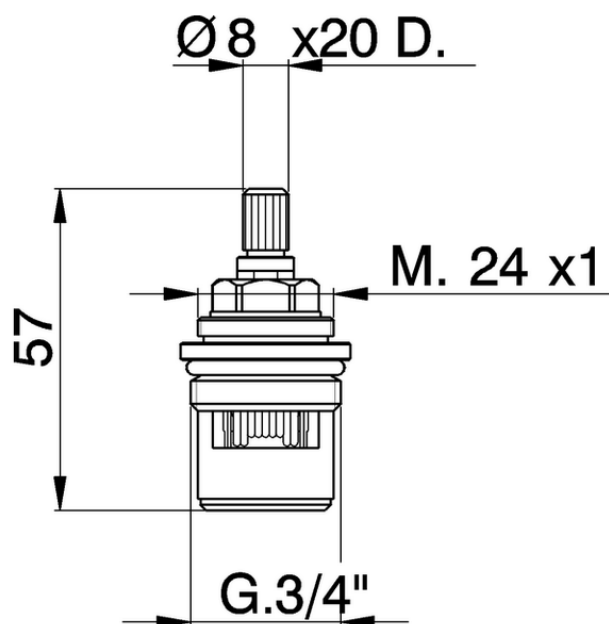

3/4 ceramic headvalve - right - 90° SPARE PARTS_ZZ942510

ZZ942510

<https://en.cisal.it/3-4-ceramic-headvalve-right-90-spare-parts-zz942510>

2026-04-08