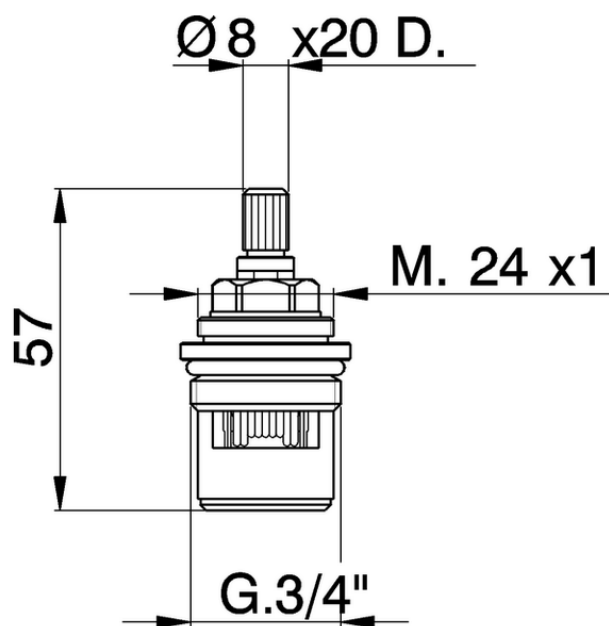

3/4 ceramic headvalve - right - 90° SPARE PARTS_ZZ942510

ZZ942510

<https://en.cisal.it/3-4-ceramic-headvalve-right-90-spare-parts-zz942510>

2026-05-20