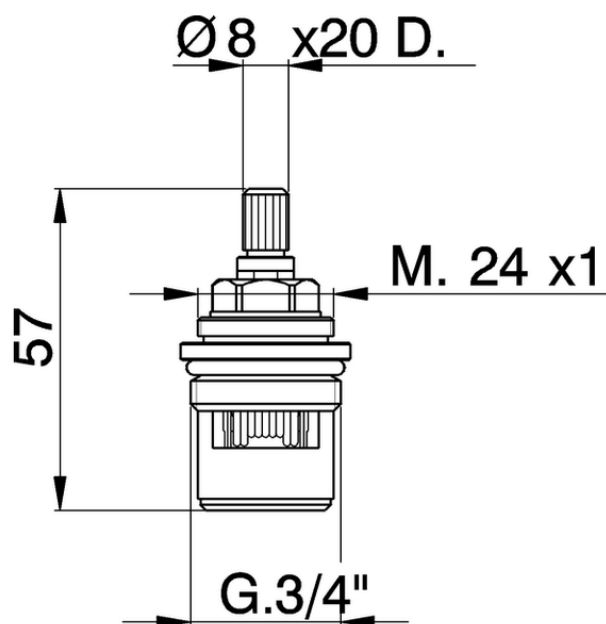

**3/4 ceramic headvalve - right - 90° SPARE PARTS\_ZZ942510**

ZZ942510

<https://en.cisal.it/3-4-ceramic-headvalve-right-90-spare-parts-zz942510>

2026-04-29