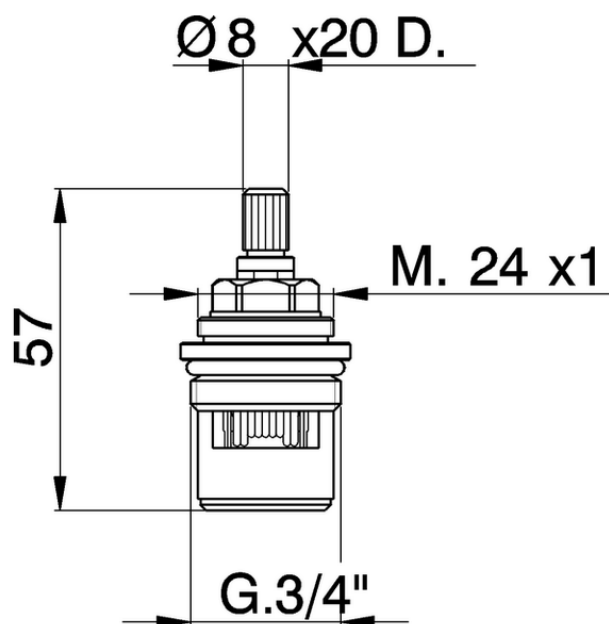

**3/4 ceramic headvalve - right - 90° SPARE PARTS\_ZZ942510**

ZZ942510

<https://en.cisal.it/3-4-ceramic-headvalve-right-90-spare-parts-zz942510>

2026-06-10