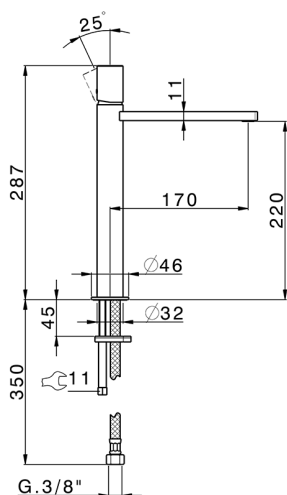

Single lever tall washbasin mixer SMOOTH X32_X4003544

MODEL **X4003544**

Single lever tall washbasin mixer, without automatic pop up waste, G.3/8" Stainless Steel Flexible, with smooth lever, Inox AISI 316L

AVAILABLE FINISHINGS

-  **D1** D1 Brushed Inox
-  **5H** 5H Dark Brass Brushed
-  **5L** 5L Brushed Black Titanium
-  **5N** 5N Brushed Rose Gold

CHARACTERISTICS

Cartridge Spare Parts **ZZ96550000**

25 mm Cartridge

Single lever tall washbasin mixer SMOOTH X32_X4003544

X4003544

<https://en.cisal.it/single-lever-tall-washbasin-mixer-smooth-x32-x4003544>

2026-02-03