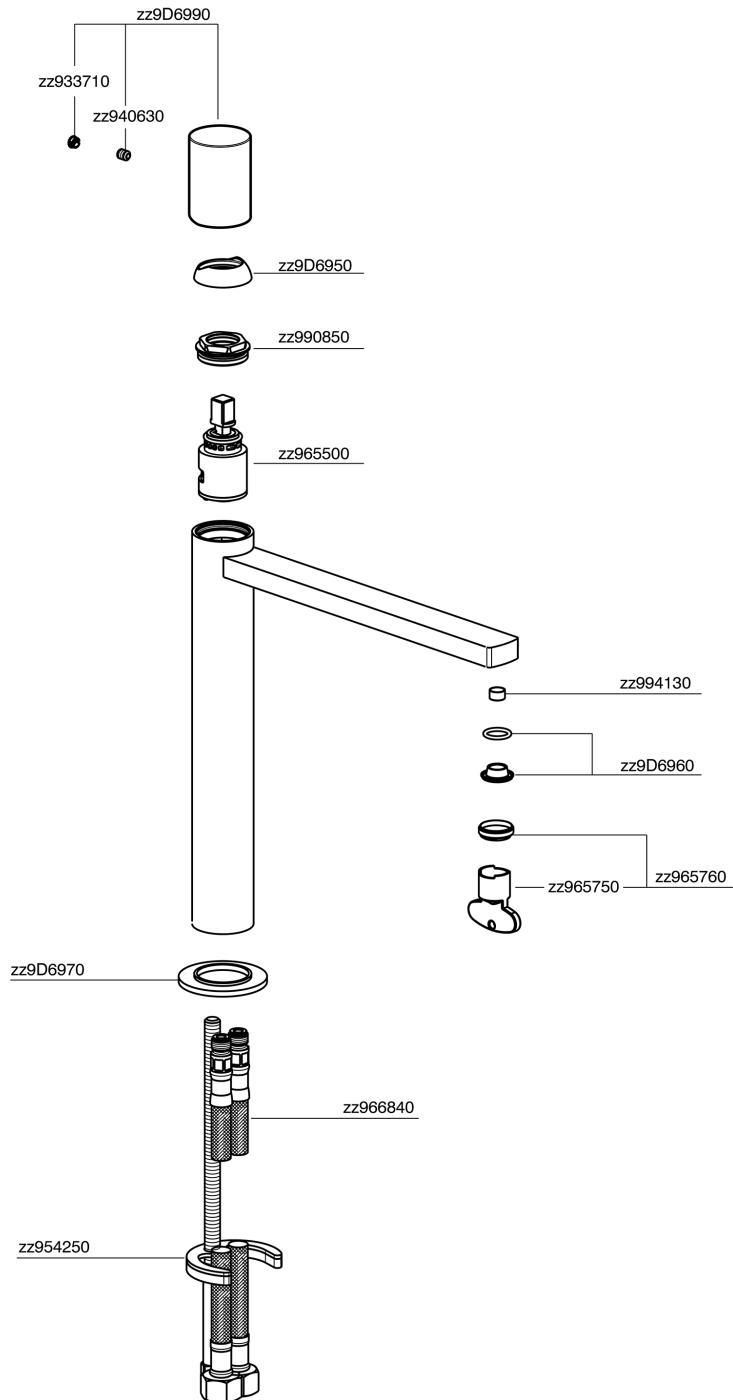

Single lever tall washbasin mixer SMOOTH X32_X4003544

MODEL **X4003544**

Single lever tall washbasin mixer, without automatic pop up waste, G.3/8" Stainless Steel Flexible, with smooth lever, Inox AISI 316L

AVAILABLE FINISHINGS

-  **D1** D1 Brushed Inox
-  **5H** 5H Dark Brass Brushed
-  **5L** 5L Brushed Black Titanium
-  **5N** 5N Brushed Rose Gold

CHARACTERISTICS

Cartridge Spare Parts **ZZ96550000**

25 mm Cartridge

Single lever tall washbasin mixer SMOOTH X32_X4003544

X4003544

<https://en.cisal.it/single-lever-tall-washbasin-mixer-smooth-x32-x4003544>

2026-02-03