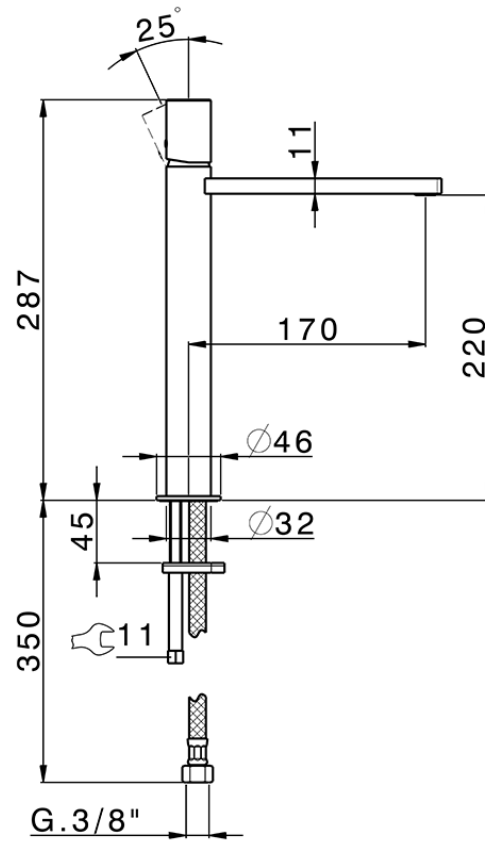

## Single lever tall washbasin mixer SMOOTH X32\_X4003544

X4003544

<https://en.cisal.it/single-lever-tall-washbasin-mixer-smooth-x32-x4003544>

2026-03-17